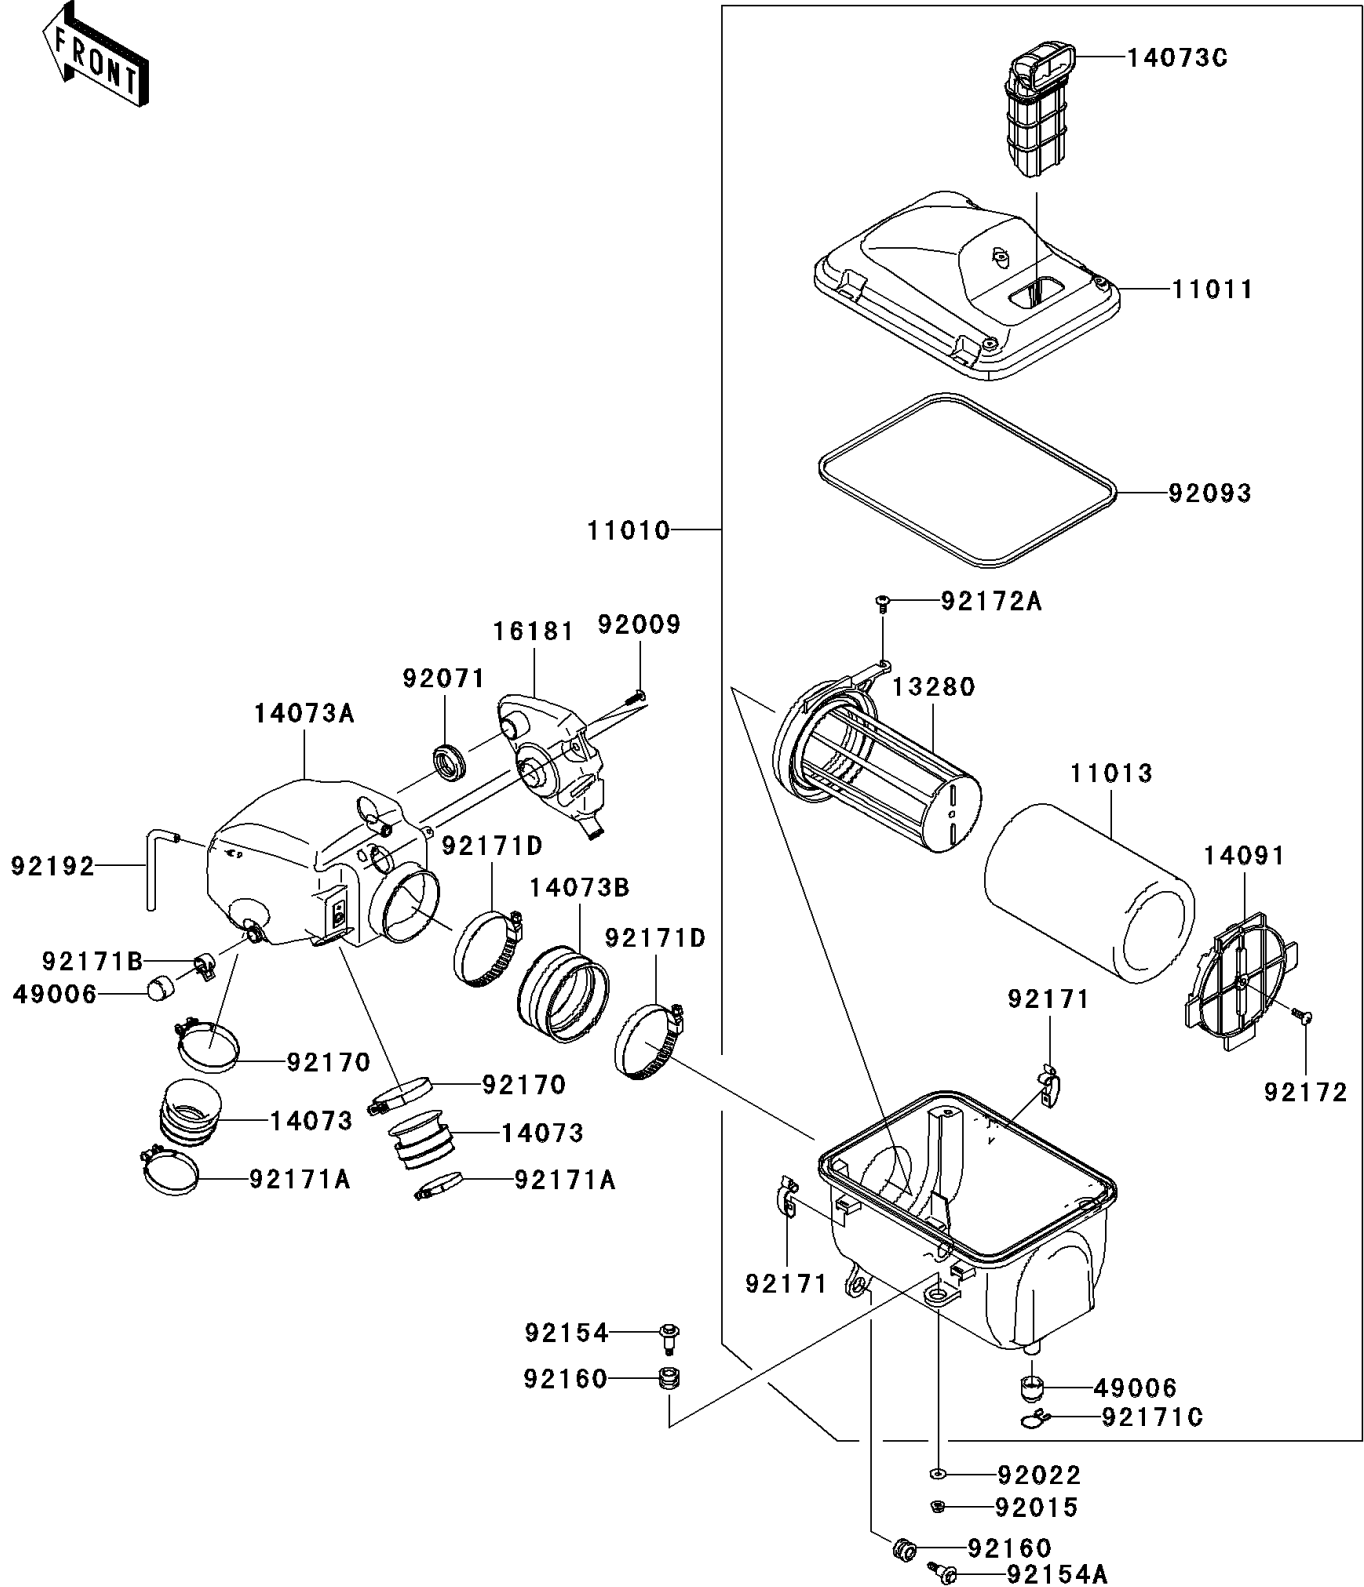

2009 Teryx[®] 750 FI 4x4 LE

PARTS DIAGRAM

Air Cleaner

E1130

2009 Teryx® 750 FI 4x4 LE

PARTS LIST

Air Cleaner

ITEM NAME	PART NUMBER	QUANTITY
FILTER-ASSY-AIR (Ref # 11010)	11010-0184	1
CASE-AIR FILTER,UPP (Ref # 11011)	11011-0140	1
ELEMENT-AIR FILTER (Ref # 11013)	11013-0018	1
HOLDER (Ref # 13280)	13280-0267	1
DUCT (Ref # 14073)	14073-0160	2
DUCT,A/C-THROBO (Ref # 14073A)	14073-0257	1
DUCT,JOINT,A/C SIDE (Ref # 14073B)	14073-0258	1
DUCT,AIR INLET (Ref # 14073C)	14073-0261	1
COVER (Ref # 14091)	14091-0935	1
TANK-RESONATOR (Ref # 16181)	16181-0015	1
BOOT,DRAIN (Ref # 49006)	49006-3718	2
SCREW,TAPPING,5X20 (Ref # 92009)	92009-1993	2
NUT,FLANGED,6MM (Ref # 92015)	92015-1367	2
WASHER,6.5X16X1.0 (Ref # 92022)	92022-1093	2
GROMMET,AIR FILTER (Ref # 92071)	92071-1013	1
SEAL (Ref # 92093)	92093-0083	1
BOLT,FLANGED,6X28.7 (Ref # 92154)	92154-0028	2
BOLT,FLANGED,6X27.5 (Ref # 92154A)	92154-0029	2
DAMPER (Ref # 92160)	92160-1594	4
CLAMP (Ref # 92170)	92170-1448	2
CLAMP (Ref # 92171)	92171-0225	4
CLAMP (Ref # 92171A)	92171-0722	2
CLAMP (Ref # 92171B)	92171-1277	1
CLAMP,BOOT (Ref # 92171C)	92171-3711	1
CLAMP (Ref # 92171D)	92171-3716	2
SCREW,6X18 (Ref # 92172)	92172-0130	1
SCREW,6X14 (Ref # 92172A)	92172-0131	1
TUBE,4X8X127 (Ref # 92192)	92192-0763	1