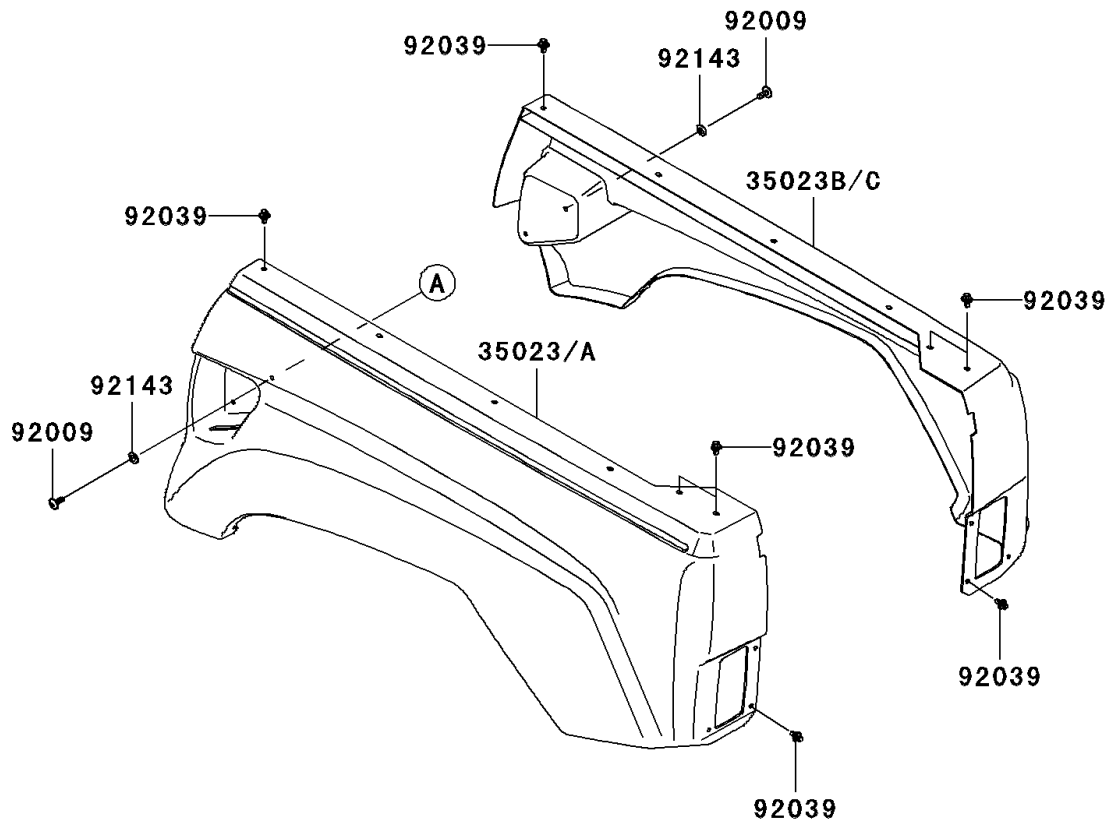

2008 Teryx[®] 750 4X4

PARTS DIAGRAM

Rear Fender(s)

F2172

2008 Teryx[®] 750 4X4

PARTS LIST

Rear Fender(s)

ITEM NAME

PART NUMBER

QUANTITY
