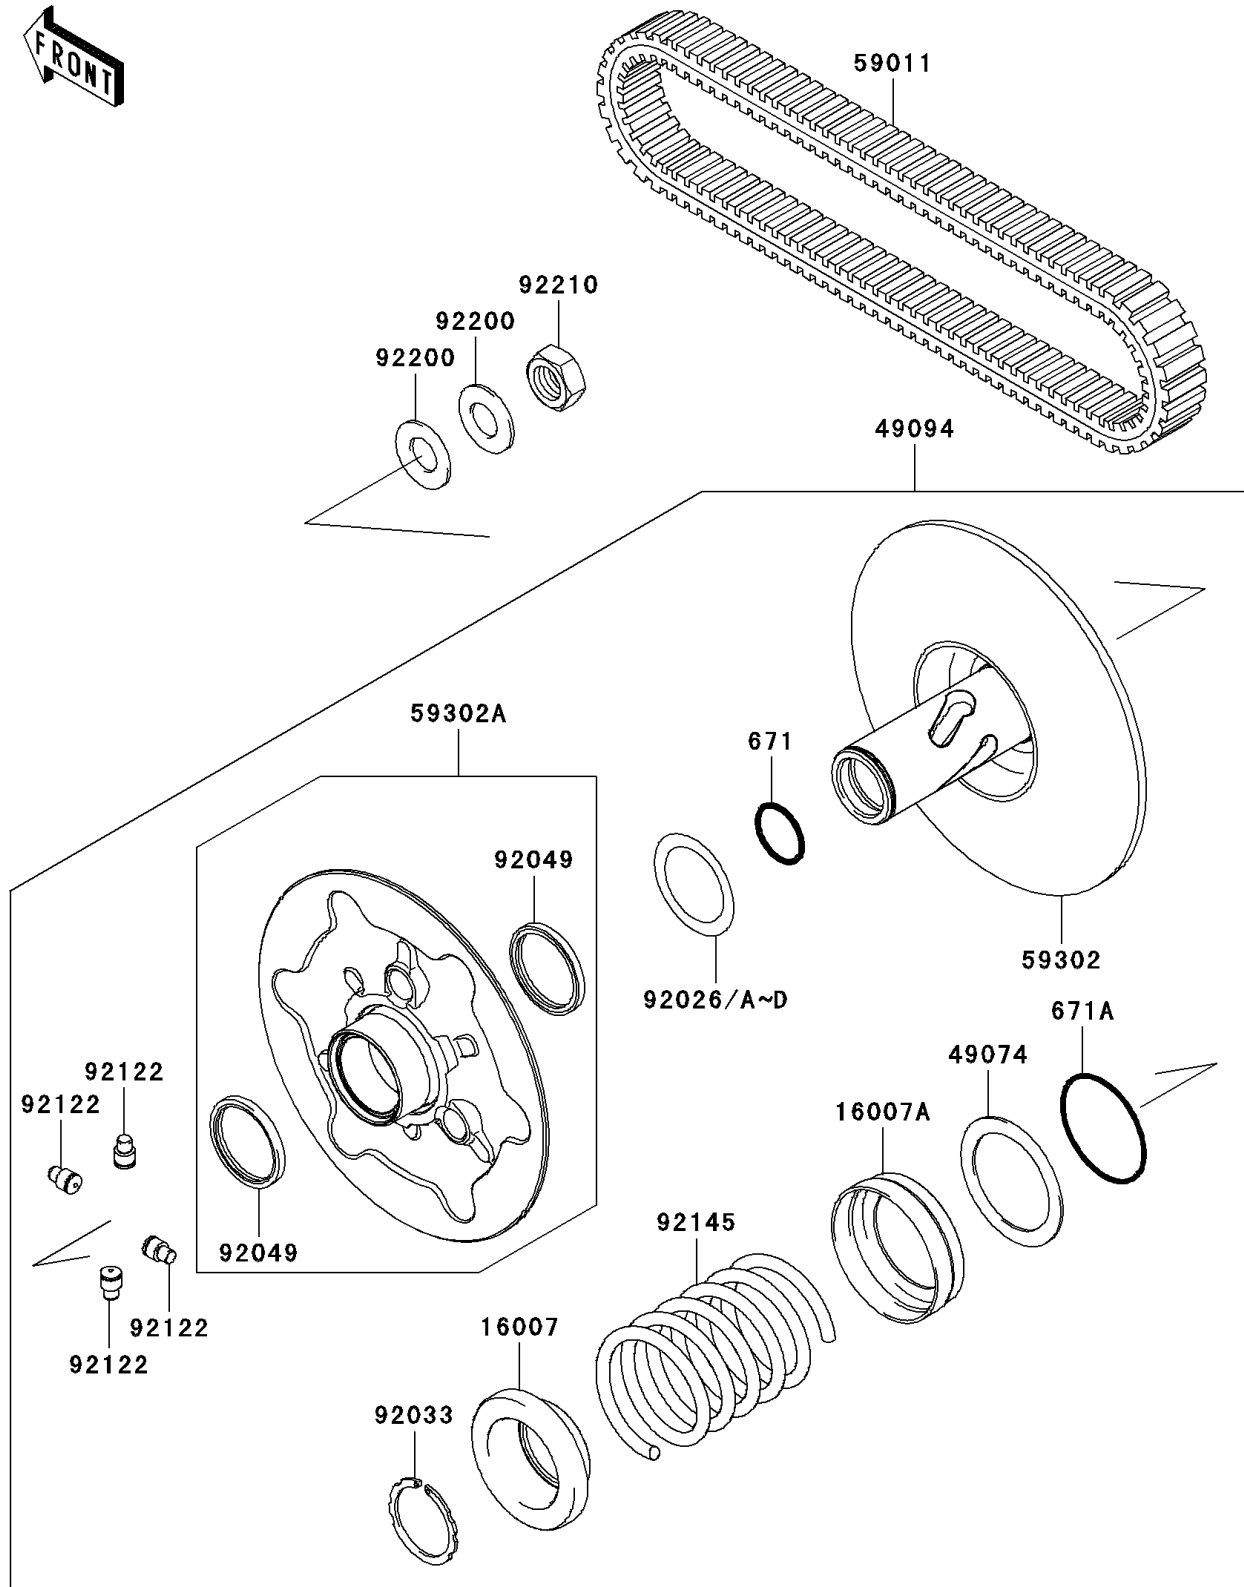

2008 Teryx[®] 750 4X4

PARTS DIAGRAM

Driven Converter/Drive Belt

E1392

2008 Teryx[®] 750 4X4

PARTS LIST

Driven Converter/Drive Belt

ITEM NAME

PART NUMBER

QUANTITY
