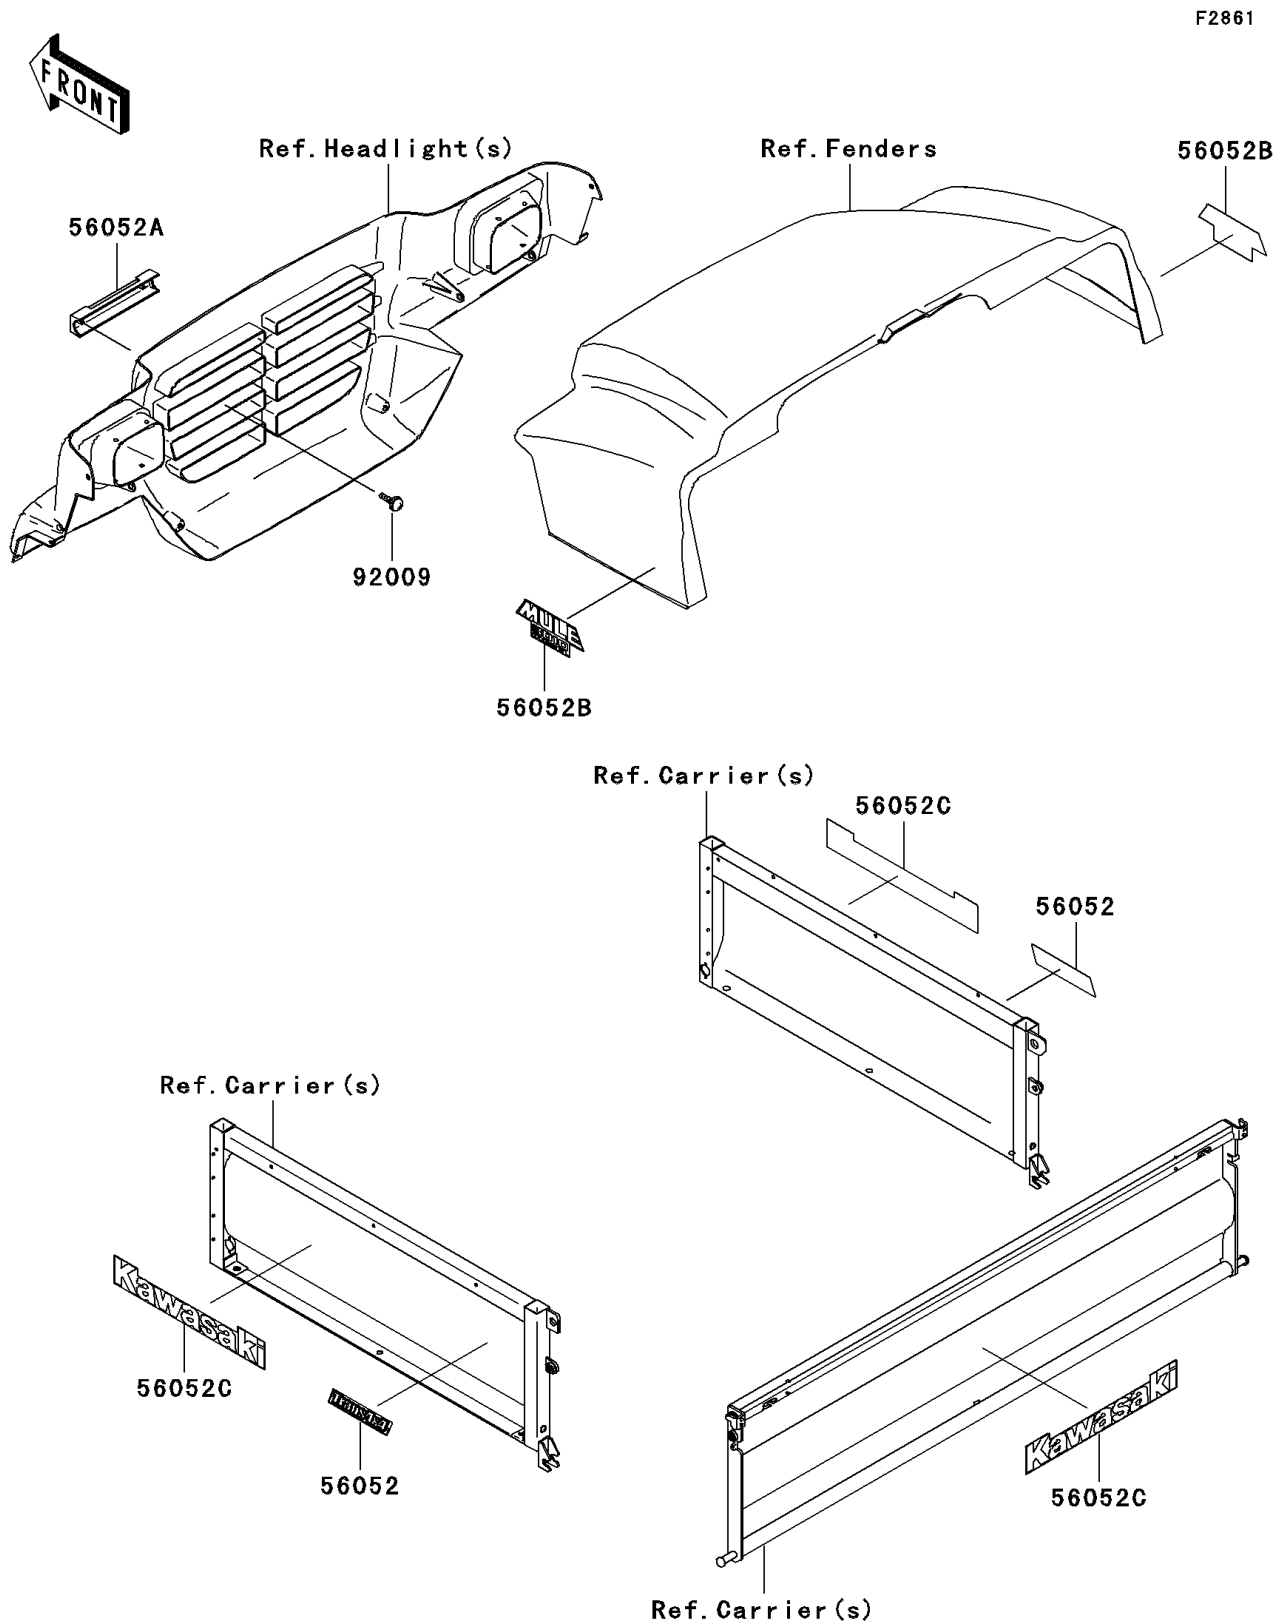

2007 Mule 3010 Trans4x4 Diesel

PARTS DIAGRAM

Decals

2007 Mule 3010 Trans4x4 Diesel

PARTS LIST

Decals

ITEM NAME	PART NUMBER	QUANTITY
MARK,SIDE PLATE,TRANS 4X4 (Ref # 56052)	56052-0615	2
MARK,FRONT GRIL,KAWASAKI (Ref # 56052A)	56052-1245	1
MARK,FR FENDER,MULE 3010 (Ref # 56052B)	56052-1808	2
MARK,KAWASAKI (Ref # 56052C)	56052-1809	3
SCREW,TAPPING,4X12 (Ref # 92009)	92009-1444	2