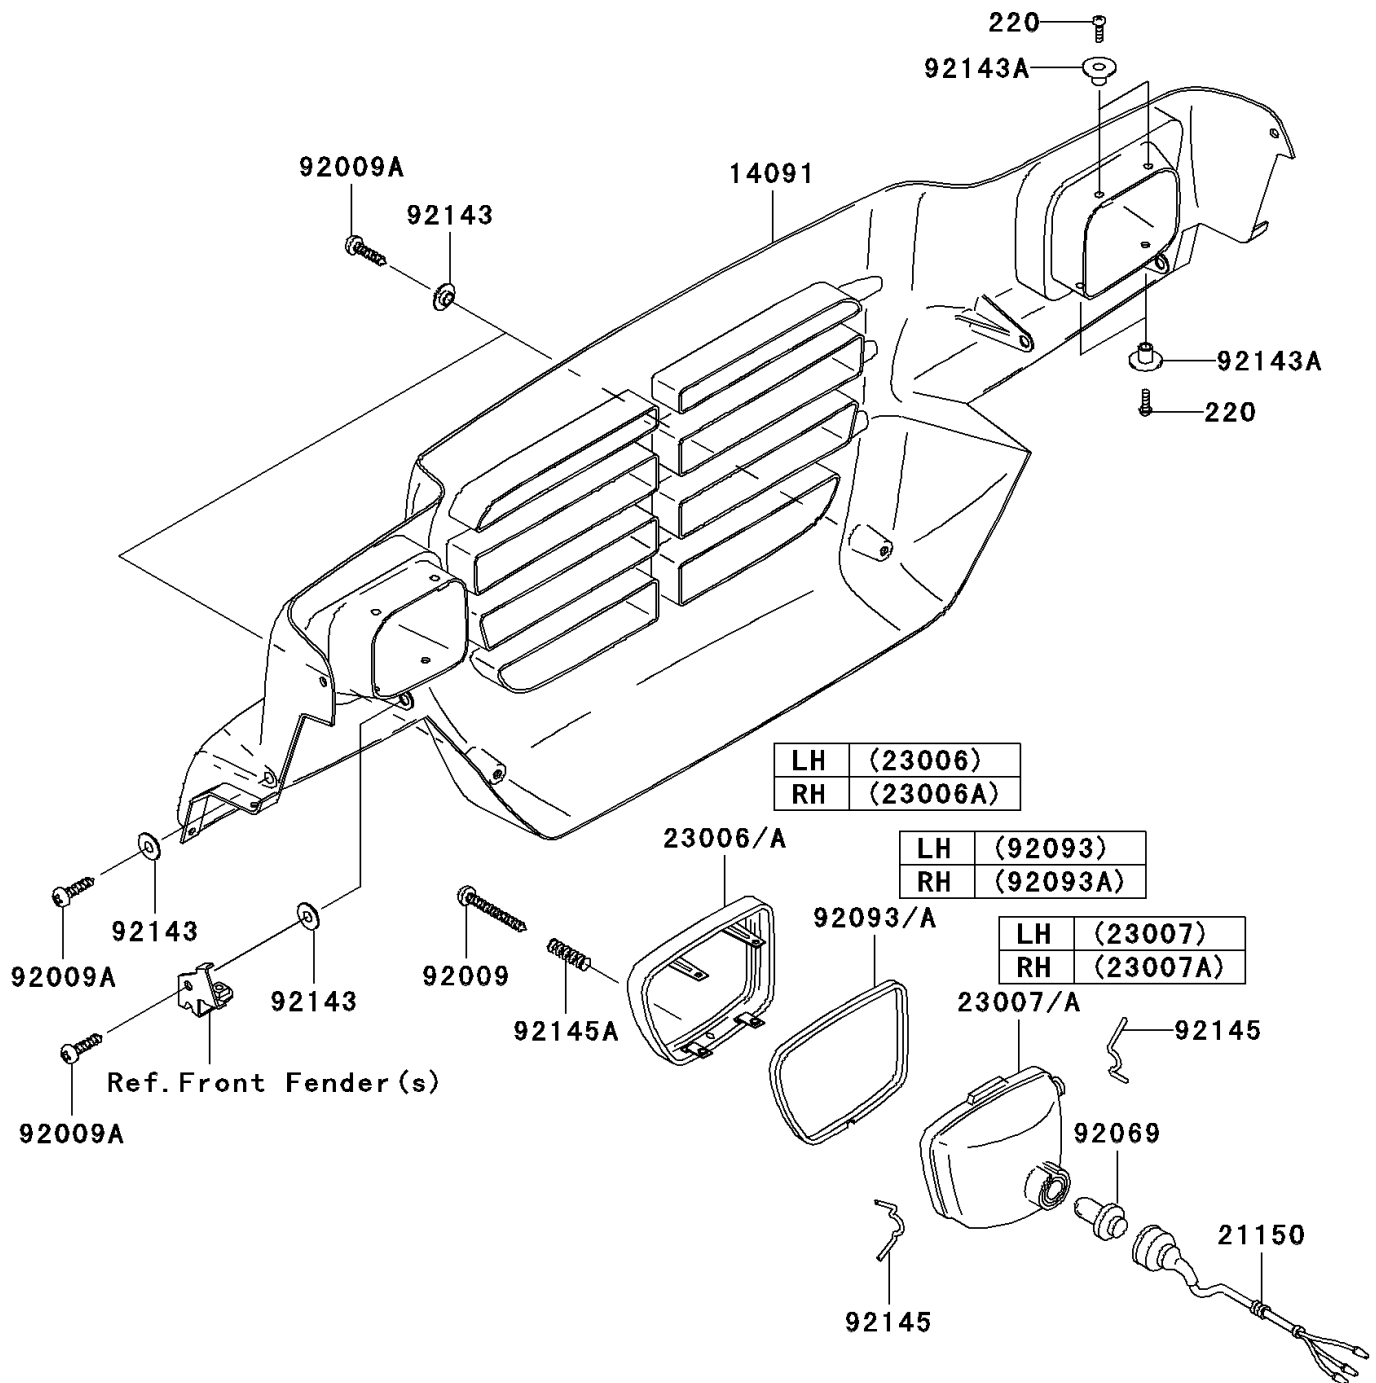

2007 Mule 3010 Trans4x4 Diesel

PARTS DIAGRAM

Headlight(s)

F2710