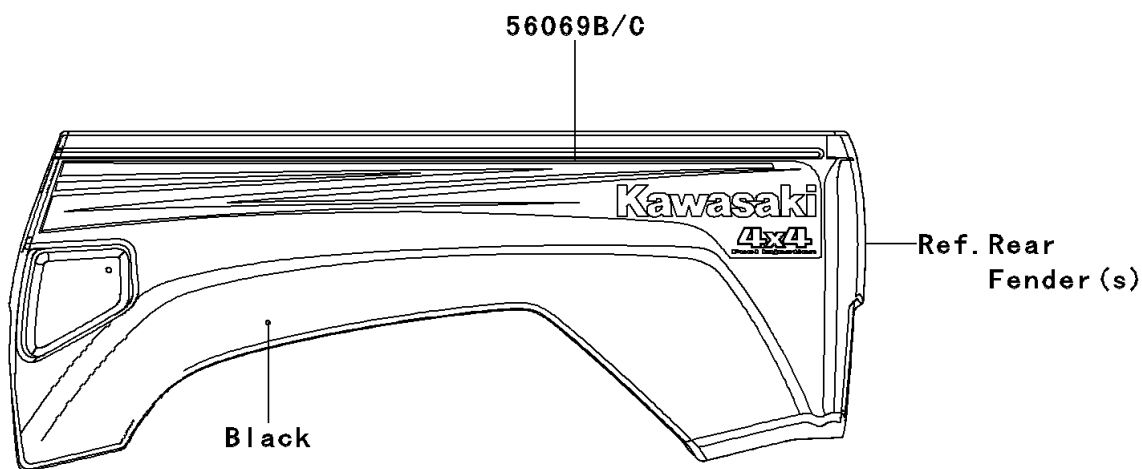

2010 Teryx[®] 750 FI 4x4 Sport

PARTS DIAGRAM Decals(Black)(SAFA)

F2861A

2010 Teryx[®] 750 FI 4x4 Sport

PARTS LIST

Decals(Black)(SAFA)

ITEM NAME

PART NUMBER