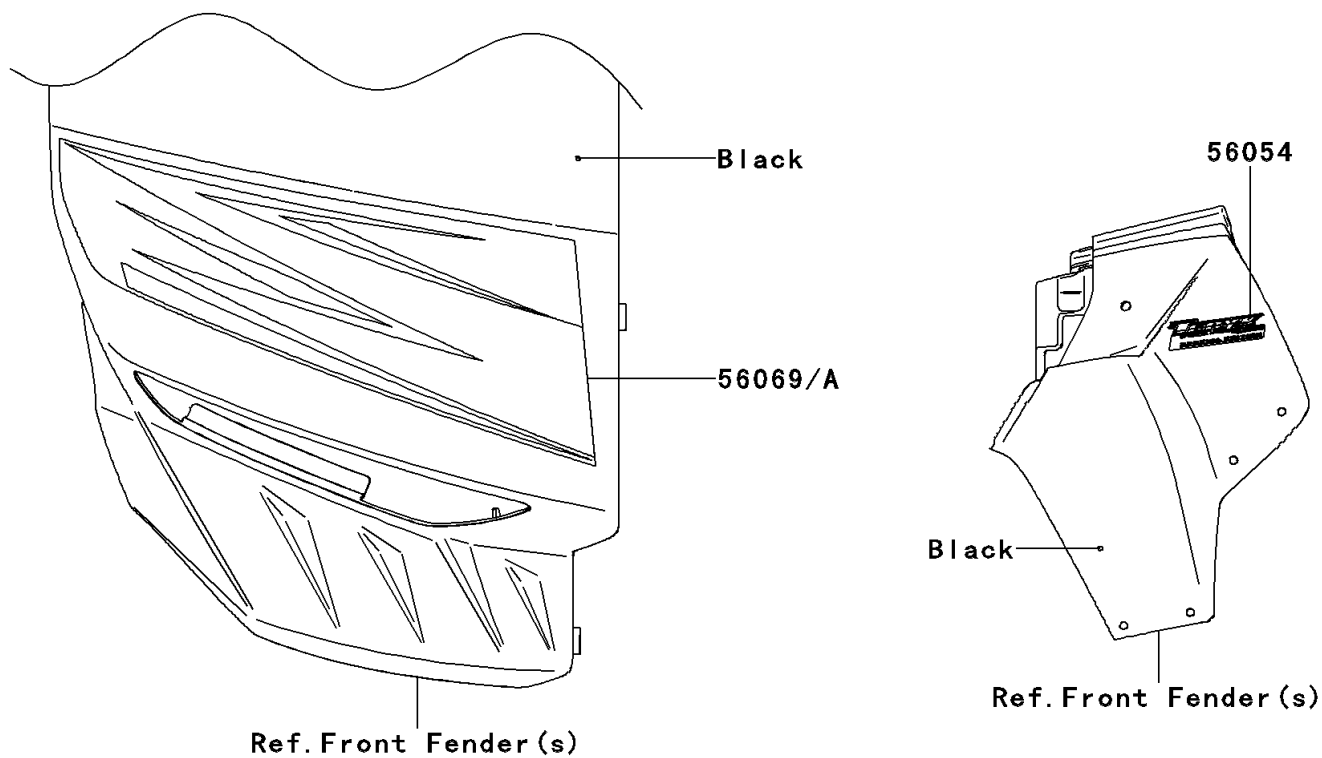

2010 Teryx[®] 750 FI 4x4 Sport

PARTS DIAGRAM Decals(Black)(SAFA)

F2861A

2010 Teryx[®] 750 FI 4x4 Sport

PARTS LIST

Decals(Black)(SAFA)

ITEM NAME

PART NUMBER

QUANTITY
