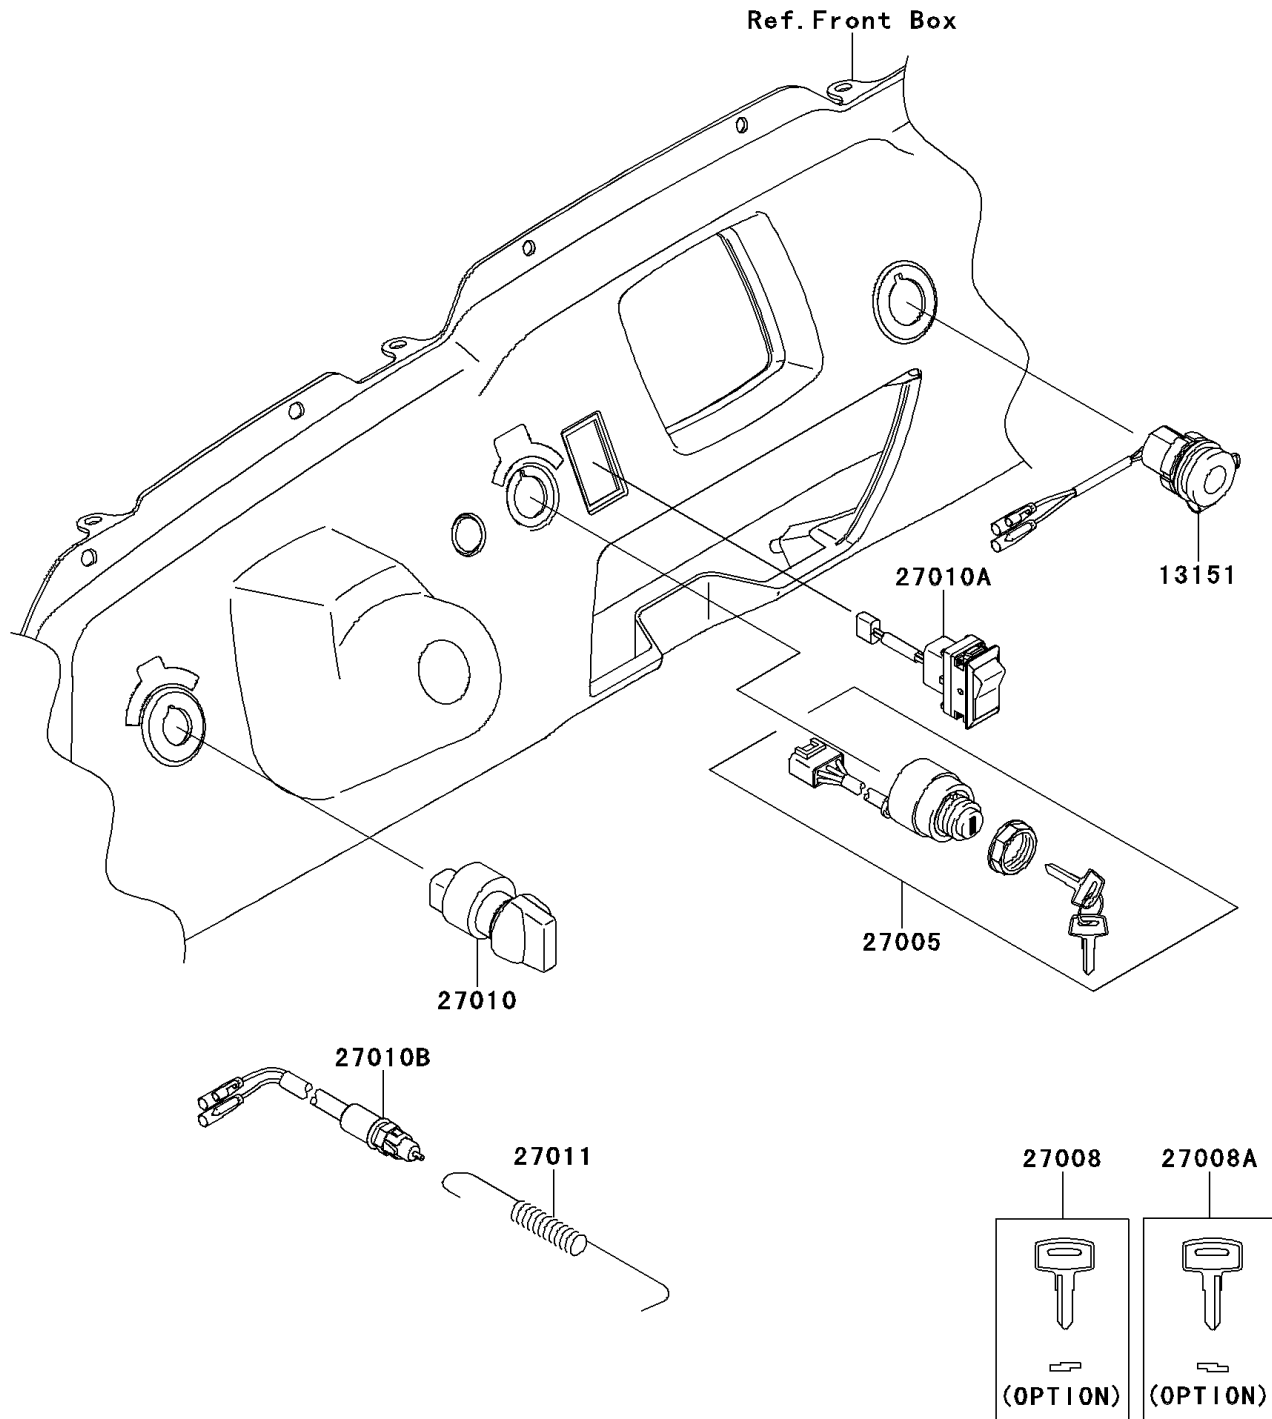

2010 Teryx[®] 750 FI 4x4 Sport

PARTS DIAGRAM

Ignition Switch

F2770

2010 Teryx[®] 750 FI 4x4 Sport

PARTS LIST

Ignition Switch

ITEM NAME

PART NUMBER

QUANTITY
