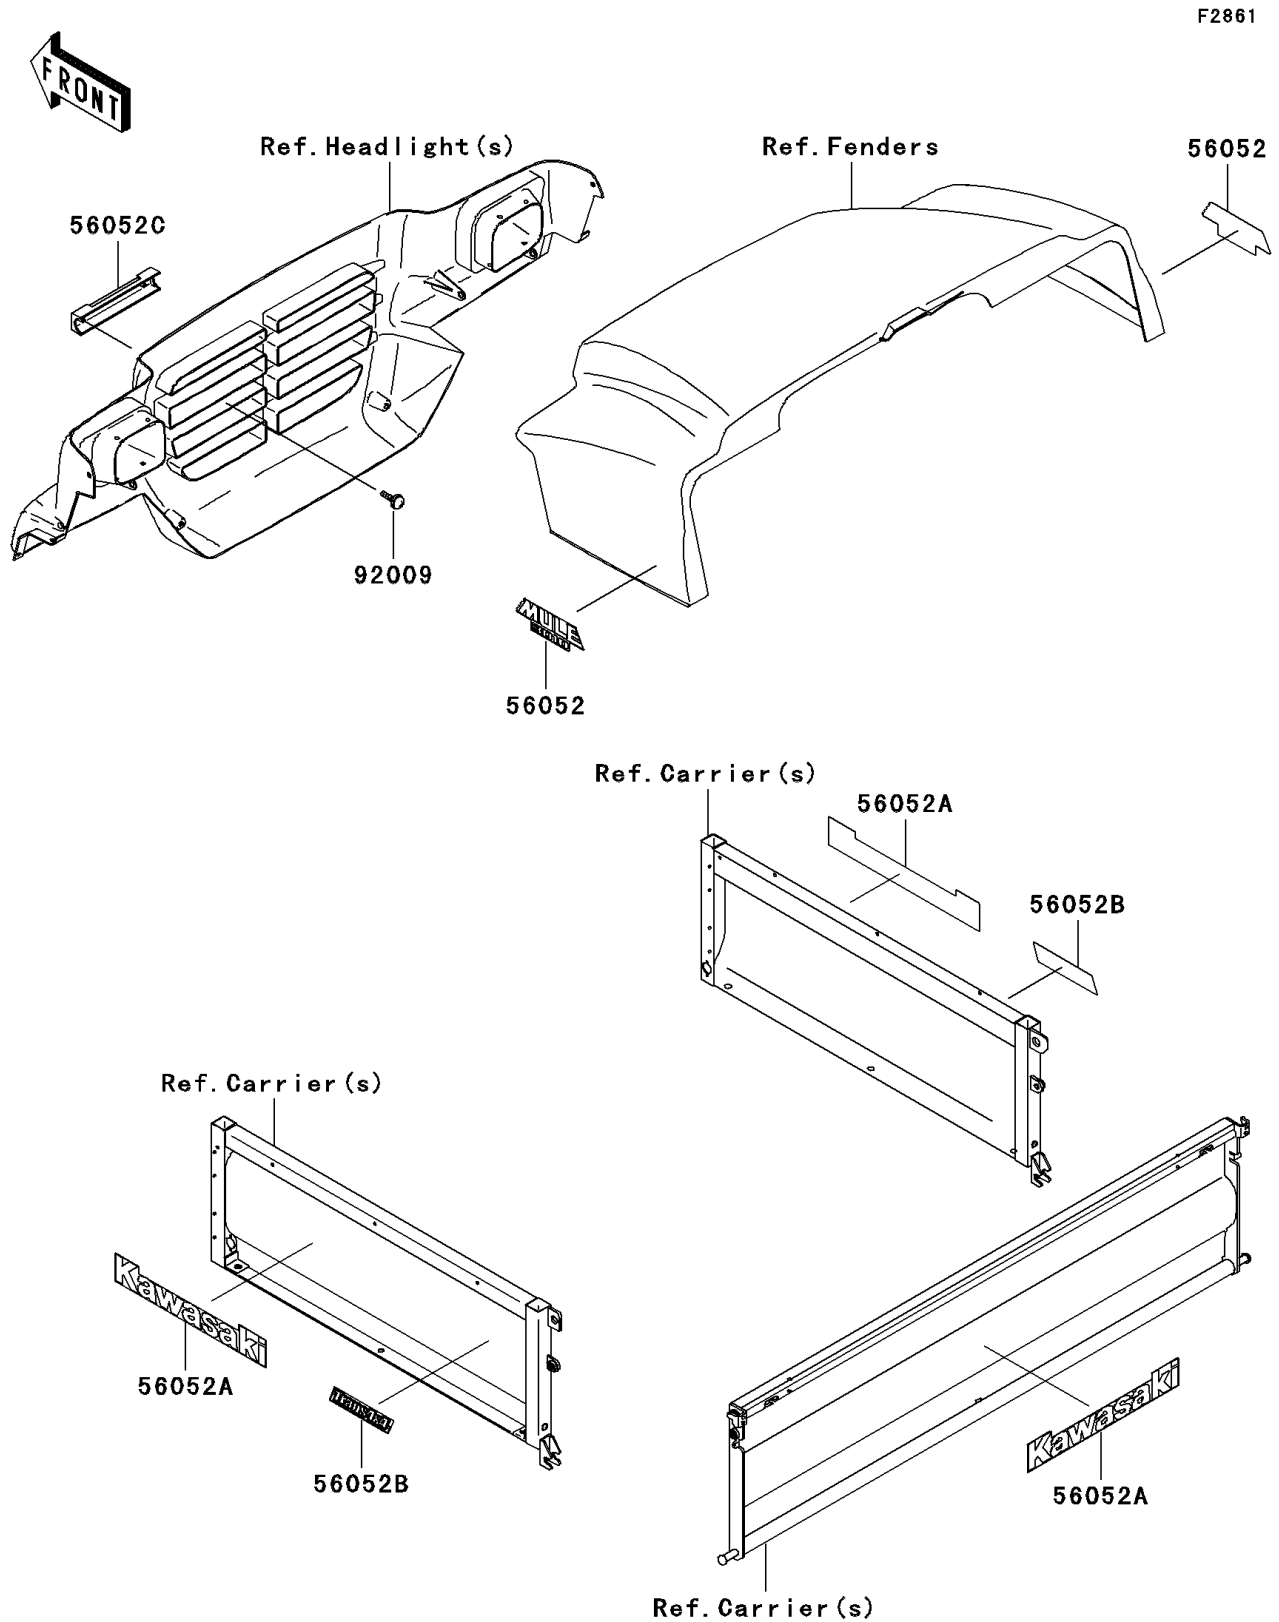

2008 Mule 3010 Trans4x4 Hardwoods Green HD

PARTS DIAGRAM

Decals

2008 Mule 3010 Trans4x4 Hardwoods Green HD

PARTS LIST

Decals

ITEM NAME	PART NUMBER	QUANTITY
-----------	-------------	----------
