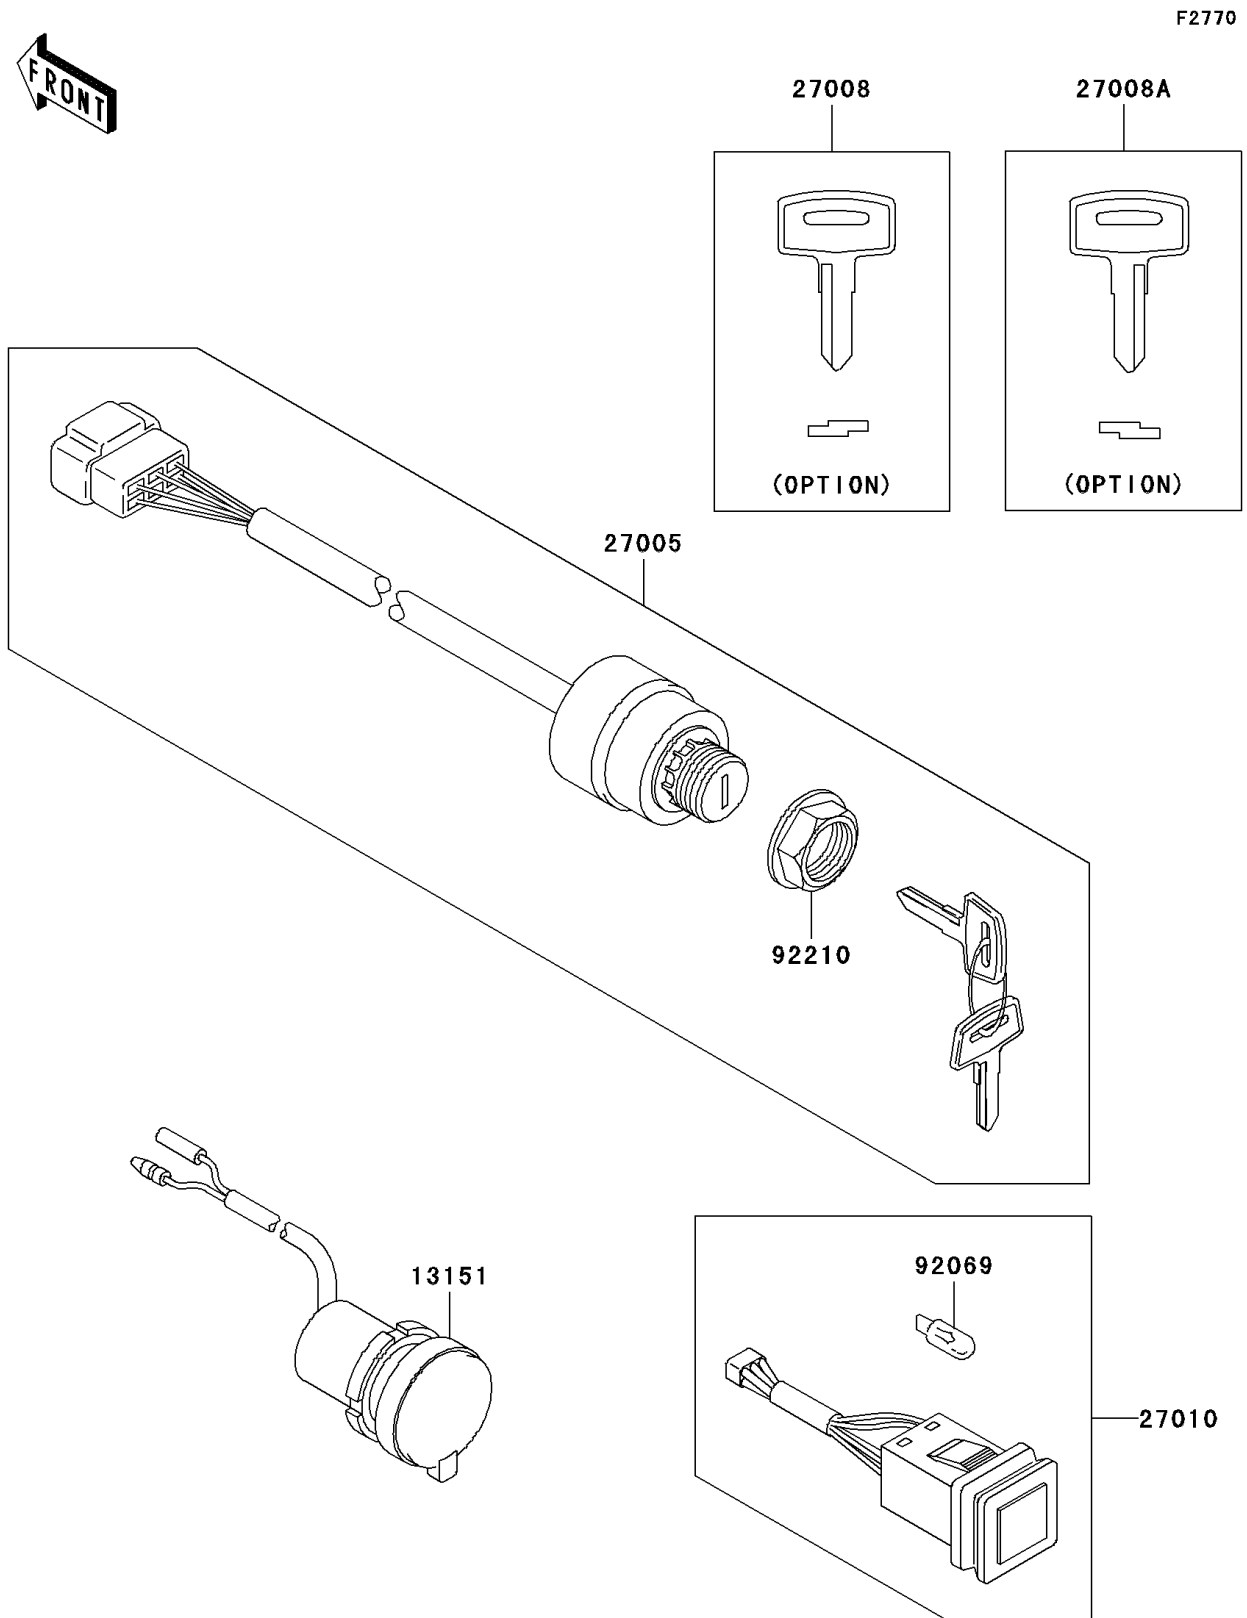

2008 Mule 3010 Trans4x4 Hardwoods Green HD

PARTS DIAGRAM

Ignition Switch