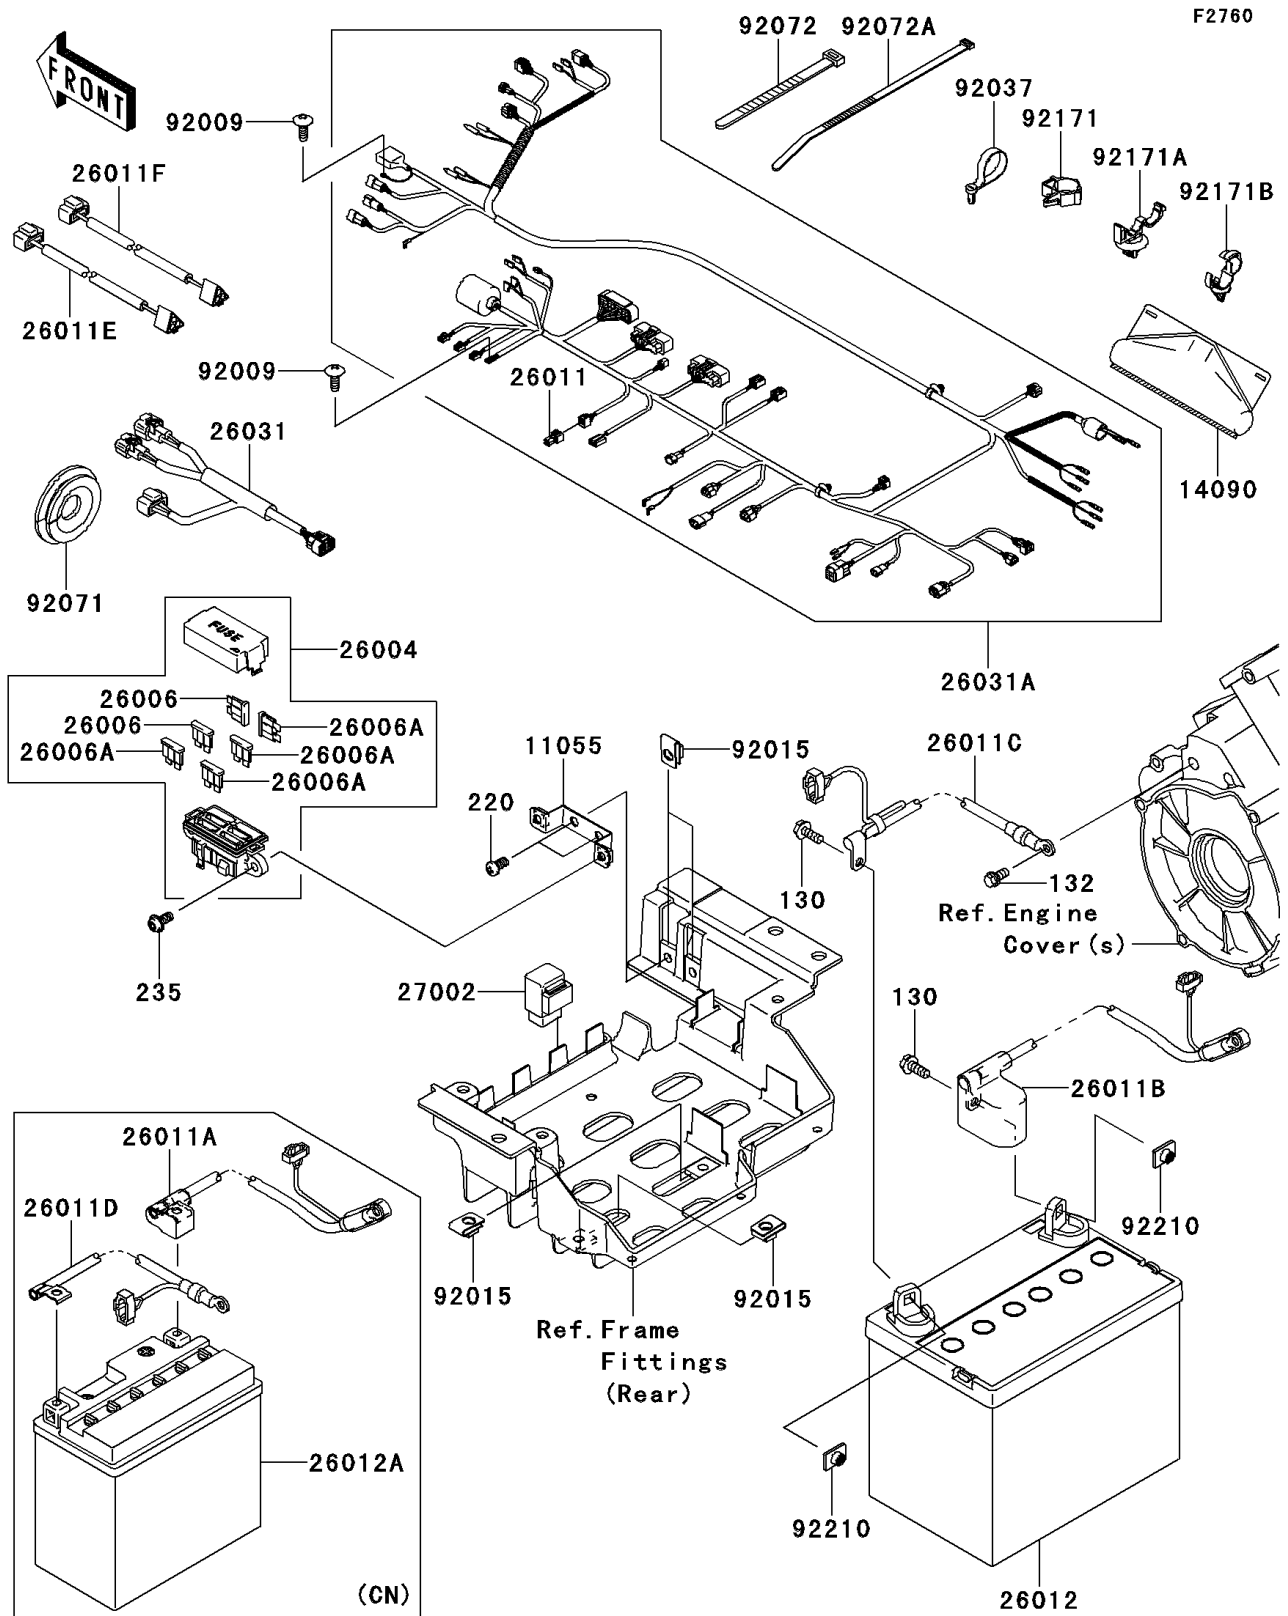

2010 Teryx[®] 750 FI 4x4 Sport

PARTS DIAGRAM

Chassis Electrical Equipment

2010 Teryx[®] 750 FI 4x4 Sport

PARTS LIST

Chassis Electrical Equipment

ITEM NAME

PART NUMBER

QUANTITY
