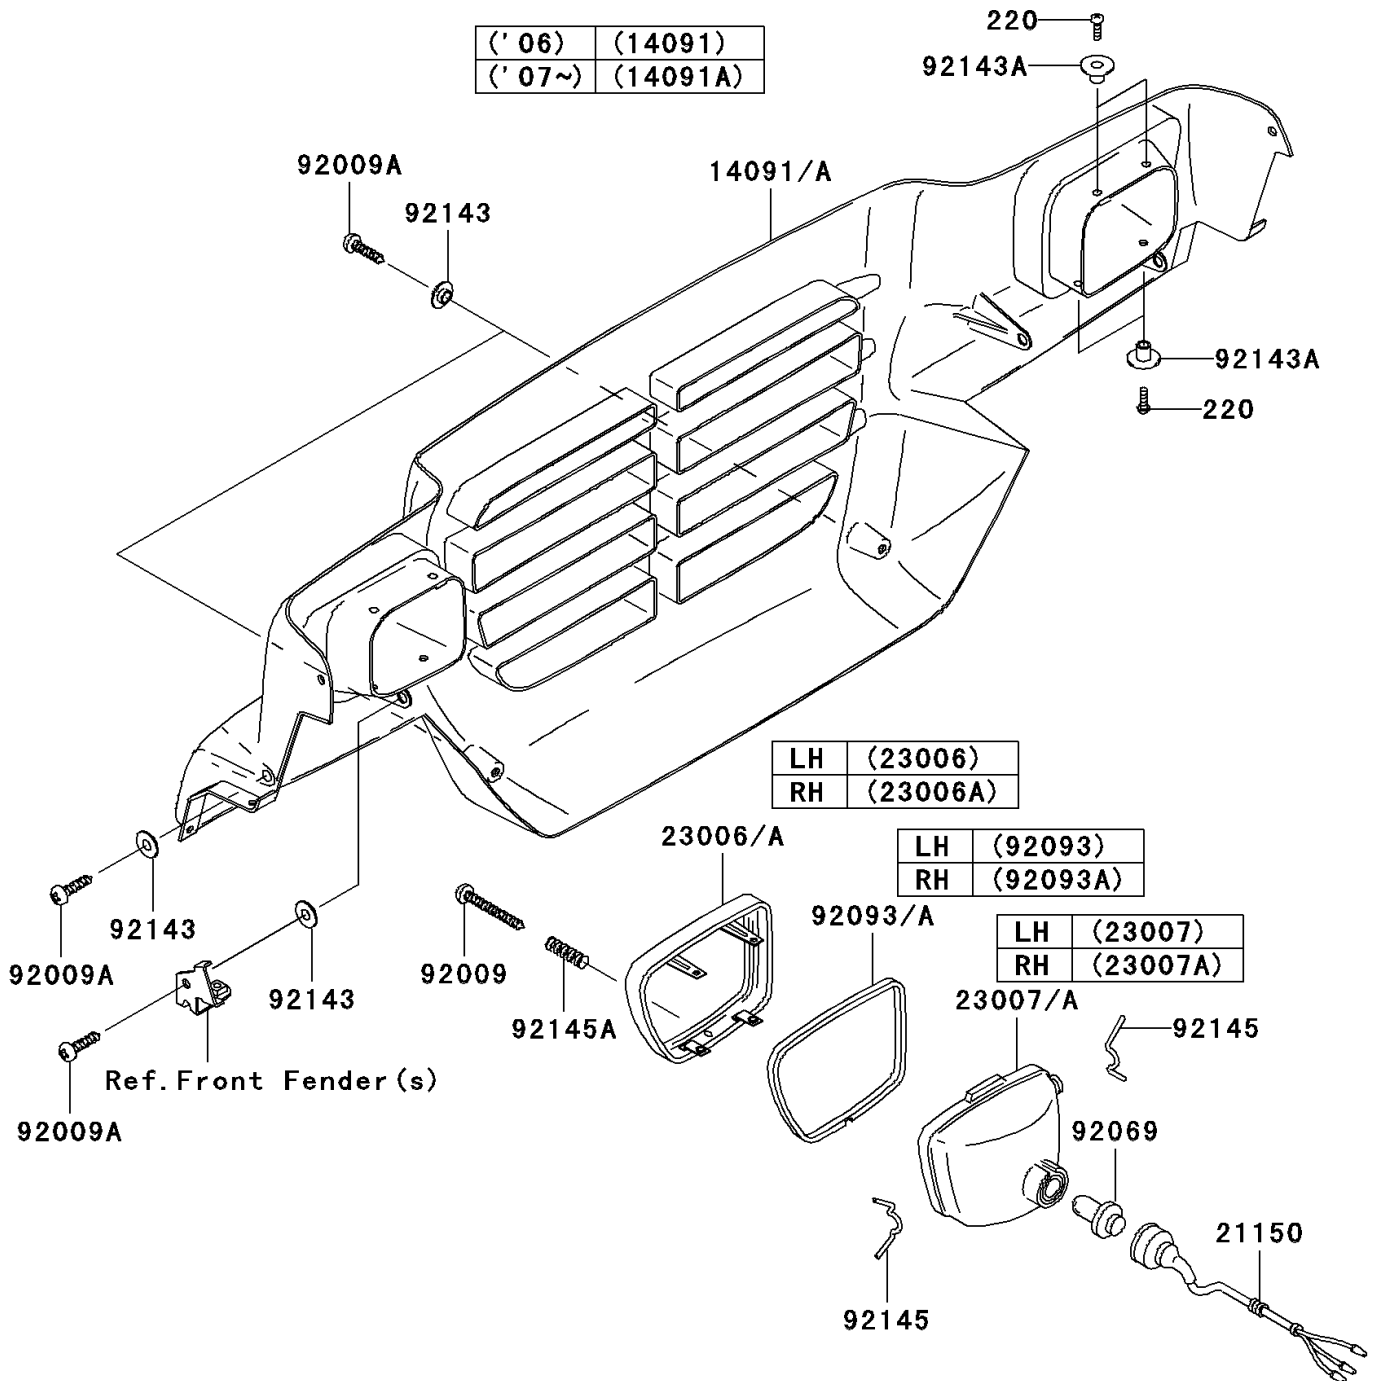

2008 Mule 3010 Trans4x4 Hardwoods Green HD

PARTS DIAGRAM

Headlight(s)

F2710

2008 Mule 3010 Trans4x4 Hardwoods Green HD

Kawasaki
Let the Good Times Roll®

PARTS LIST

Headlight(s)

ITEM NAME	PART NUMBER	QUANTITY
SCREW-PAN-CROSS,5X16 (Ref # 220)	220AB0516	8
COVER,FRONT GRIL,F.BLACK (Ref # 14091A)	14091-7545-6Z	1
CORD-ASSY,HEAD LAMP (Ref # 21150)	21150-1060	2
RIM-LAMP,LH (Ref # 23006)	23006-1075	1
RIM-LAMP,RH (Ref # 23006A)	23006-1076	1
LENS-COMP,HEAD LAMP,LH (Ref # 23007)	23007-1354	1
LENS-COMP,HEAD LAMP,RH (Ref # 23007A)	23007-1355	1
SCREW,TAPPING,4X30 (Ref # 92009)	92009-1139	2
SCREW,6X16 (Ref # 92009A)	92009-1621	6
BULB,12V 30/30W (Ref # 92069)	92069-1080	2
SEAL,HEAD LAMP,LH (Ref # 92093)	92093-1481	1
SEAL,HEAD LAMP,RH (Ref # 92093A)	92093-1482	1
COLLAR (Ref # 92143)	92143-1087	6
COLLAR (Ref # 92143A)	92143-1234	8
SPRING (Ref # 92145)	92145-1190	4
SPRING (Ref # 92145A)	92145-1230	2