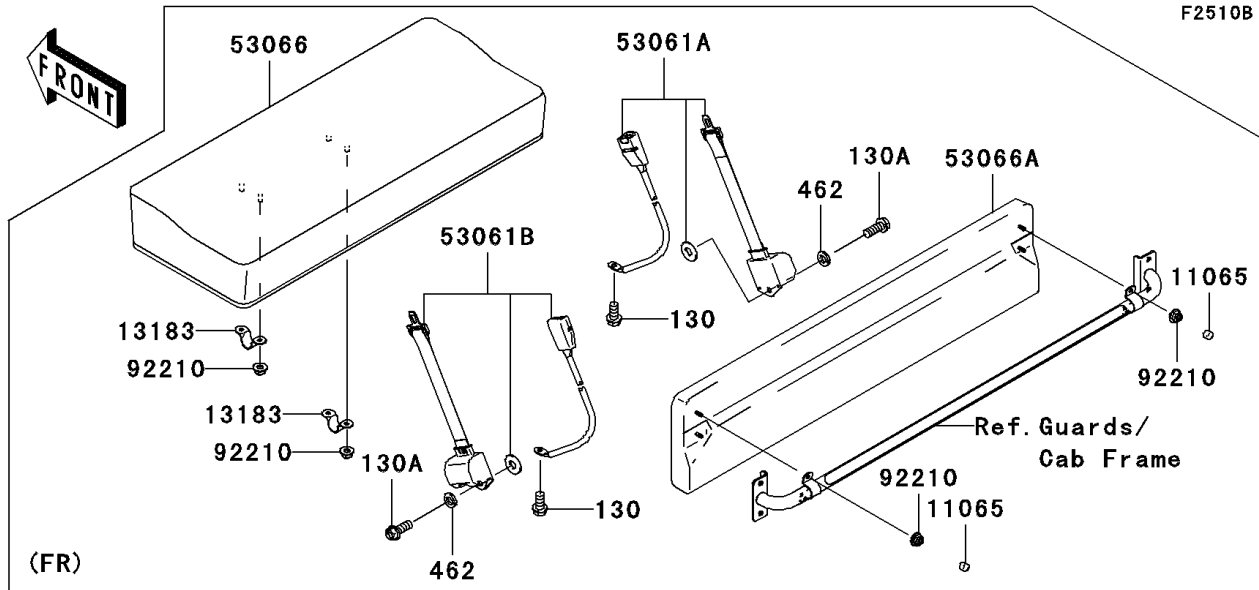

2008 Mule 3010 Trans4x4 Hardwoods Green HD

PARTS DIAGRAM

Seat(K8F)

2008 Mule 3010 Trans4x4 Hardwoods Green HD

Kawasaki
Let the Good Times Roll®

PARTS LIST

Seat(K8F)

ITEM NAME	PART NUMBER	QUANTITY
BOLT-FLANGED,10X20 (Ref # 130)	130BB1020	8
BOLT-FLANGED,10X25 (Ref # 130A)	130BB1025	4
WASHER-PLAIN (Ref # 411)	411F1200	2
WASHER-SPRING,10MM (Ref # 462)	462K1000	4
CIRCLIP-TYPE-E (Ref # 482)	482L0200	2
CIRCLIP-TYPE-E,8MM (Ref # 482A)	482L8000	1
CAP (Ref # 11065)	11065-7504	4
LEVER,SEAT,TOP,LH (Ref # 13168)	13168-7502	1
LEVER,SEAT,TOP,RH (Ref # 13168A)	13168-7503	1
LEVER,SEAT,LWR,LH (Ref # 13168B)	13168-7504	1
LEVER,SEAT,LWR,RH (Ref # 13168C)	13168-7505	1
PLATE,SEAT (Ref # 13183)	13183-1400	2
COVER,REAR SEAT,BOTTOM (Ref # 14091)	14091-7556	1
STAY,REAR BACK (Ref # 35063)	35063-7510	1
SLEEVE,12.1X20X85 (Ref # 42036)	42036-7501	1
BELT-SEAT,RR (Ref # 53061)	53061-7506	2
BELT-SEAT,FR,RH (Ref # 53061A)	53061-7507	1
BELT-SEAT,FR,LH (Ref # 53061B)	53061-7508	1
SEAT-ASSY,FR,LWR,S.M.BROWN (Ref # 53066)	53066-7502-MB	1
SEAT-ASSY,FR,BACK,S.M.BROWN (Ref # 53066A)	53066-7503-MB	1
SEAT-ASSY,RR,BACK,S.M.BROWN (Ref # 53066B)	53066-7507-MB	1
SEAT-ASSY,RR,LWR,S.M.BROWN (Ref # 53066C)	53066-7509-MB	1
NUT,LOCK,12MM,BLACK (Ref # 92015)	92015-1190	1
PIN (Ref # 92043)	92043-7503	1
SPRING (Ref # 92145)	92145-7507	1
BOLT,FLANGED,12X117 (Ref # 92150)	92150-1895	1
CLAMP (Ref # 92171)	92171-7509	8
NUT,FLANGED,LOCK,8MM (Ref # 92210)	92210-0005	12