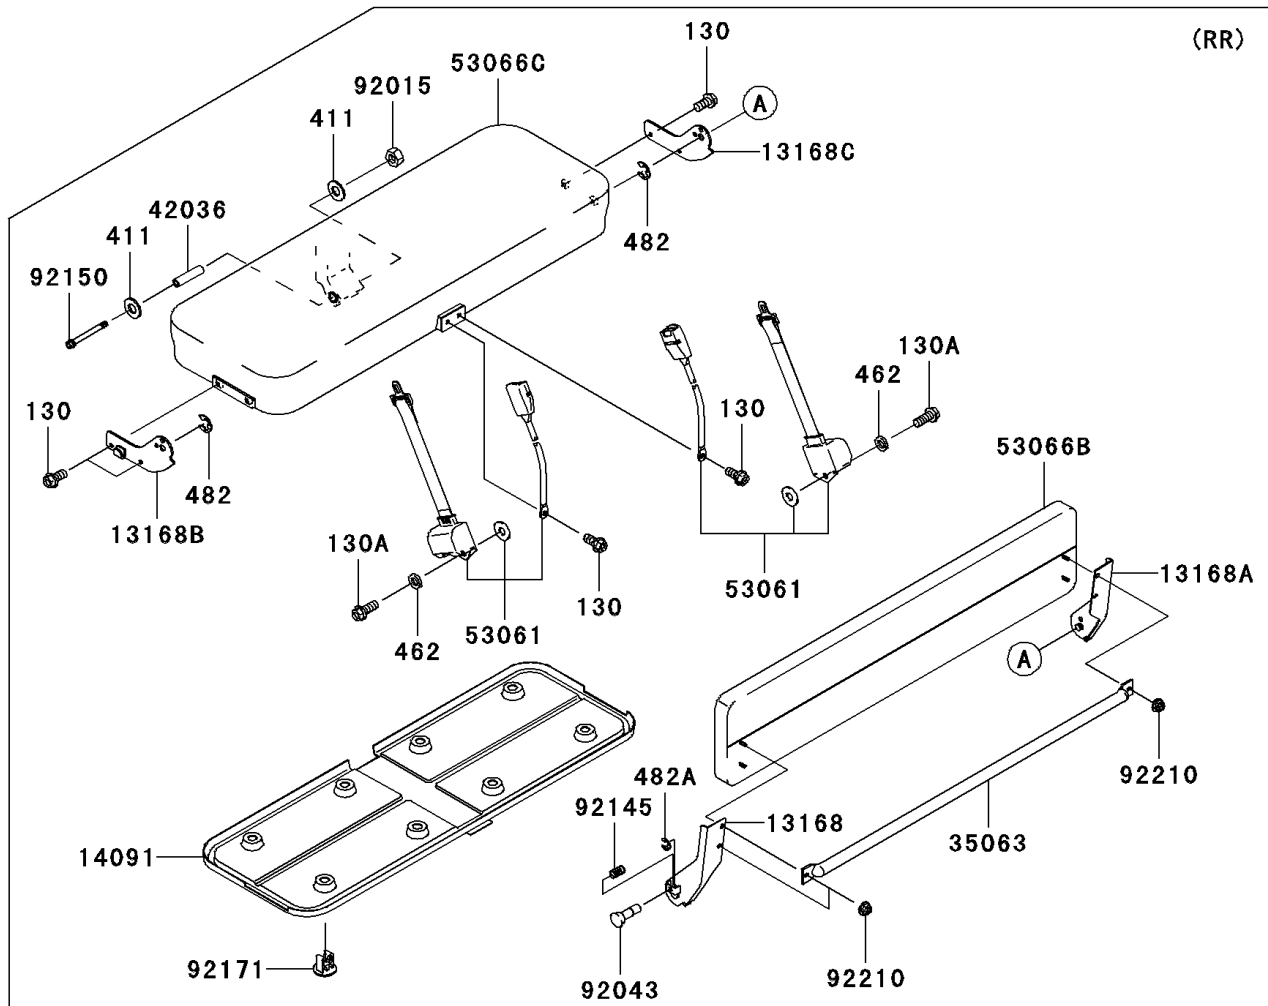

2008 Mule 3010 Trans4x4 Hardwoods Green HD

PARTS DIAGRAM

Seat(K8F)

2008 Mule 3010 Trans4x4 Hardwoods Green HD

Kawasaki
Let the Good Times Roll®

PARTS LIST

Seat(K8F)

ITEM NAME	PART NUMBER	QUANTITY
BOLT-FLANGED,10X20 (Ref # 130)	130BB1020	8
BOLT-FLANGED,10X25 (Ref # 130A)	130BB1025	4
WASHER-PLAIN (Ref # 411)	411F1200	2
WASHER-SPRING,10MM (Ref # 462)	462K1000	4
CIRCLIP-TYPE-E (Ref # 482)	482L0200	2
CIRCLIP-TYPE-E,8MM (Ref # 482A)	482L8000	1
CAP (Ref # 11065)	11065-7504	4
LEVER,SEAT,TOP,LH (Ref # 13168)	13168-7502	1
LEVER,SEAT,TOP,RH (Ref # 13168A)	13168-7503	1
LEVER,SEAT,LWR,LH (Ref # 13168B)	13168-7504	1
LEVER,SEAT,LWR,RH (Ref # 13168C)	13168-7505	1
PLATE,SEAT (Ref # 13183)	13183-1400	2
COVER,REAR SEAT,BOTTOM (Ref # 14091)	14091-7556	1
STAY,REAR BACK (Ref # 35063)	35063-7510	1
SLEEVE,12.1X20X85 (Ref # 42036)	42036-7501	1
BELT-SEAT,RR (Ref # 53061)	53061-7506	2
BELT-SEAT,FR,RH (Ref # 53061A)	53061-7507	1
BELT-SEAT,FR,LH (Ref # 53061B)	53061-7508	1
SEAT-ASSY,FR,LWR,S.M.BROWN (Ref # 53066)	53066-7502-MB	1
SEAT-ASSY,FR,BACK,S.M.BROWN (Ref # 53066A)	53066-7503-MB	1
SEAT-ASSY,RR,BACK,S.M.BROWN (Ref # 53066B)	53066-7507-MB	1
SEAT-ASSY,RR,LWR,S.M.BROWN (Ref # 53066C)	53066-7509-MB	1
NUT,LOCK,12MM,BLACK (Ref # 92015)	92015-1190	1
PIN (Ref # 92043)	92043-7503	1
SPRING (Ref # 92145)	92145-7507	1
BOLT,FLANGED,12X117 (Ref # 92150)	92150-1895	1
CLAMP (Ref # 92171)	92171-7509	8
NUT,FLANGED,LOCK,8MM (Ref # 92210)	92210-0005	12