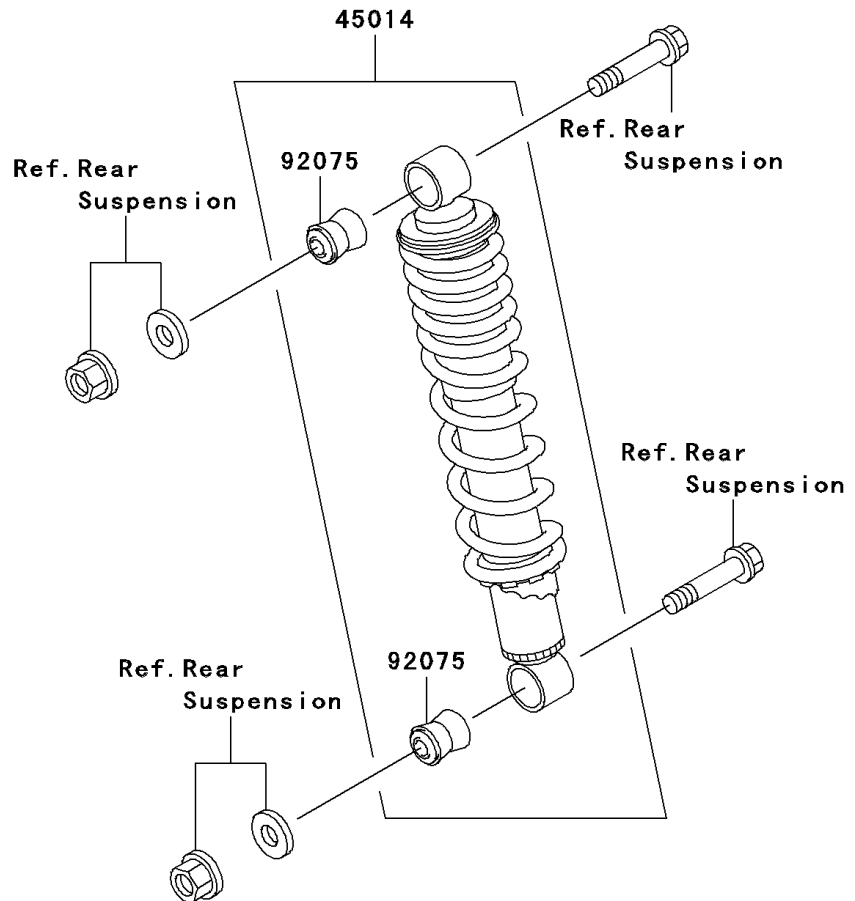

2008 Mule 3010 Trans4x4 Hardwoods Green HD

PARTS DIAGRAM

Shock Absorber(s)

45023B

45023

('06)

(OPTION)

92144

45023A

('06)

NA

F2280

45014

Ref. Rear
Suspension

92075

Ref. Rear
Suspension

Ref. Rear
Suspension

Ref. Rear
Suspension

92075

2008 Mule 3010 Trans4x4 Hardwoods Green HD

PARTS LIST

Shock Absorber(s)

ITEM NAME	PART NUMBER	QUANTITY
-----------	-------------	----------
