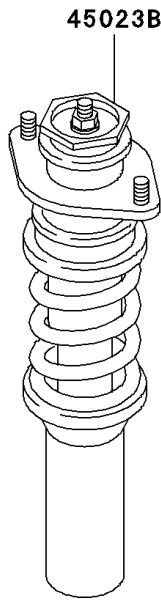

2008 Mule 3010 Trans4x4 Hardwoods Green HD

PARTS DIAGRAM

Shock Absorber(s)

45023B

45023

('06)

(OPTION)

92144

45023A

('06)

NA

F2280

45014

Ref. Rear
Suspension

92075

Ref. Rear
Suspension

Ref. Rear
Suspension

Ref. Rear
Suspension

92075

2008 Mule 3010 Trans4x4 Hardwoods Green HD

PARTS LIST

Shock Absorber(s)

ITEM NAME	PART NUMBER	QUANTITY
-----------	-------------	----------
