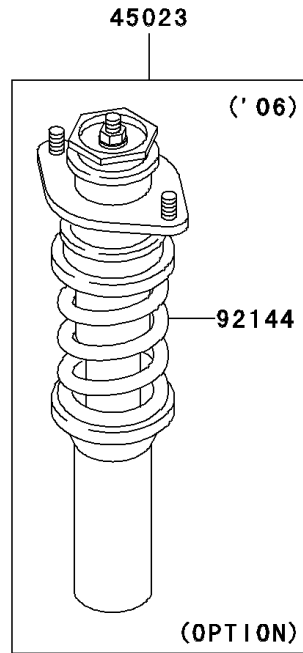

2008 Mule 3010 Trans4x4 Hardwoods Green HD

PARTS DIAGRAM

Shock Absorber(s)

45023B

45023

('06)

(OPTION)

92144

45023A

('06)

NA

F2280

45014

Ref. Rear
Suspension

92075

Ref. Rear
Suspension

Ref. Rear
Suspension

Ref. Rear
Suspension

92075

2008 Mule 3010 Trans4x4 Hardwoods Green HD

PARTS LIST

Shock Absorber(s)

ITEM NAME	PART NUMBER	QUANTITY
-----------	-------------	----------
