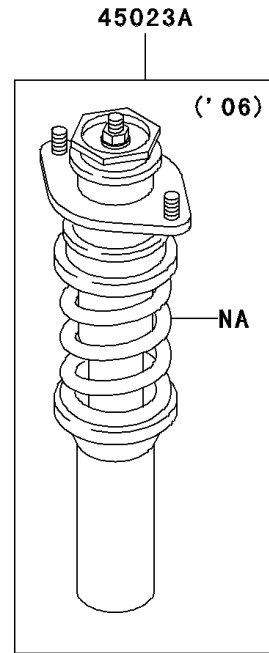

2008 Mule 3010 Trans4x4 Hardwoods Green HD

PARTS DIAGRAM

Shock Absorber(s)

45023B

45023

('06)

(OPTION)

92144

45023A

('06)

NA

F2280

45014

Ref. Rear
Suspension

92075

Ref. Rear
Suspension

Ref. Rear
Suspension

Ref. Rear
Suspension

92075

2008 Mule 3010 Trans4x4 Hardwoods Green HD

PARTS LIST

Shock Absorber(s)

ITEM NAME	PART NUMBER	QUANTITY
-----------	-------------	----------
