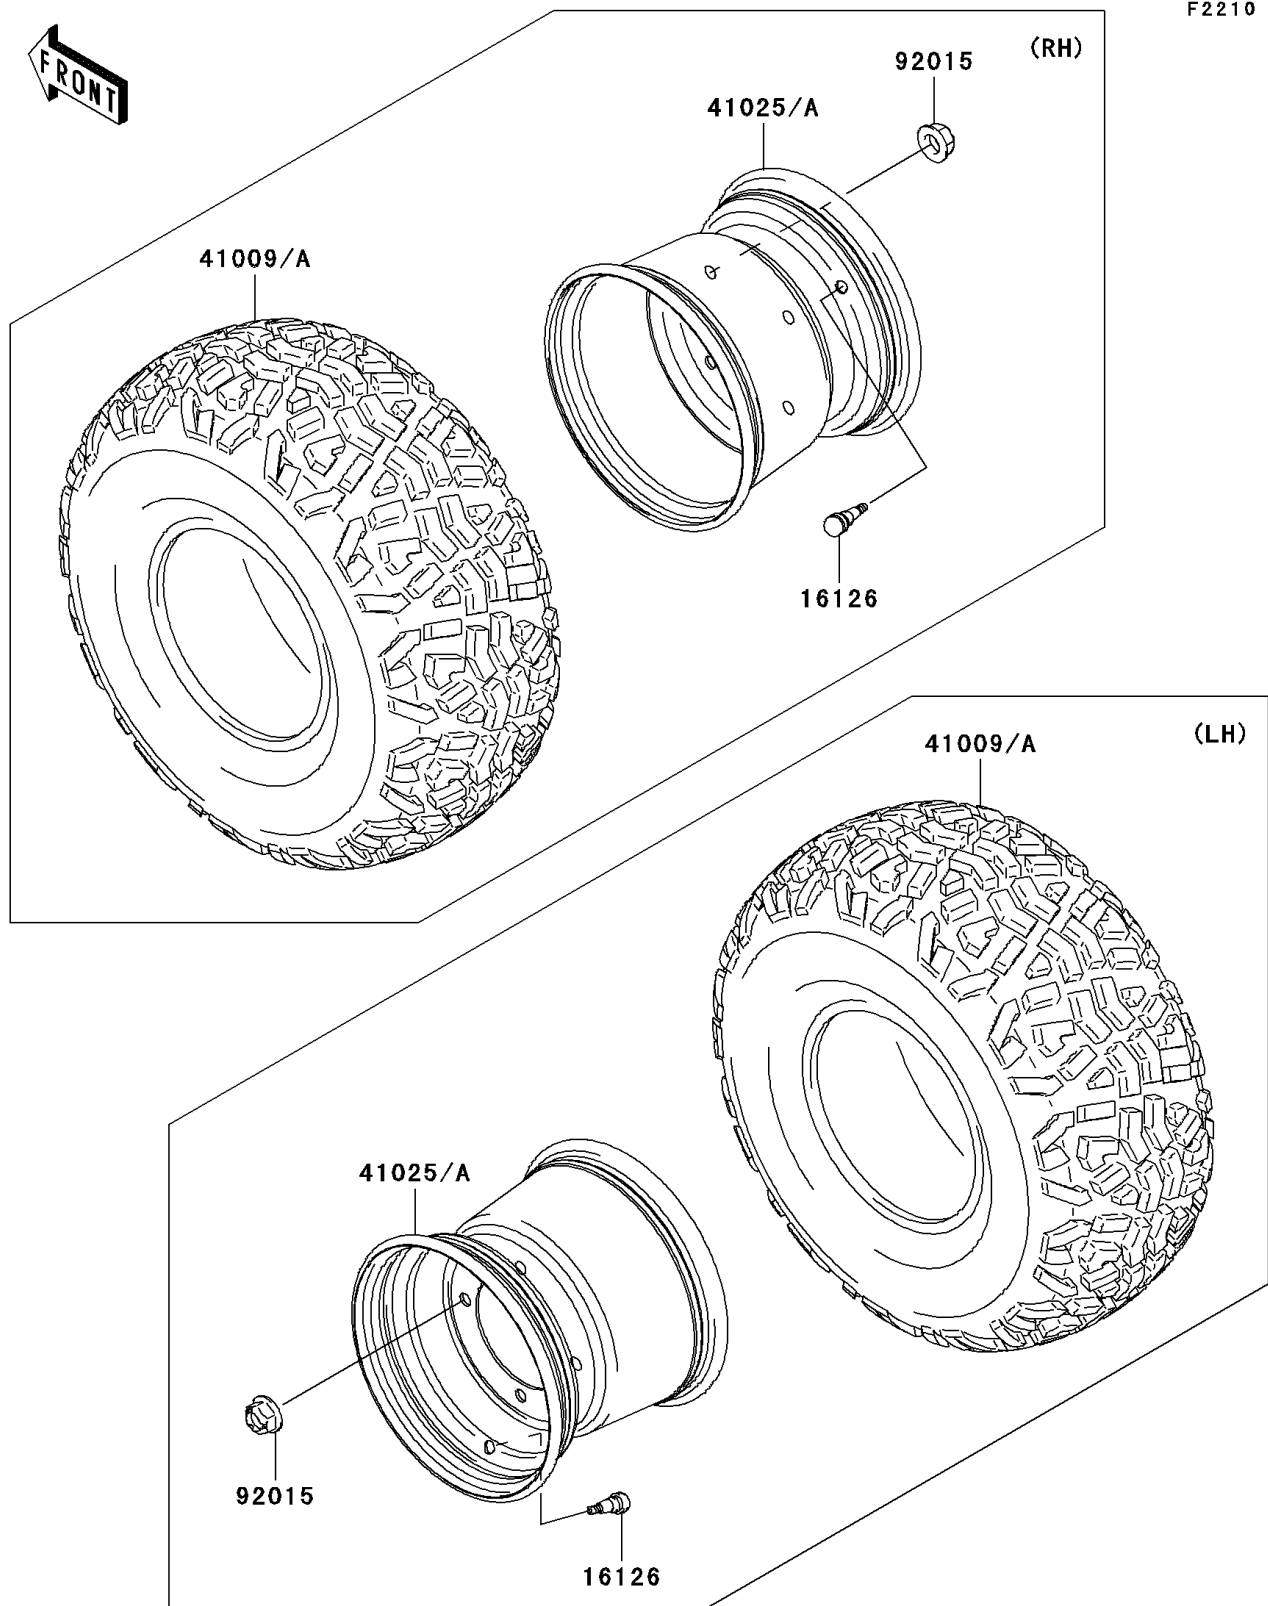

2008 Mule 3010 Trans4x4 Hardwoods Green HD

Kawasaki
Let the Good Times Roll®

PARTS DIAGRAM

Wheels/Tires

2008 Mule 3010 Trans4x4 Hardwoods Green HD

PARTS LIST Wheels/Tires

ITEM NAME	PART NUMBER	QUANTITY
-----------	-------------	----------
