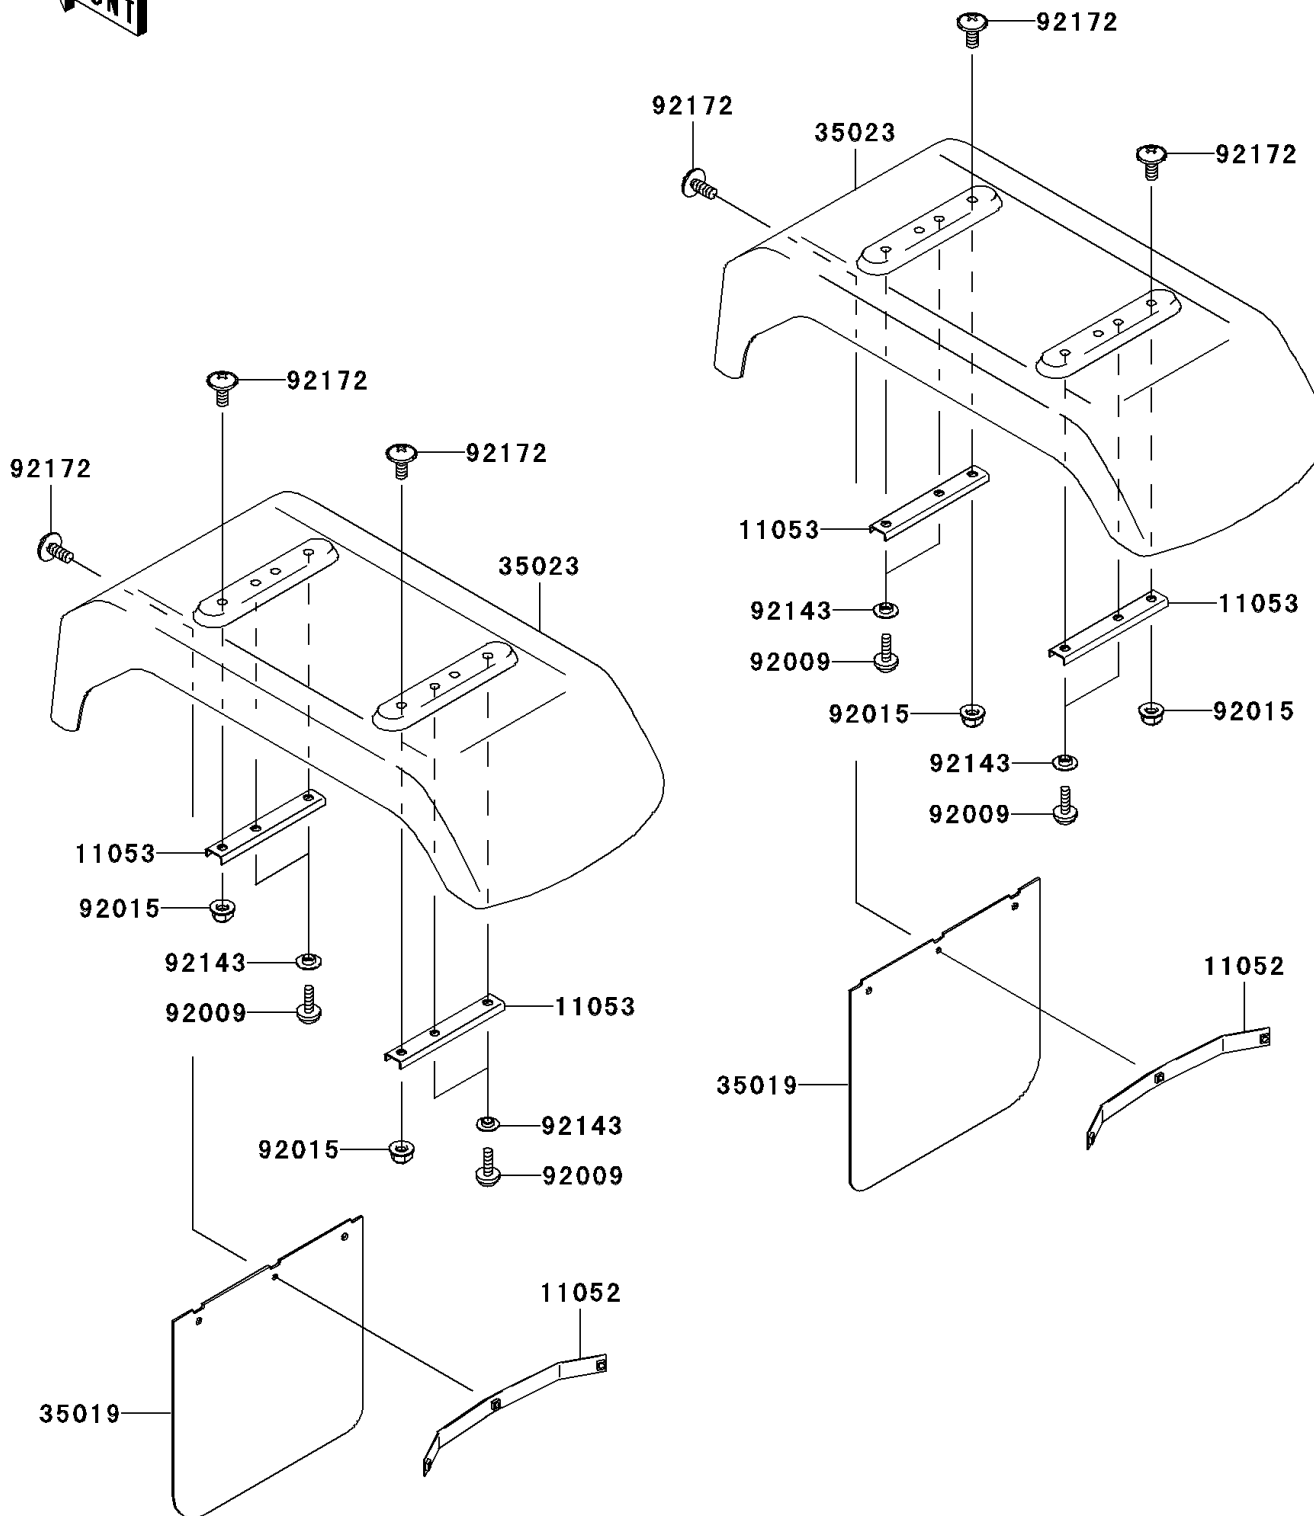

2008 Mule 3010 Trans4x4 Hardwoods Green HD

PARTS DIAGRAM

Rear Fender(s)

F2172

2008 Mule 3010 Trans4x4 Hardwoods Green HD

PARTS LIST

Rear Fender(s)

ITEM NAME

PART NUMBER

QUANTITY
