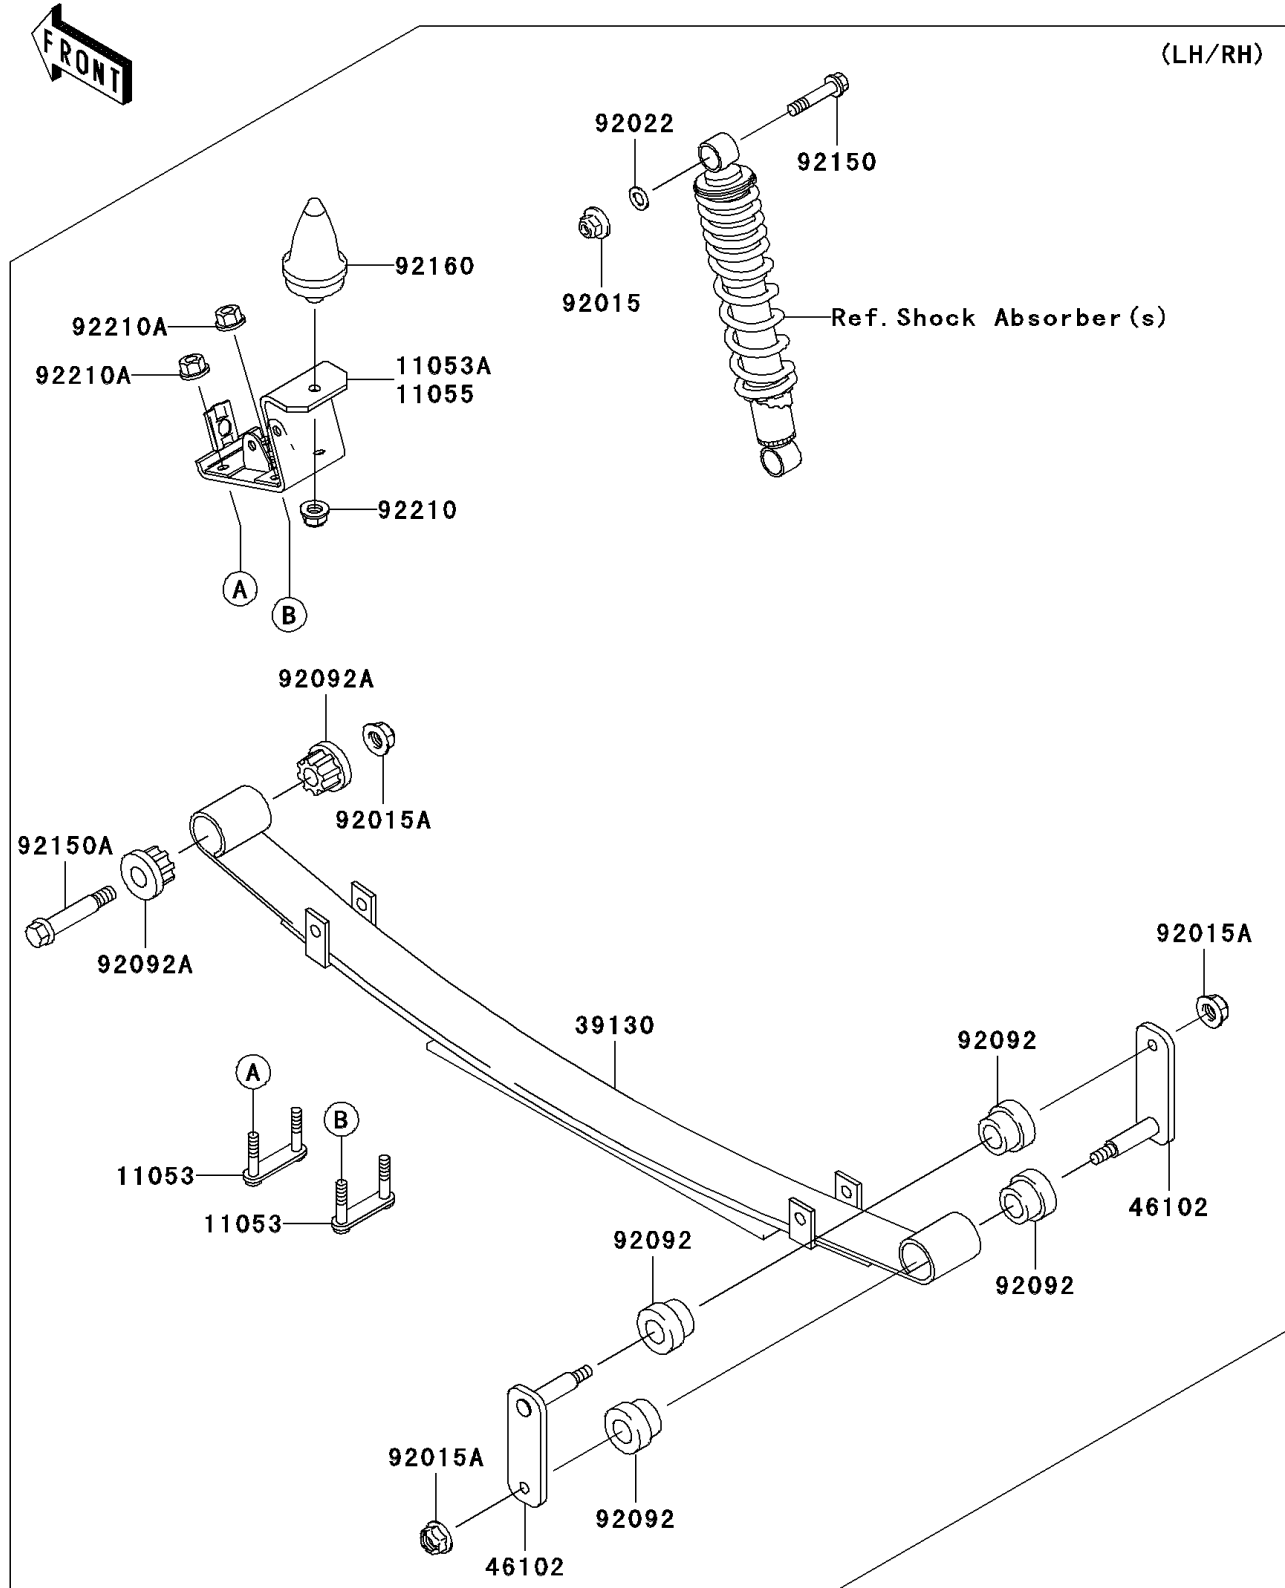

2008 Mule 3010 Trans4x4 Hardwoods Green HD

PARTS DIAGRAM

Rear Suspension

F2153

2008 Mule 3010 Trans4x4 Hardwoods Green HD

PARTS LIST

Rear Suspension

ITEM NAME	PART NUMBER	QUANTITY
-----------	-------------	----------
