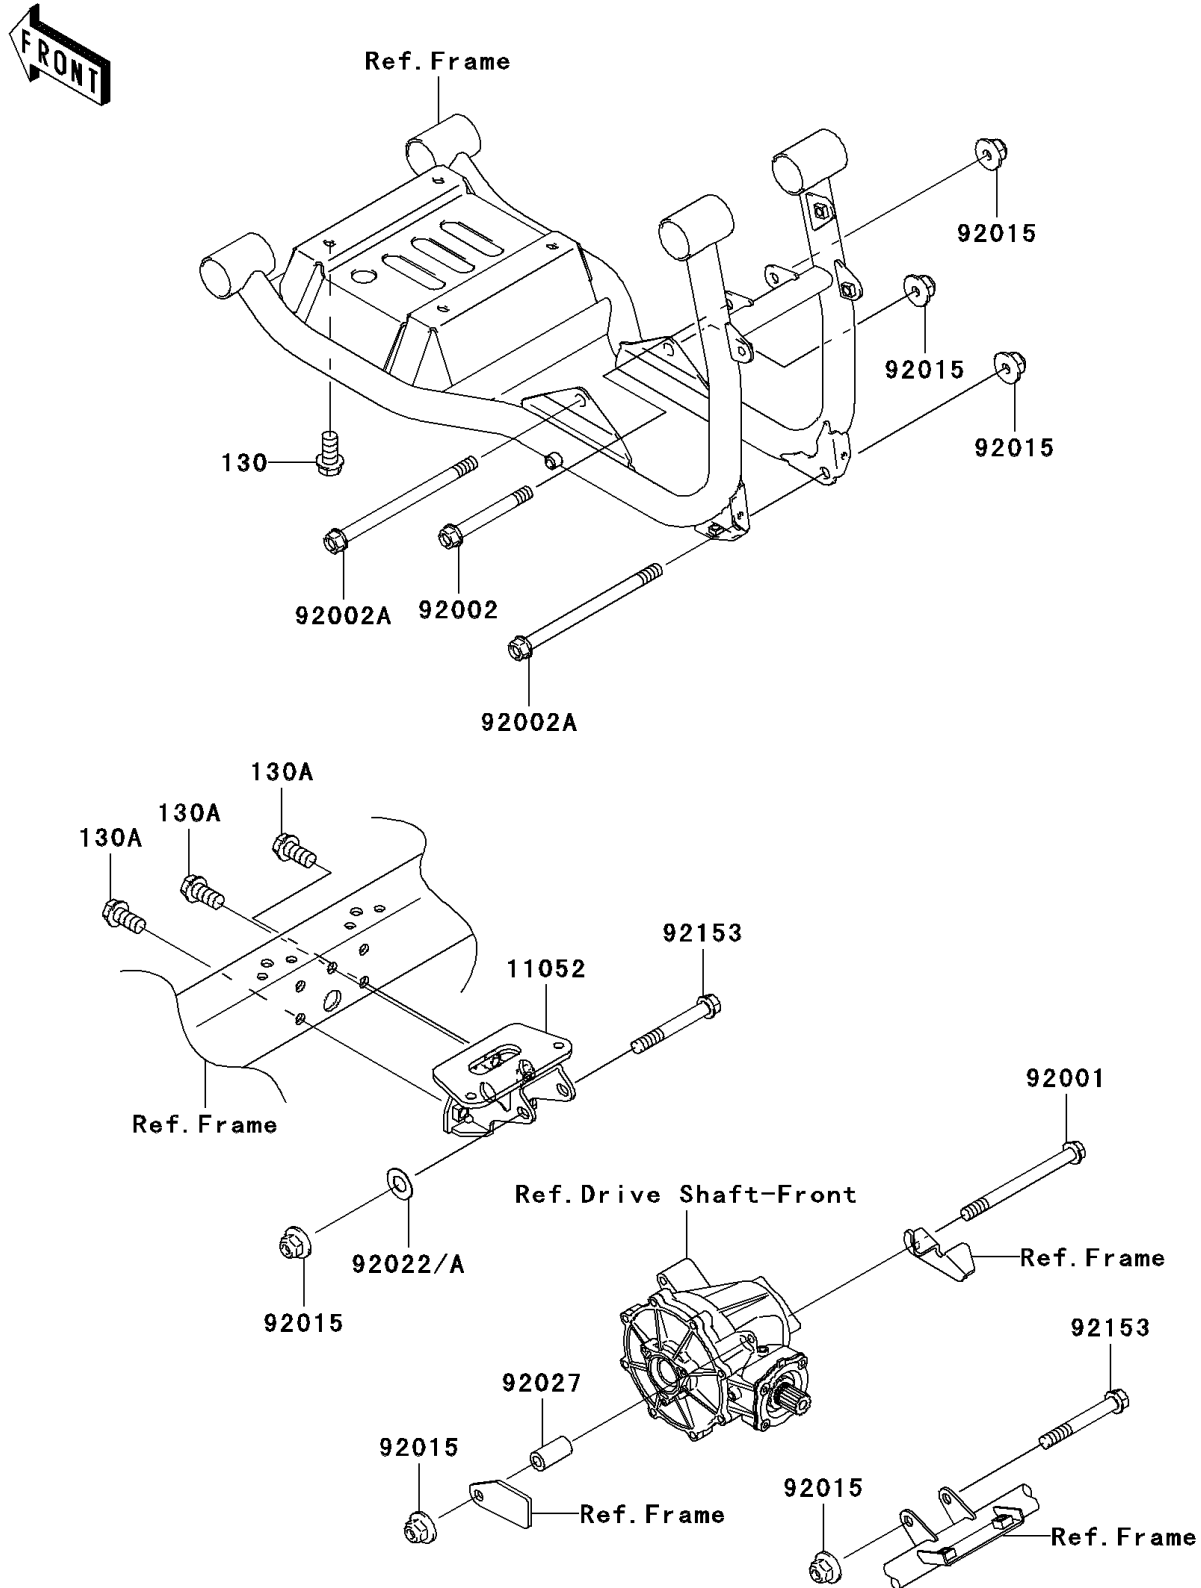

2008 Mule 3010 Trans4x4 Hardwoods Green HD

PARTS DIAGRAM

Engine Mount

F2122

2008 Mule 3010 Trans4x4 Hardwoods Green HD

PARTS LIST

Engine Mount

ITEM NAME	PART NUMBER	QUANTITY
-----------	-------------	----------
