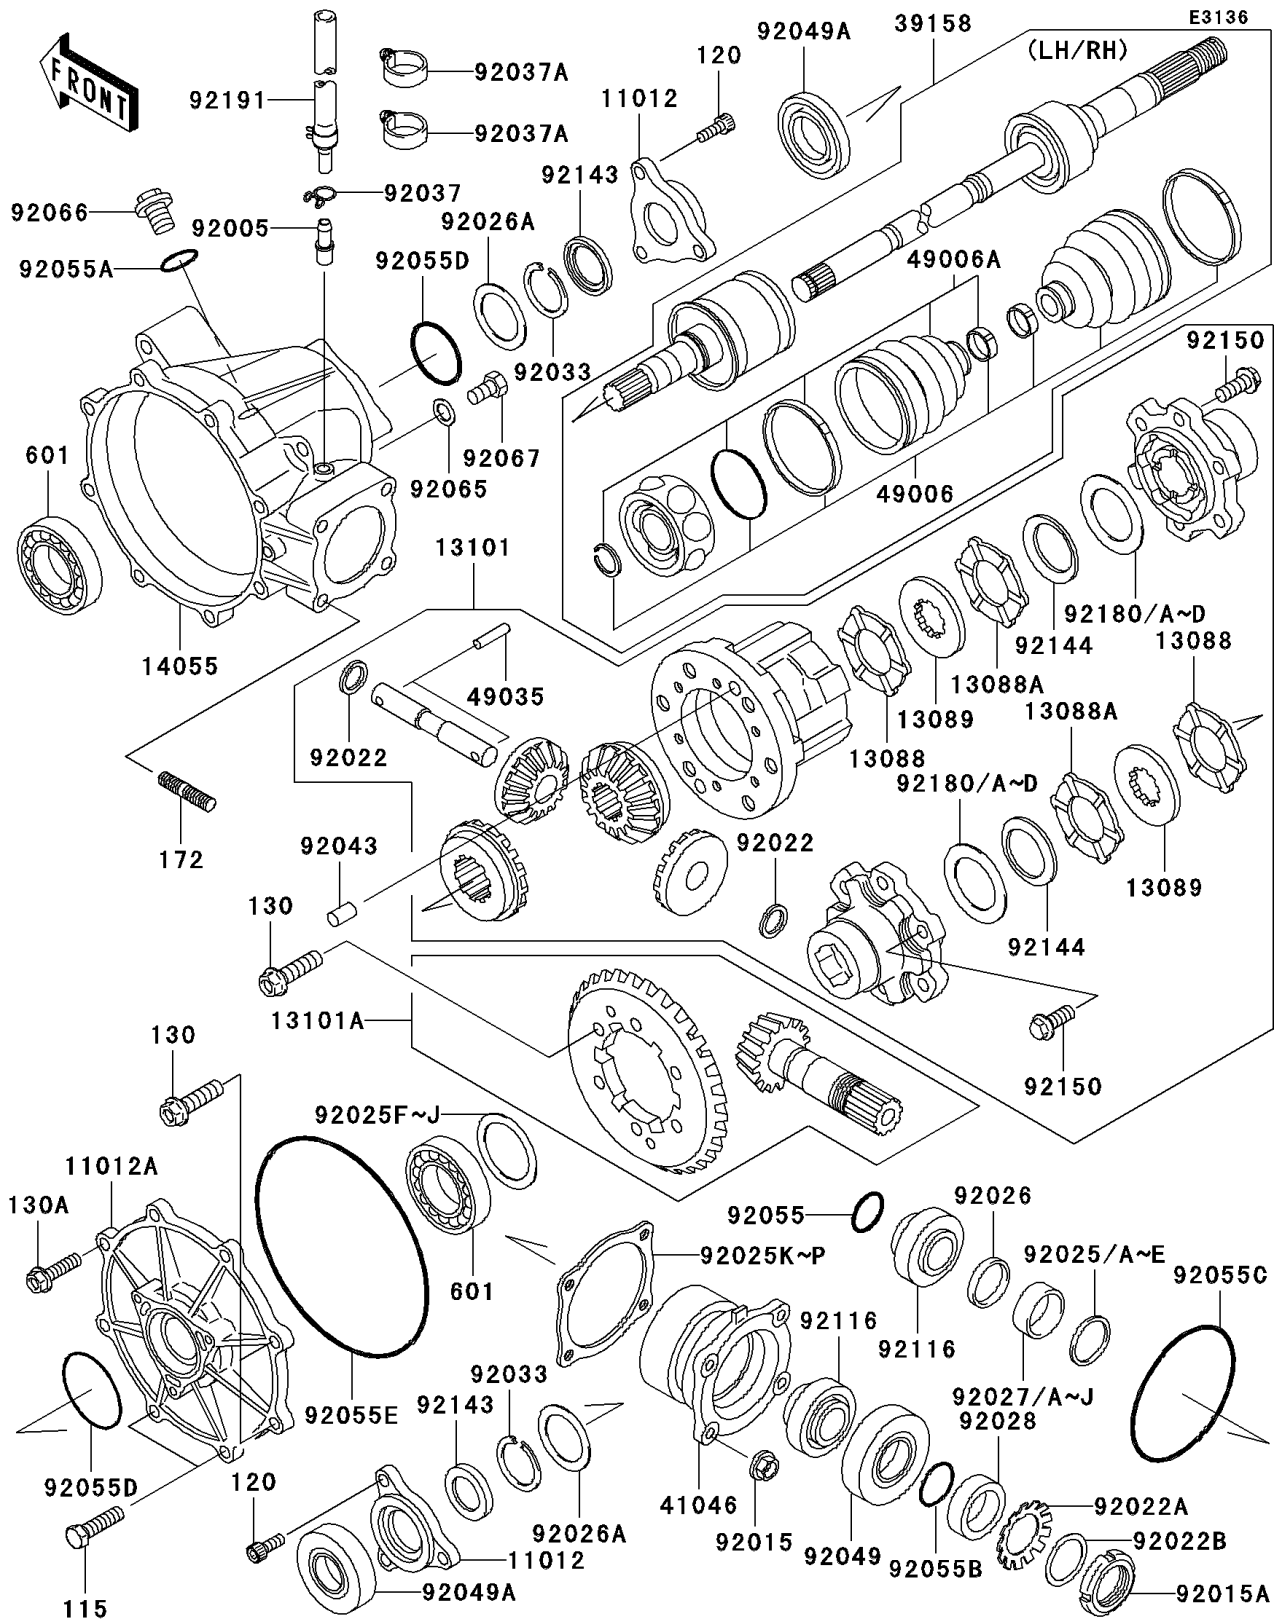

2008 Mule 3010 Trans4x4 Hardwoods Green HD

PARTS DIAGRAM

Drive Shaft-Front

2008 Mule 3010 Trans4x4 Hardwoods Green HD

PARTS LIST

Drive Shaft-Front

ITEM NAME	PART NUMBER	QUANTITY
-----------	-------------	----------
