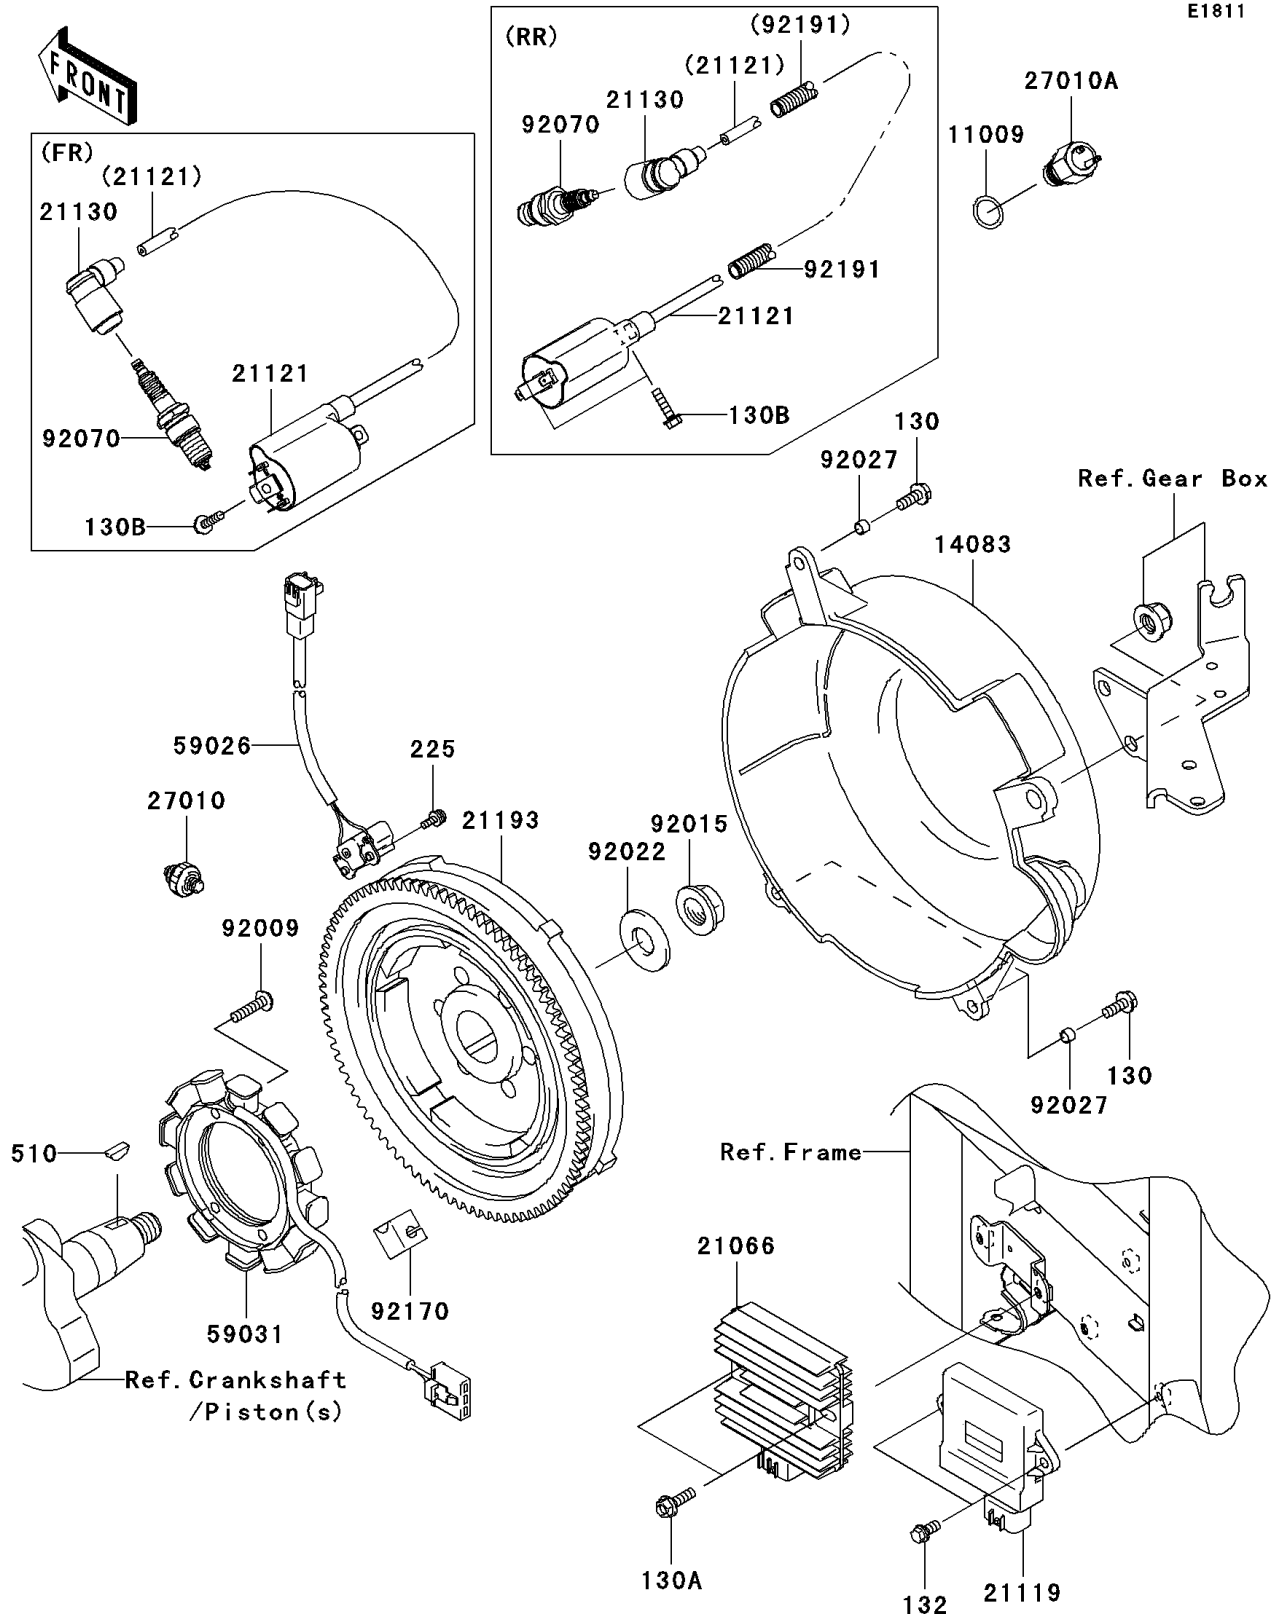

## PARTS DIAGRAM

### Generator/Ignition Coil

## PARTS LIST

### Generator/Ignition Coil

ITEM NAME	PART NUMBER	QUANTITY
BOLT-FLANGED,6X16 (Ref # 130)	130AA0616	3
BOLT-FLANGED,6X20 (Ref # 130A)	130BB0620	2
BOLT-FLANGED,5X20 (Ref # 130B)	130B0520	4
BOLT-FLANGED-SMALL,6X12 (Ref # 132)	132BB0612	2
SCREW-PAN-WSP-CROS,4X14 (Ref # 225)	225AA0414	2
KEY-WOODRUFF (Ref # 510)	510A5100	1
GASKET (Ref # 11009)	11009-2766	1
COVER-FLYWHEEL (Ref # 14083)	14083-2052	1
REGULATOR-VOLTAGE (Ref # 21066)	21066-1127	1
IGNITER (Ref # 21119)	21119-0045	1
COIL-IGNITION (Ref # 21121)	21121-2092	2
CAP-SPARK PLUG (Ref # 21130)	21130-2060	2
FLYWHEEL-ASSY (Ref # 21193)	21193-2184	1
SWITCH,OIL PRESSURE (Ref # 27010)	27010-1313	1
SWITCH,TEMP (Ref # 27010A)	27010-2182	1
COIL-PULSING (Ref # 59026)	59026-2065	1
COIL-CHARGING (Ref # 59031)	59031-2126	1
SCREW (Ref # 92009)	92009-2273	4
NUT (Ref # 92015)	92015-2167	1
WASHER (Ref # 92022)	92022-2229	1
COLLAR,6.2X7.8X5 (Ref # 92027)	92027-2096	3
PLUG-SPARK,BPR2ES(NGK),SOLID (Ref # 92070)	92070-2110	2
CLAMP (Ref # 92170)	92170-2056	1
TUBE (Ref # 92191)	92191-2124	1