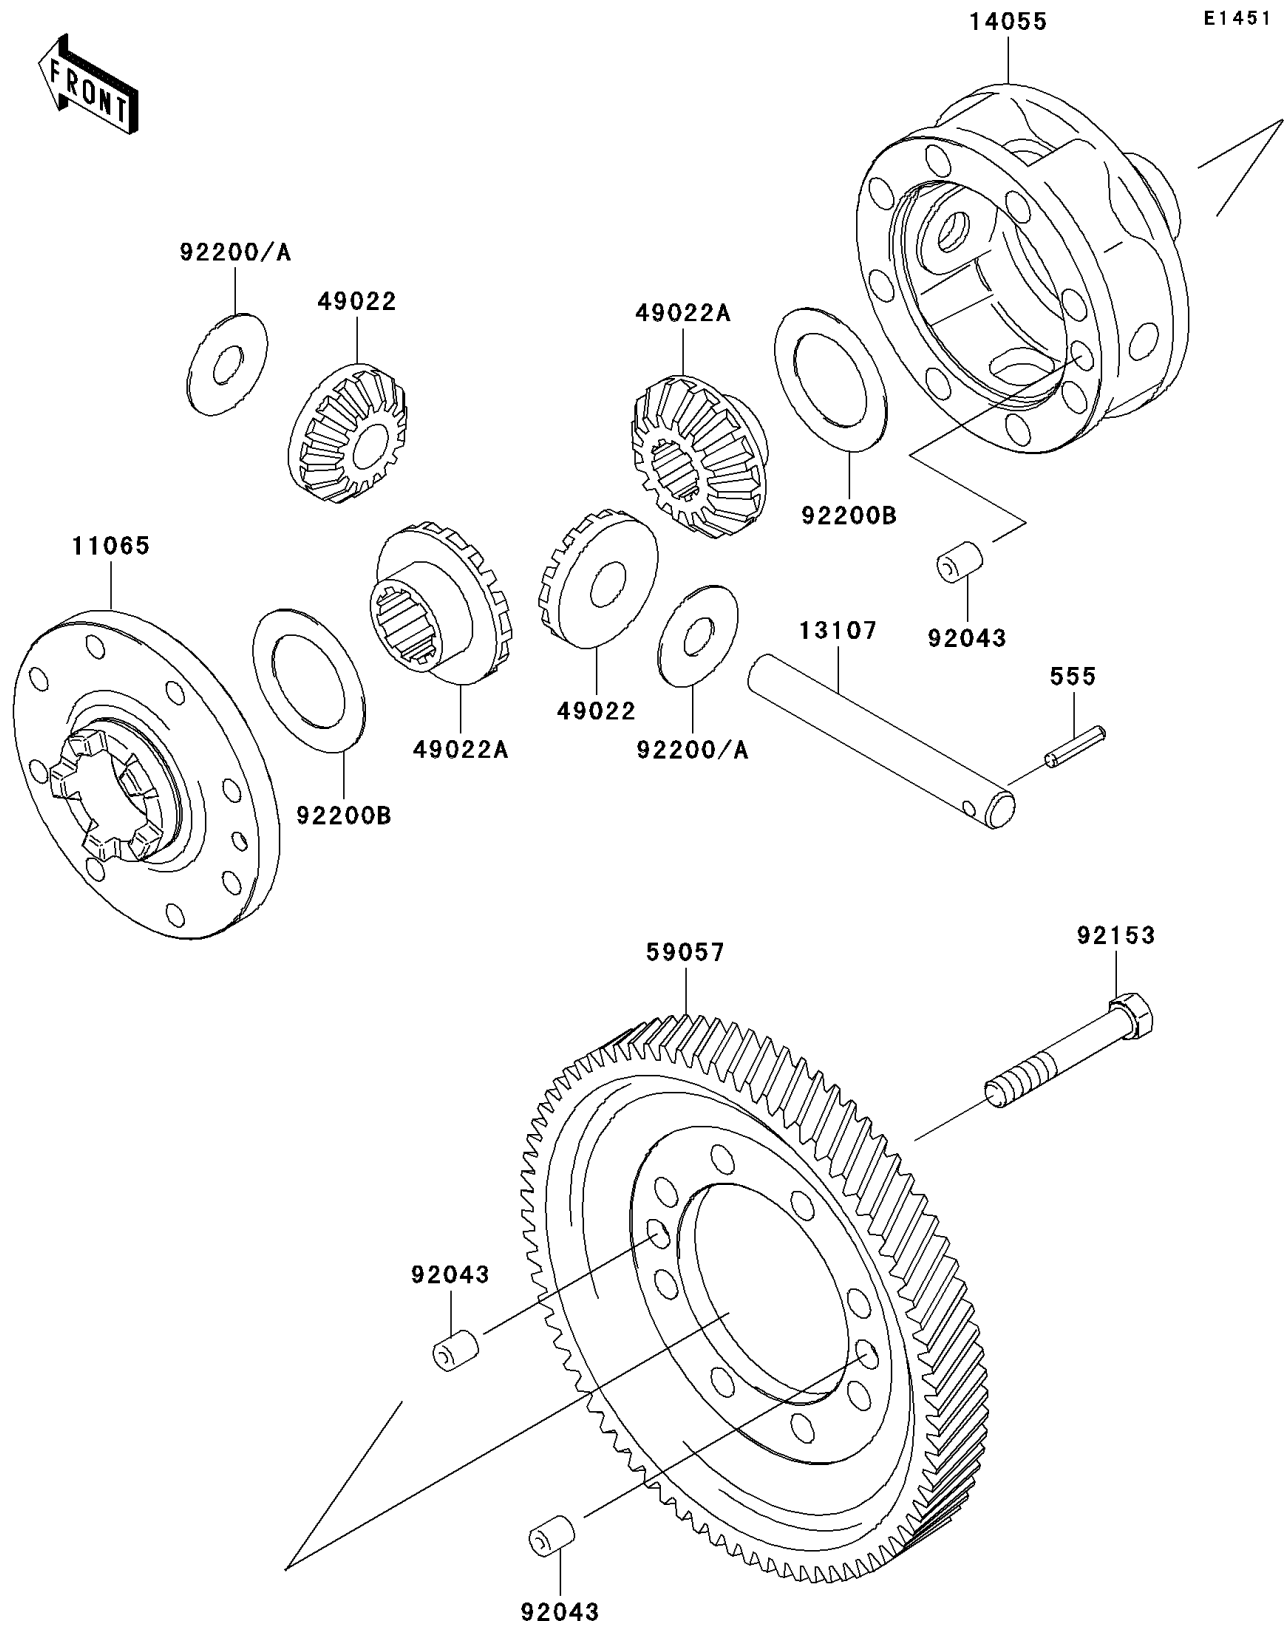

2008 Mule 3010 Trans4x4 Hardwoods Green HD

PARTS DIAGRAM

Differential

2008 Mule 3010 Trans4x4 Hardwoods Green HD

PARTS LIST

Differential

ITEM NAME	PART NUMBER	QUANTITY
-----------	-------------	----------
