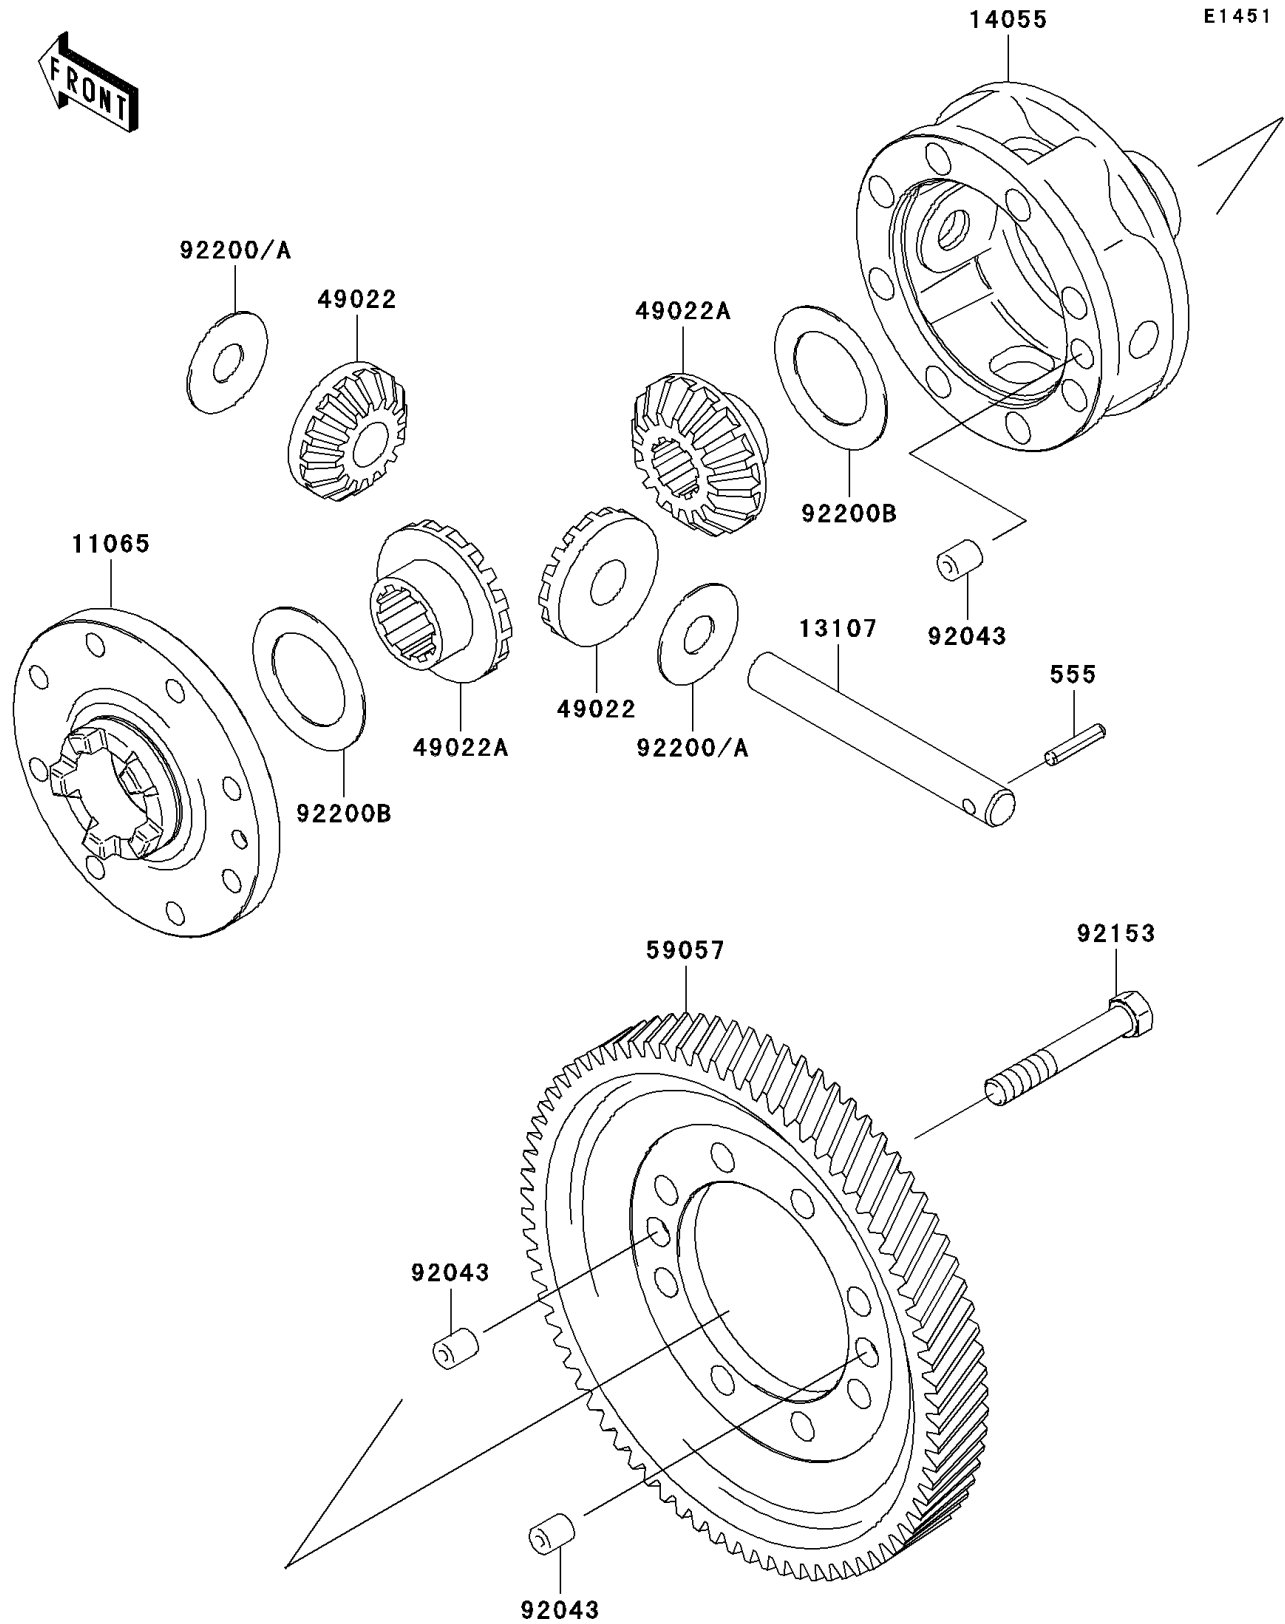

Mule 3010 Trans4x4 Hardwoods Green HD

PARTS DIAGRAM

Differential