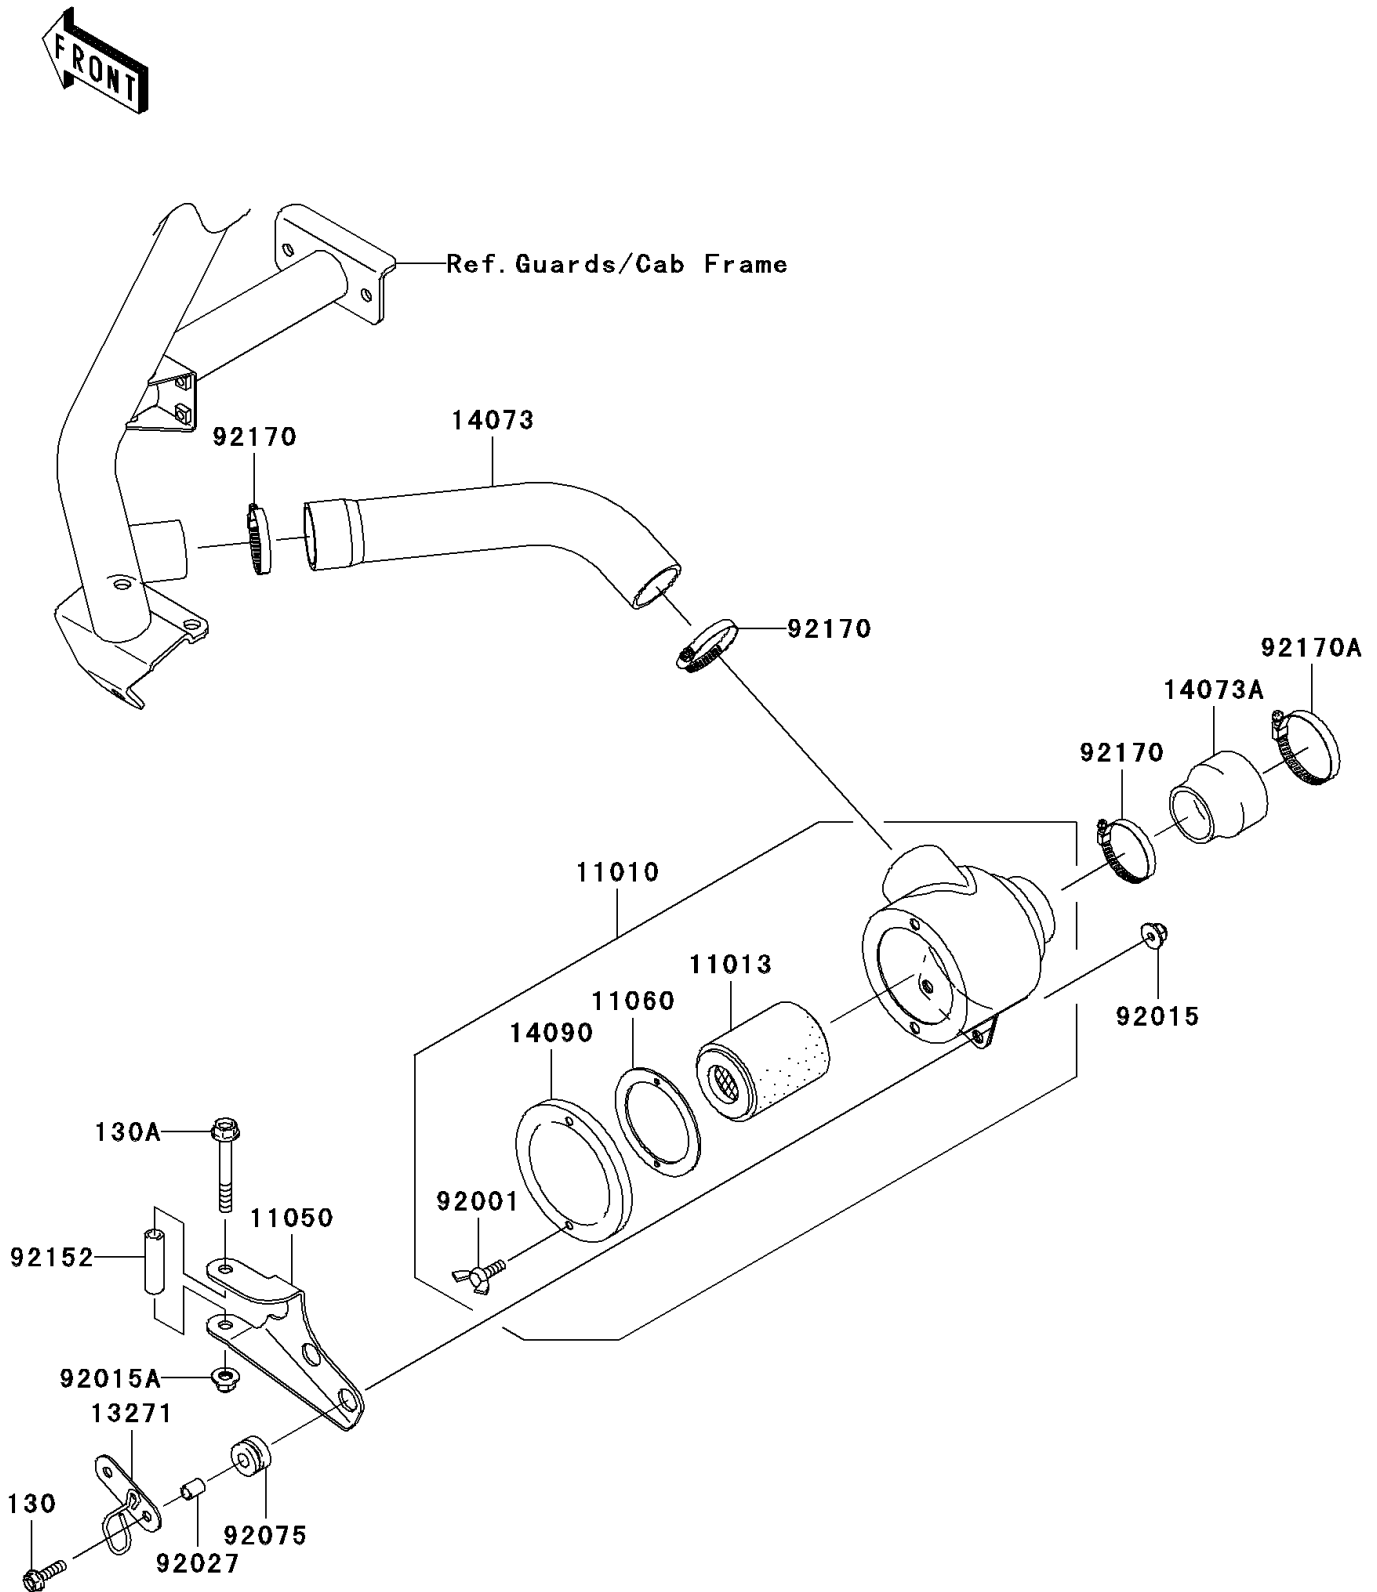

2008 Mule 3010 Trans4x4 Hardwoods Green HD

PARTS DIAGRAM

Air Cleaner-Belt Converter

E1394

2008 Mule 3010 Trans4x4 Hardwoods Green HD

PARTS LIST

Air Cleaner-Belt Converter

ITEM NAME	PART NUMBER	QUANTITY
-----------	-------------	----------
