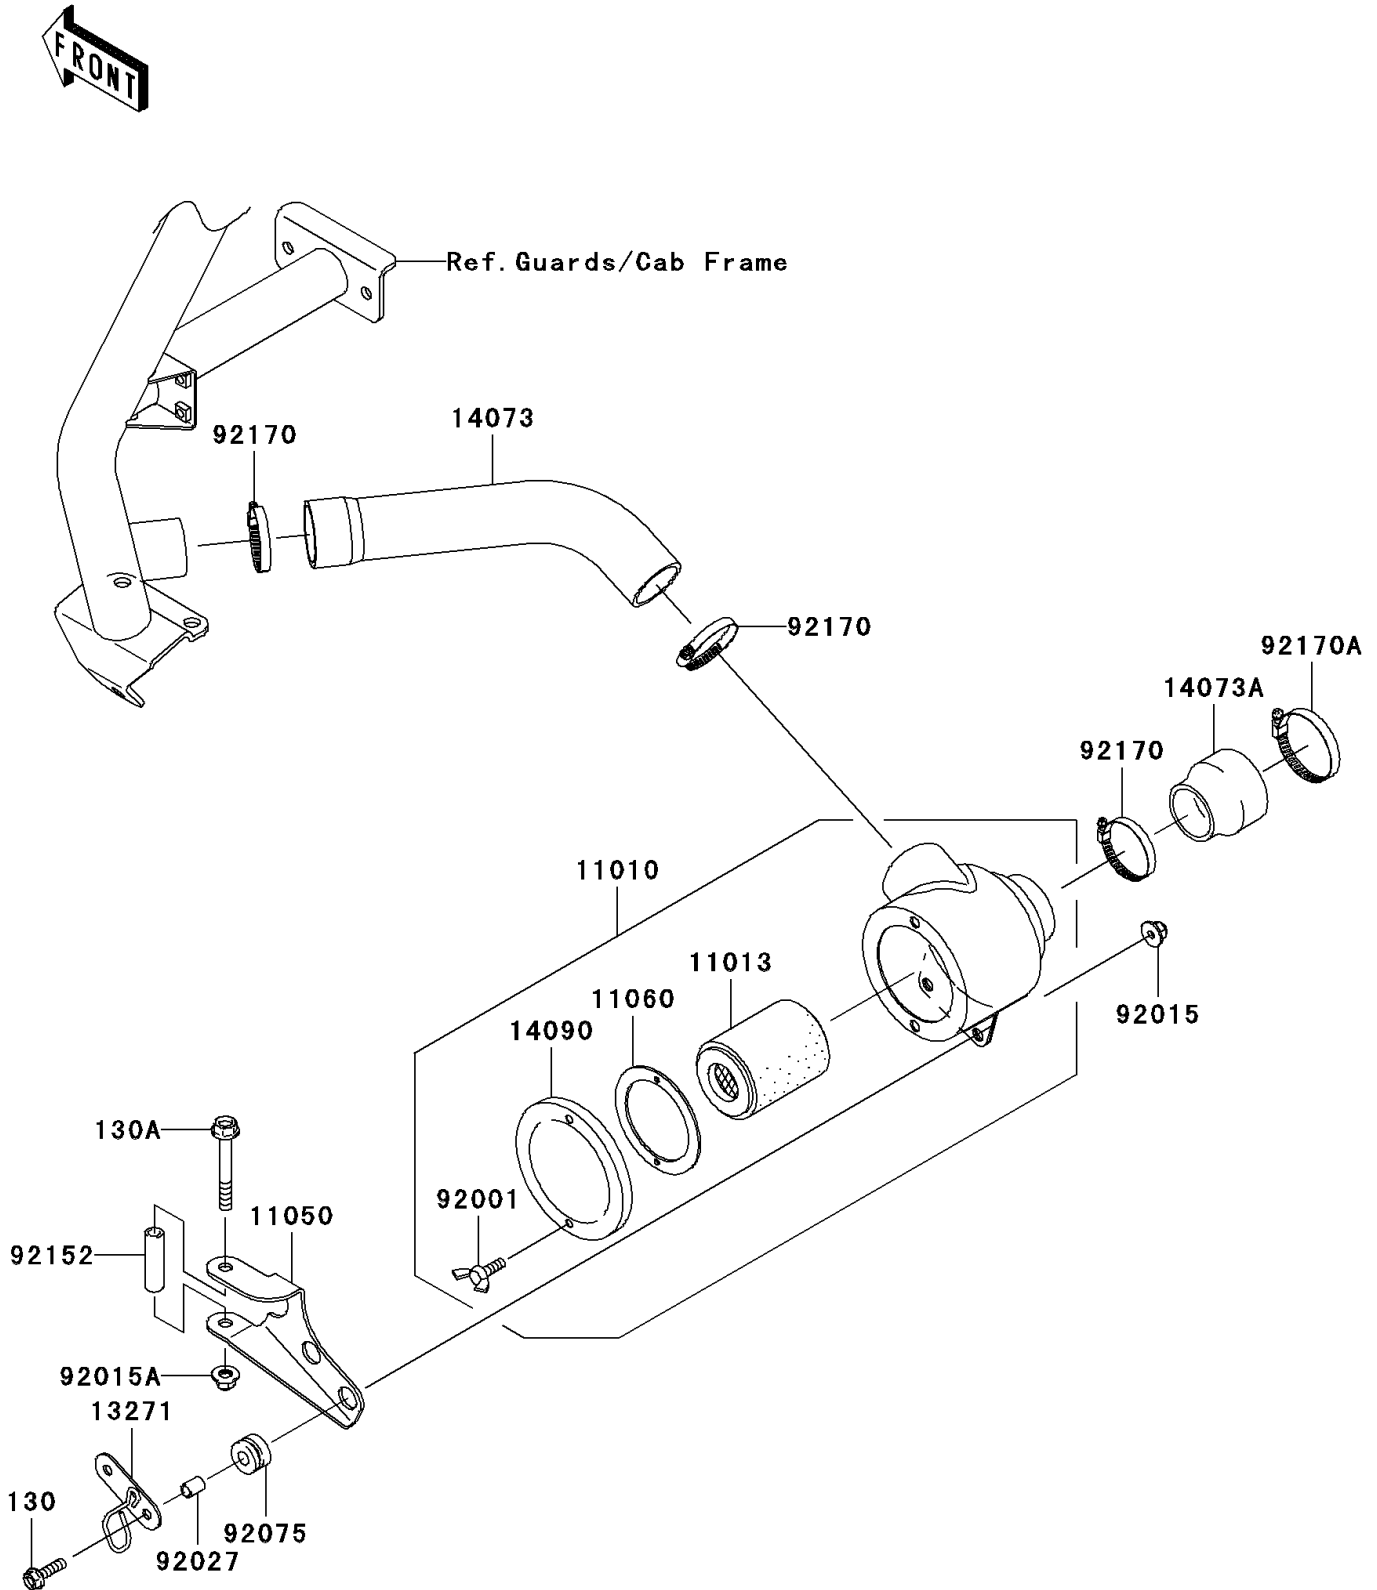

## PARTS DIAGRAM

### Air Cleaner-Belt Converter

E1394

## PARTS LIST

### Air Cleaner-Belt Converter

ITEM NAME	PART NUMBER	QUANTITY
BOLT-FLANGED,8X30 (Ref # 130)	130AB0830	2
BOLT-FLANGED,10X75 (Ref # 130A)	130BB1075	1
FILTER-ASSY-AIR (Ref # 11010)	11010-0062	1
ELEMENT-AIR FILTER (Ref # 11013)	11013-1263	1
BRACKET (Ref # 11050)	11050-1404	1
GASKET,AIR FILTER CASE (Ref # 11060)	11060-1975	1
PLATE (Ref # 13271)	13271-7587	1
DUCT (Ref # 14073)	14073-1699	1
DUCT (Ref # 14073A)	14073-1700	1
COVER,AIR FILTER (Ref # 14090)	14090-1766	1
BOLT,WING,6X15 (Ref # 92001)	92001-1703	2
NUT,8MM (Ref # 92015)	92015-1432	2
NUT,LOCK,10MM (Ref # 92015A)	92015-1597	1
COLLAR,8.8X12X15.5 (Ref # 92027)	92027-1081	2
DAMPER (Ref # 92075)	92075-1736	2
COLLAR,10.5X16X50 (Ref # 92152)	92152-0083	1
CLAMP (Ref # 92170)	92170-1674	3
CLAMP (Ref # 92170A)	92170-1764	1