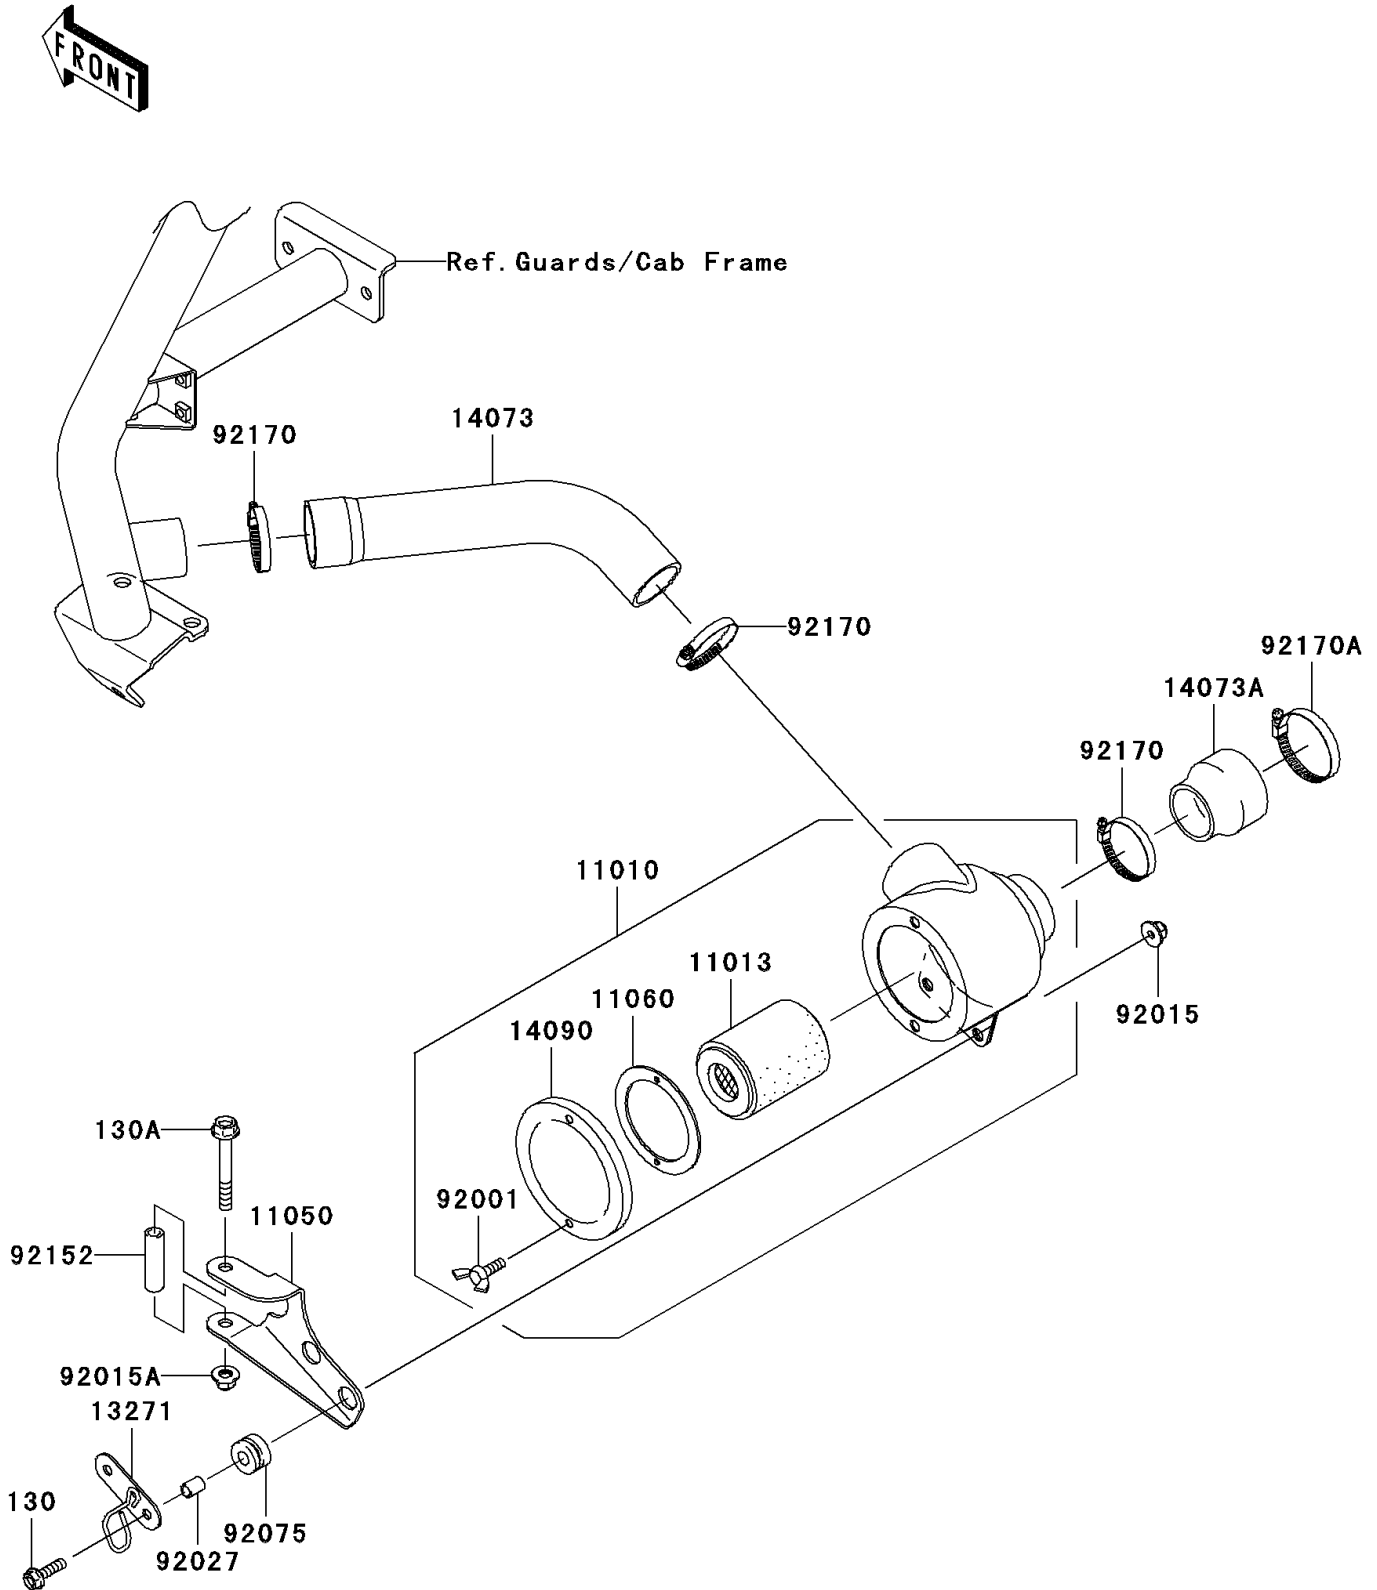

2007 Mule 3010 Trans4x4 Hardwoods Green HD

PARTS DIAGRAM

Air Cleaner-Belt Converter

E1394

2007 Mule 3010 Trans4x4 Hardwoods Green HD

Kawasaki
Let the Good Times Roll®

PARTS LIST

Air Cleaner-Belt Converter

ITEM NAME	PART NUMBER	QUANTITY
BOLT-FLANGED,8X30 (Ref # 130)	130AB0830	2
BOLT-FLANGED,10X75 (Ref # 130A)	130BB1075	1
FILTER-ASSY-AIR (Ref # 11010)	11010-0062	1
ELEMENT-AIR FILTER (Ref # 11013)	11013-1263	1
BRACKET (Ref # 11050)	11050-1404	1
GASKET,AIR FILTER CASE (Ref # 11060)	11060-1975	1
PLATE (Ref # 13271)	13271-7587	1
DUCT (Ref # 14073)	14073-1699	1
DUCT (Ref # 14073A)	14073-1700	1
COVER,AIR FILTER (Ref # 14090)	14090-1766	1
BOLT,WING,6X15 (Ref # 92001)	92001-1703	2
NUT,8MM (Ref # 92015)	92015-1432	2
NUT,LOCK,10MM (Ref # 92015A)	92015-1597	1
COLLAR,8.8X12X15.5 (Ref # 92027)	92027-1081	2
DAMPER (Ref # 92075)	92075-1736	2
COLLAR,10.5X16X50 (Ref # 92152)	92152-0083	1
CLAMP (Ref # 92170)	92170-1674	3
CLAMP (Ref # 92170A)	92170-1764	1