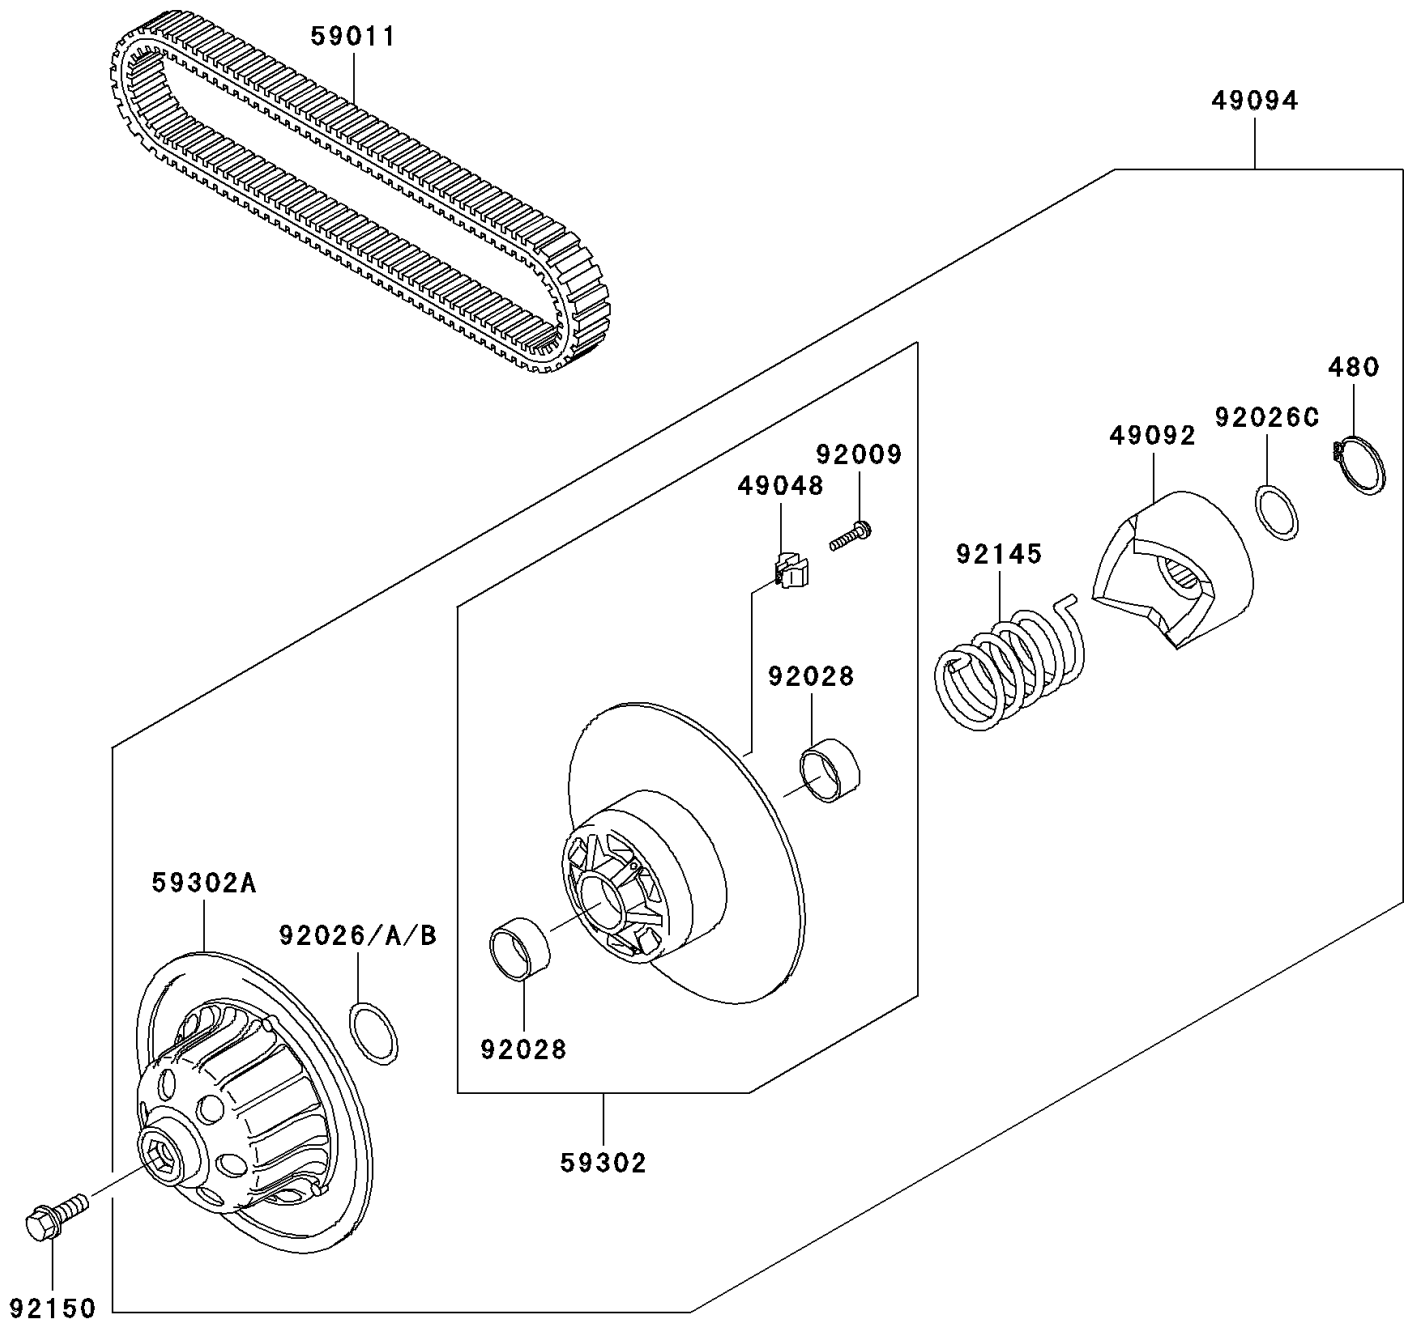

2008 Mule 3010 Trans4x4 Hardwoods Green HD

PARTS DIAGRAM

Driven Converter/Drive Belt

E1392

2008 Mule 3010 Trans4x4 Hardwoods Green HD

PARTS LIST

Driven Converter/Drive Belt

ITEM NAME	PART NUMBER	QUANTITY
-----------	-------------	----------
