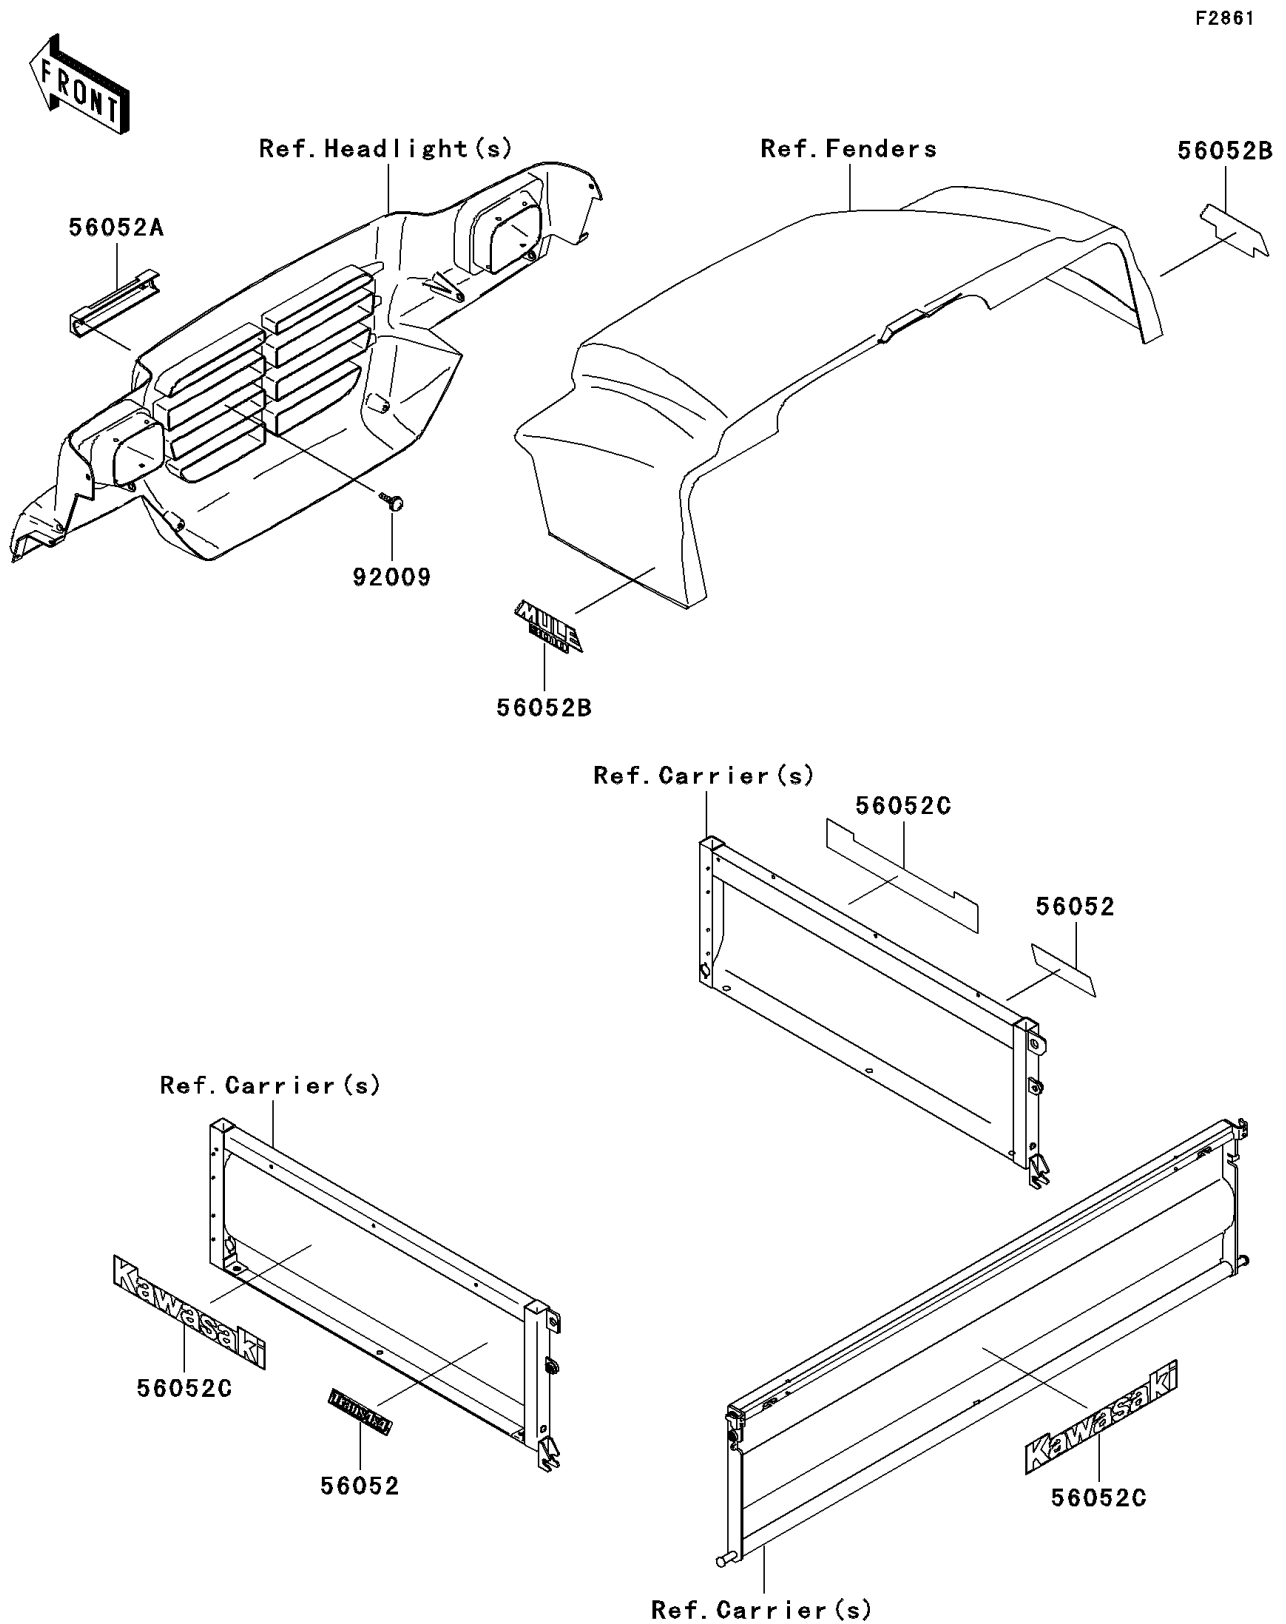

Mule 3010 Trans4x4

PARTS DIAGRAM

Decals

Mule 3010 Trans4x4

PARTS LIST

Decals

ITEM NAME	PART NUMBER	QUANTITY
MARK,SIDE PLATE,TRANS 4X4 (Ref # 56052)	56052-0615	2
MARK,FRONT GRIL,KAWASAKI (Ref # 56052A)	56052-1245	1
MARK,FR FENDER,MULE 3010 (Ref # 56052B)	56052-1268	2
MARK,KAWASAKI (Ref # 56052C)	56052-1809	3
SCREW,TAPPING,4X12 (Ref # 92009)	92009-1444	2