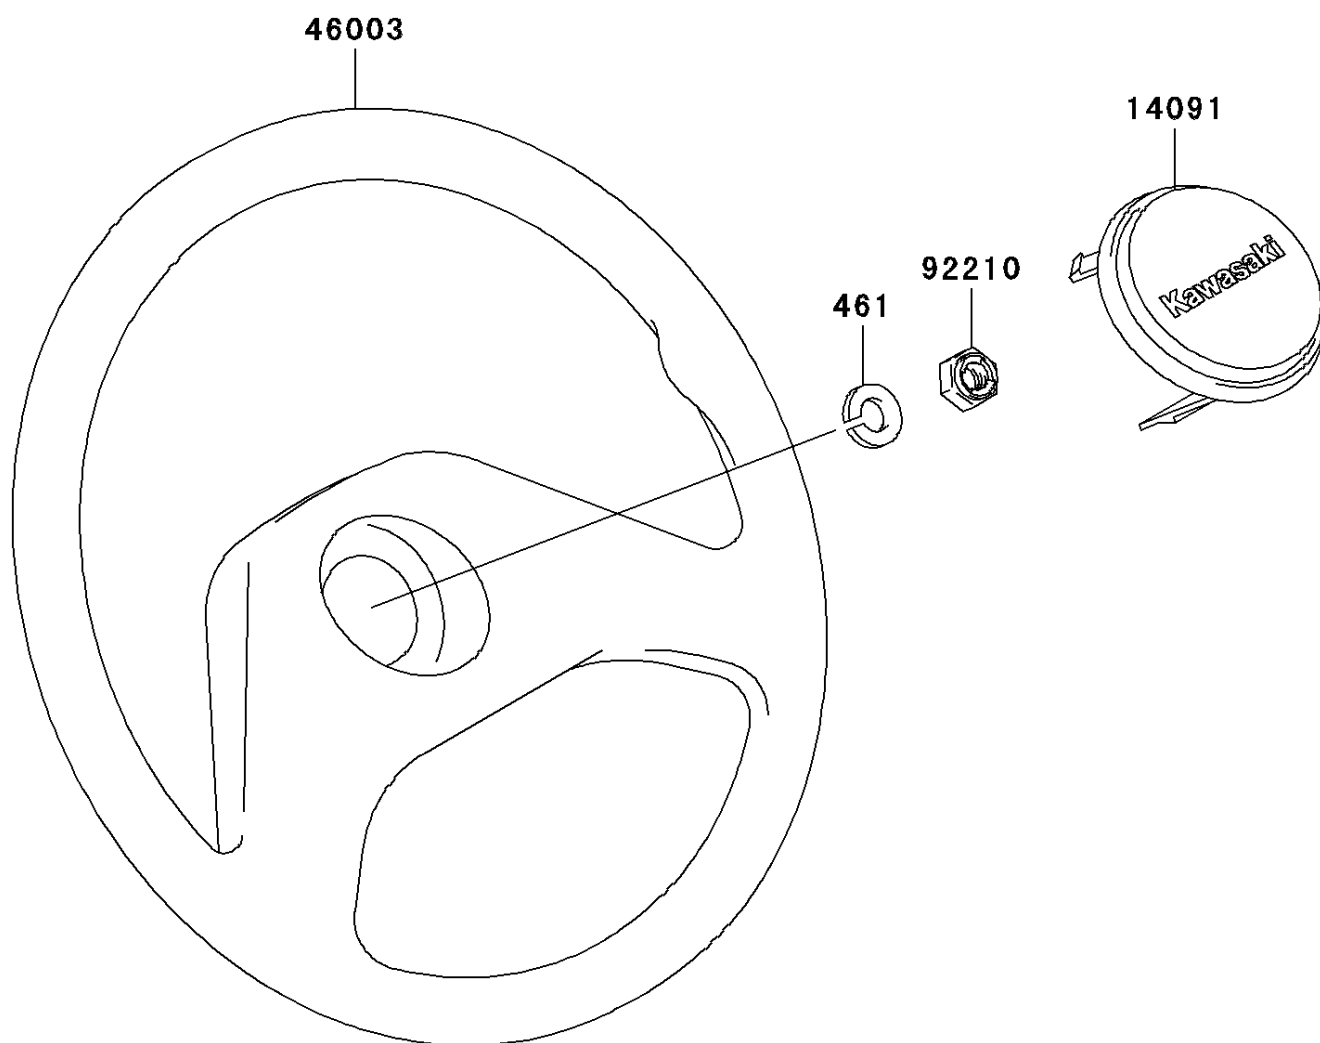

2008 Mule 3010 Trans4x4

PARTS DIAGRAM

Steering Wheel

F2311

2008 Mule 3010 Trans4x4

PARTS LIST

Steering Wheel

| ITEM NAME | PART NUMBER | QUANTITY |
|---------------------------------|-------------|----------|
| WASHER-SPRING,12MM (Ref # 461) | 461F1200 | 1 |
| COVER,HORN SWITCH (Ref # 14091) | 14091-1247 | 1 |
| HANDLE (Ref # 46003) | 46003-1308 | 1 |
| NUT,LOCK,12MM (Ref # 92210) | 92210-1249 | 1 |