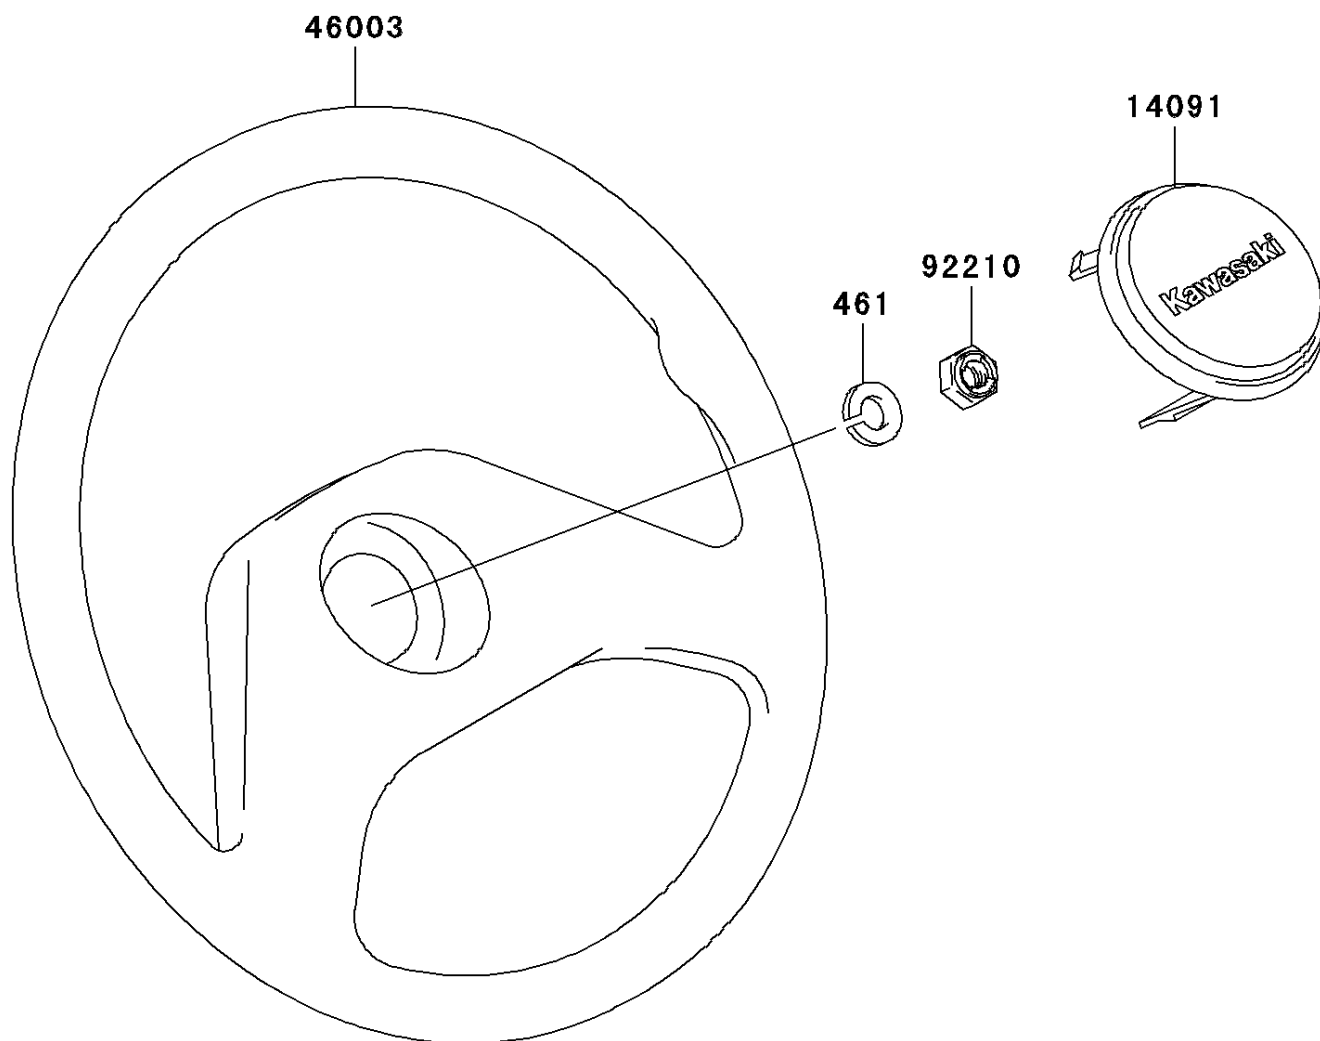

Mule 3010 Trans4x4

PARTS DIAGRAM

Steering Wheel

Kawasaki

Let the Good Times Roll®

F2311

Mule 3010 Trans4x4

PARTS LIST

Steering Wheel

ITEM NAME	PART NUMBER	QUANTITY
WASHER-SPRING,12MM (Ref # 461)	461F1200	1
COVER,HORN SWITCH (Ref # 14091)	14091-1247	1
HANDLE (Ref # 46003)	46003-1308	1
NUT,LOCK,12MM (Ref # 92210)	92210-1249	1