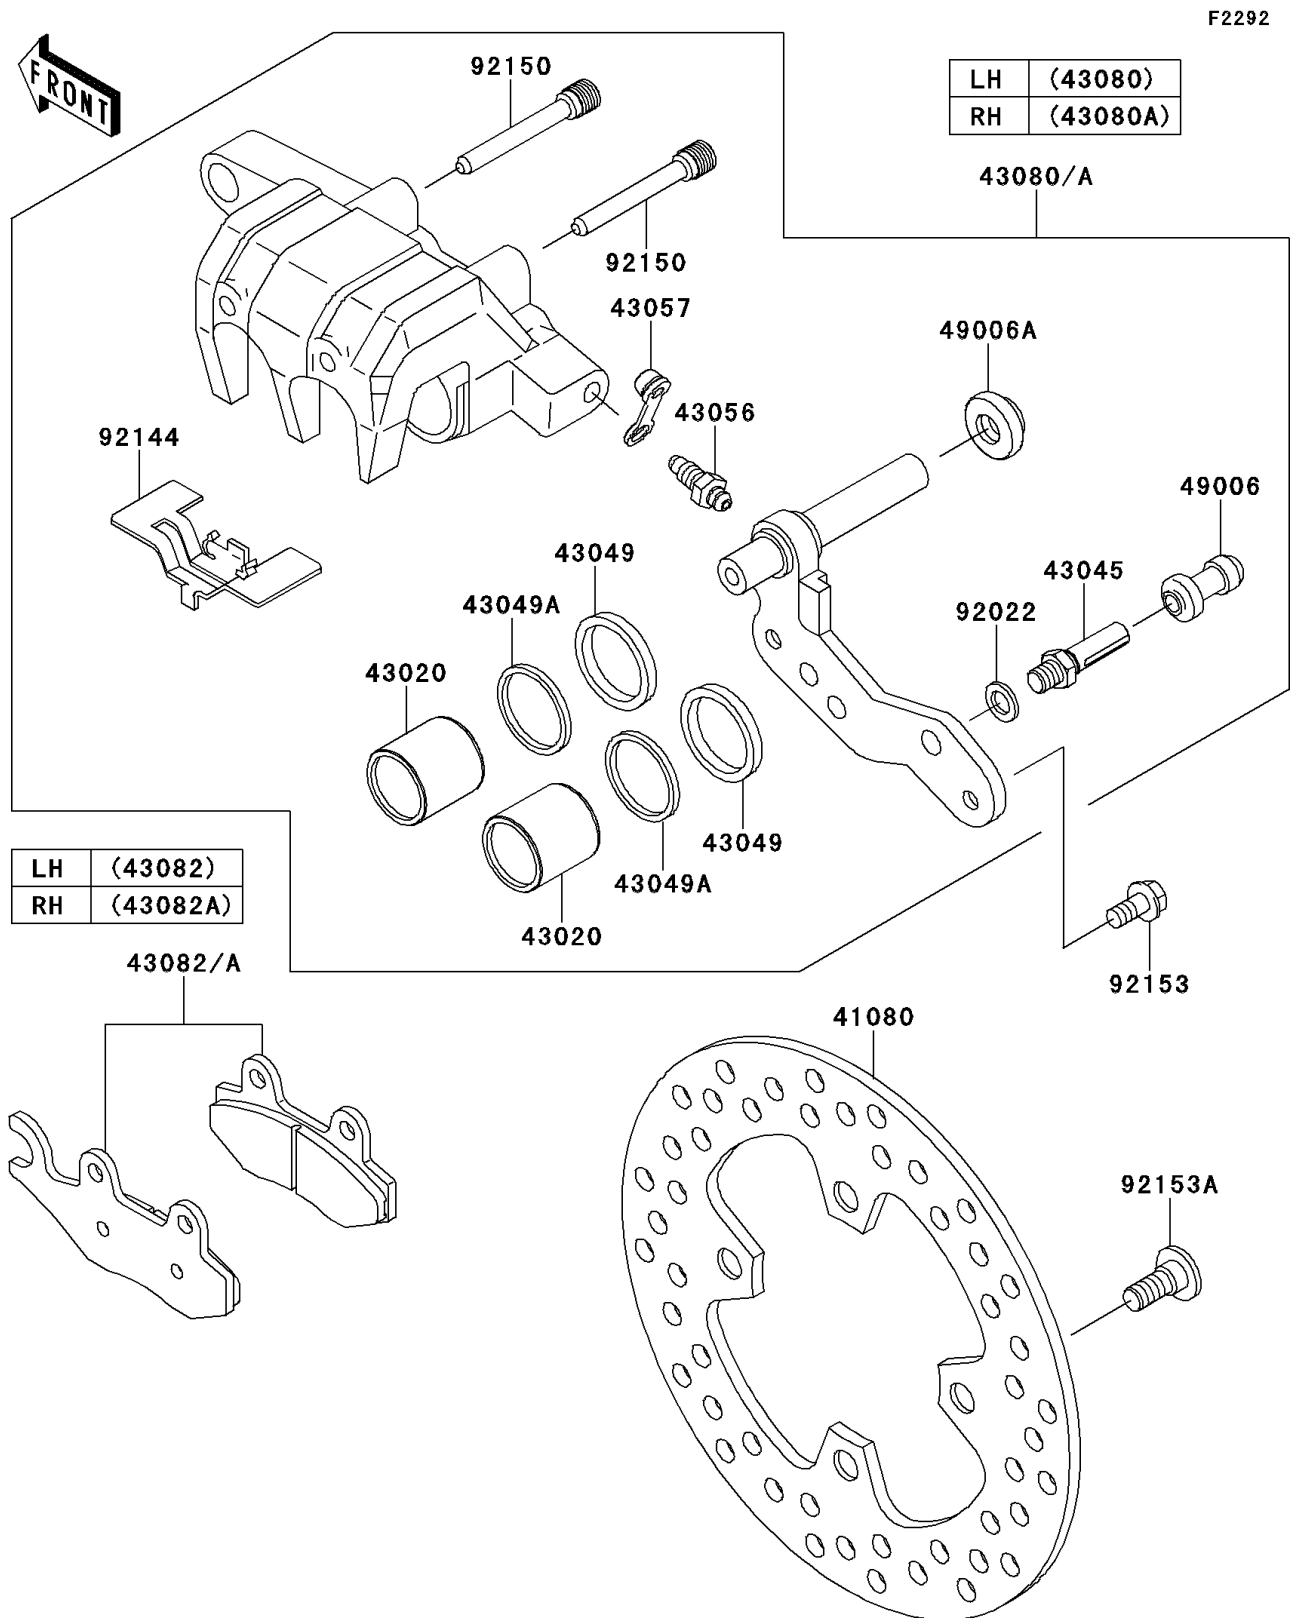

2010 Teryx[®] 750 FI 4x4 Sport

PARTS DIAGRAM

Front Brake

2010 Teryx[®] 750 FI 4x4 Sport

PARTS LIST

Front Brake

ITEM NAME

PART NUMBER

QUANTITY
