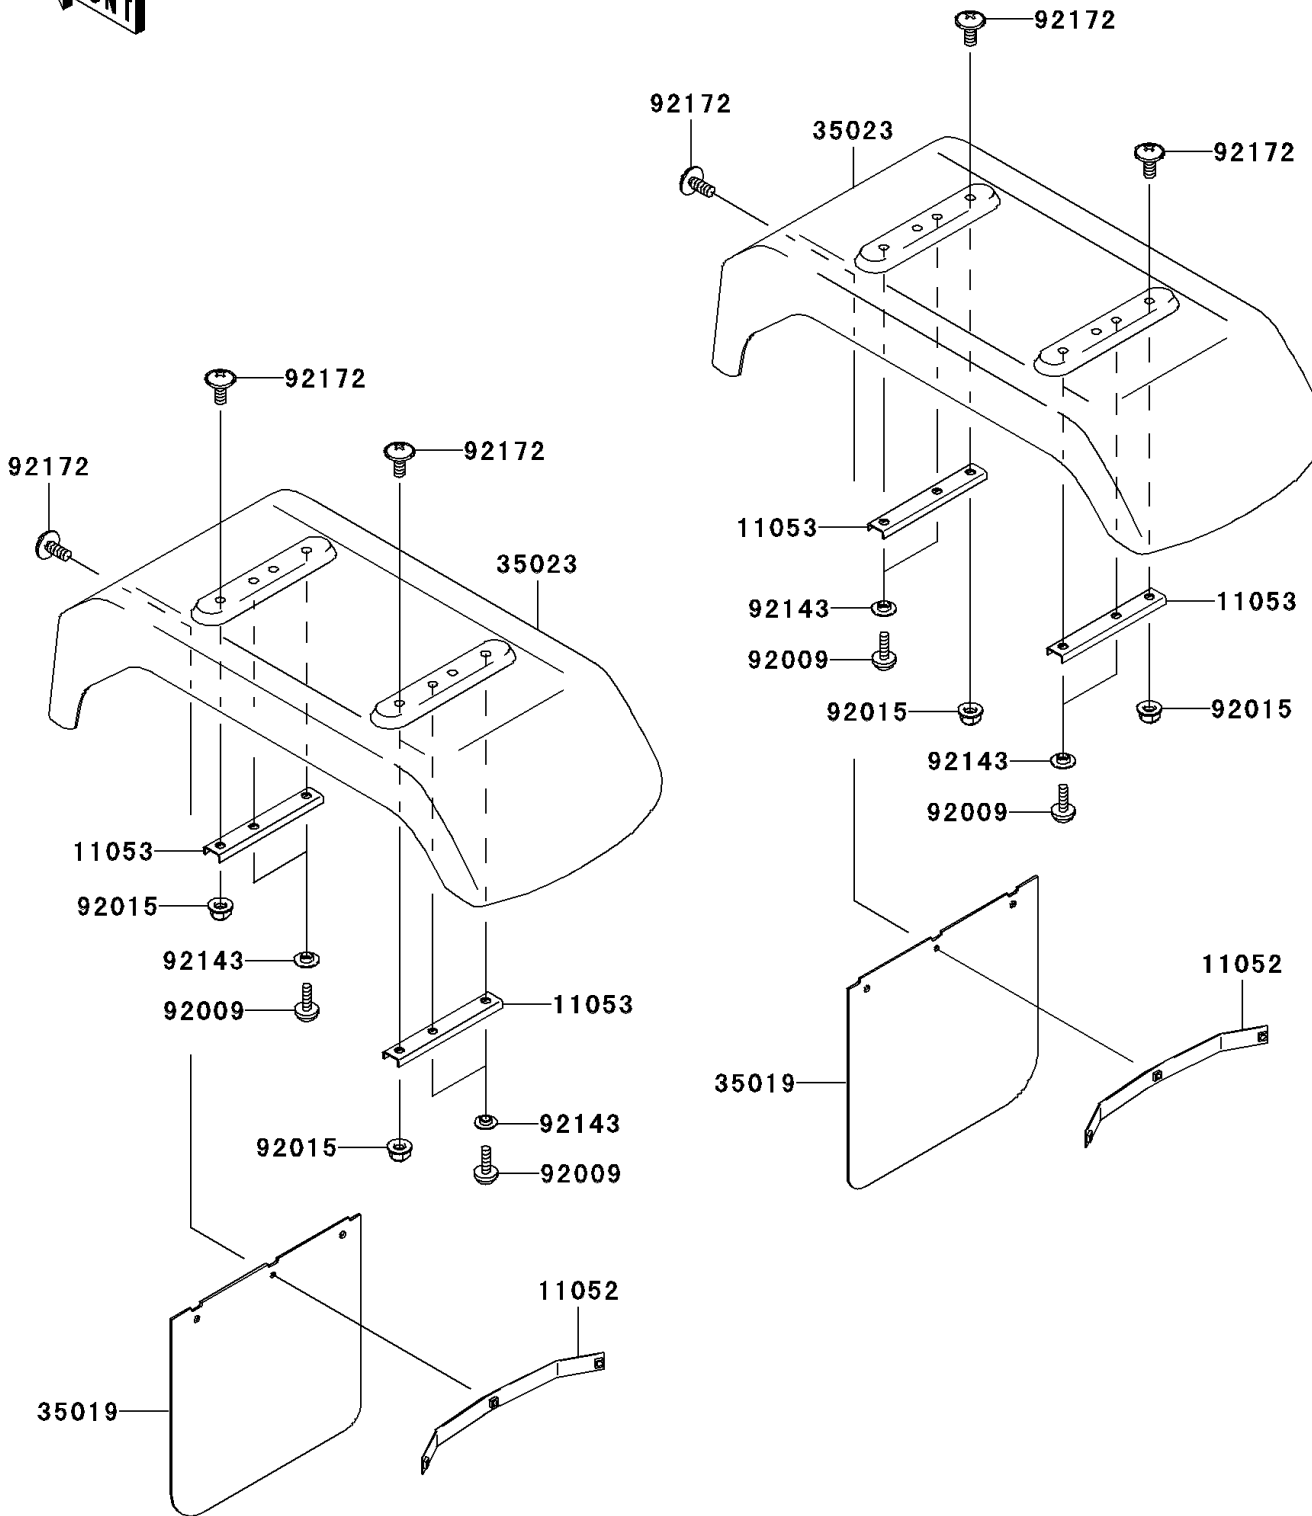

Mule 3010 Trans4x4

PARTS DIAGRAM

Rear Fender(s)

F2172

Mule 3010 Trans4x4

PARTS LIST

Rear Fender(s)

ITEM NAME	PART NUMBER	QUANTITY
BRACKET,REAR FLAP (Ref # 11052)	11052-1313	2
BRACKET,RR FENDER (Ref # 11053)	11053-7558	4
FLAP,REAR FENDER (Ref # 35019)	35019-1244	2
FENDER-REAR (Ref # 35023)	35023-1557	2
SCREW,TAPPING,6X16 (Ref # 92009)	92009-1166	8
NUT,LOCK,FLANGED,6MM (Ref # 92015)	92015-1675	4
COLLAR (Ref # 92143)	92143-1087	8
SCREW,6X14 (Ref # 92172)	92172-0004	10