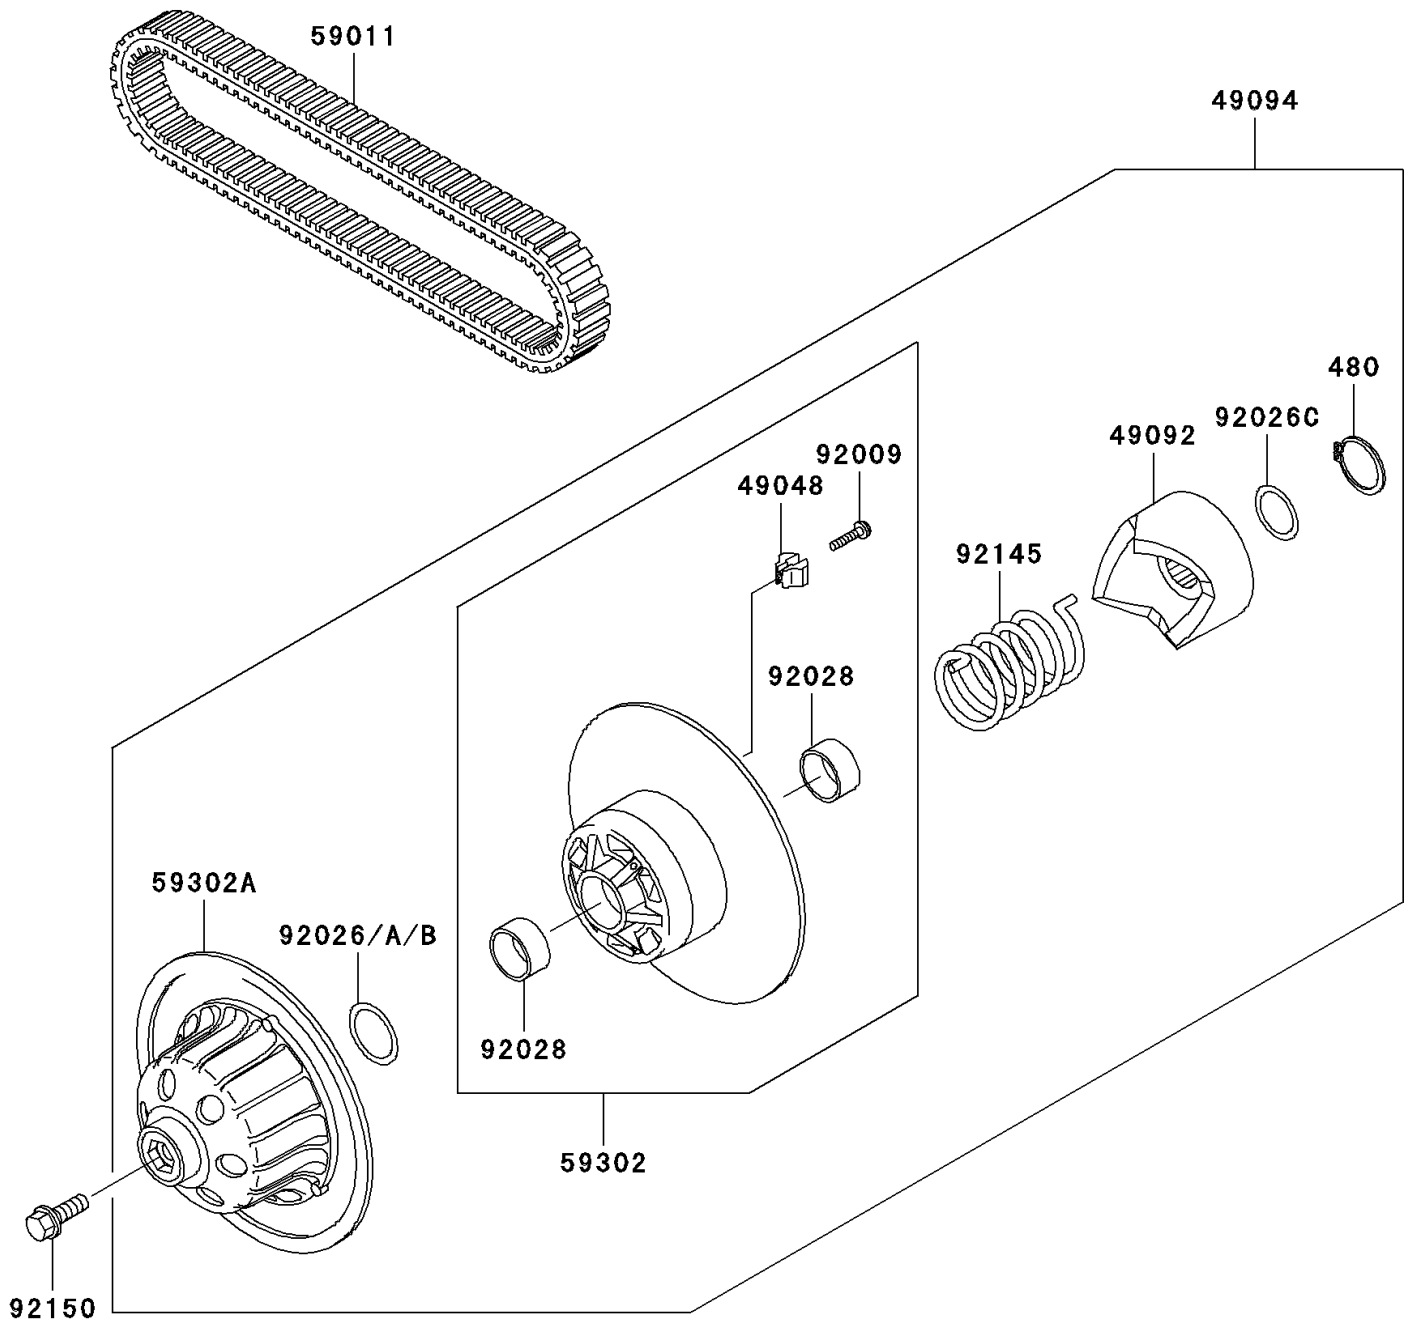

Mule 3010 Trans4x4

PARTS DIAGRAM

Driven Converter/Drive Belt

E1392

Mule 3010 Trans4x4

PARTS LIST

Driven Converter/Drive Belt

ITEM NAME

PART NUMBER

QUANTITY
