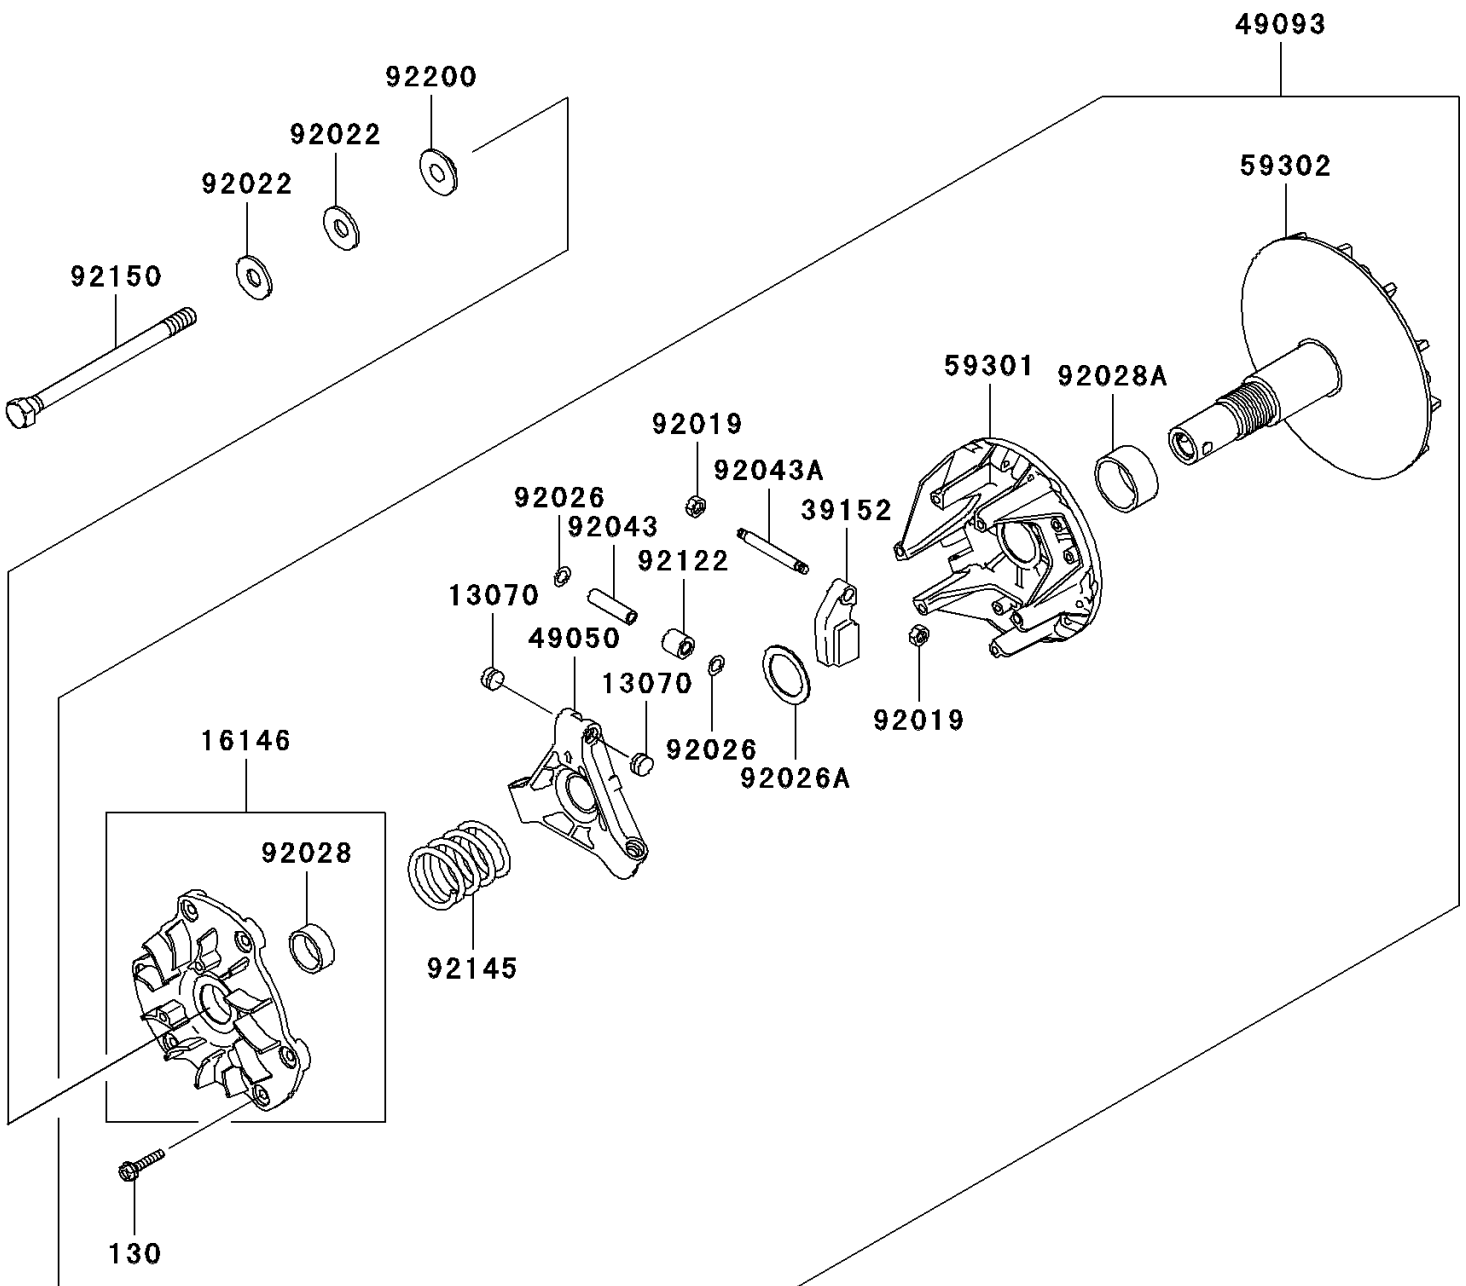

Mule 3010 Trans4x4

PARTS DIAGRAM

Drive Converter

E1391

Mule 3010 Trans4x4

PARTS LIST

Drive Converter

ITEM NAME	PART NUMBER	QUANTITY
BOLT-FLANGED,6X30 (Ref # 130)	130CA0630	6
GUIDE (Ref # 13070)	13070-1330	6
COVER-ASSY (Ref # 16146)	16146-1219	1
WEIGHT-RAMP (Ref # 39152)	39152-0010	3
SPIDER (Ref # 49050)	49050-1076	1
CONVERTER-ASSY-DRIVE (Ref # 49093)	49093-0015	1
SHEAVE-MOVABLE (Ref # 59301)	59301-1060	1
SHEAVE-COMP (Ref # 59302)	59302-1085	1
NUT,LOCK,6MM (Ref # 92019)	92019-008	6
WASHER,SPECIAL CONICAL (Ref # 92022)	92022-1901	2
SPACER (Ref # 92026)	92026-1512	6
SPACER,32.3X44.3X3.6 (Ref # 92026A)	92026-1591	1
BUSHING (Ref # 92028)	92028-1861	1
BUSHING (Ref # 92028A)	92028-1864	1
PIN (Ref # 92043)	92043-1572	3
PIN (Ref # 92043A)	92043-1573	3
ROLLER (Ref # 92122)	92122-1204	3
SPRING (Ref # 92145)	92145-1388	1
BOLT,12X163.5 (Ref # 92150)	92150-1008	1
WASHER (Ref # 92200)	92200-1401	1