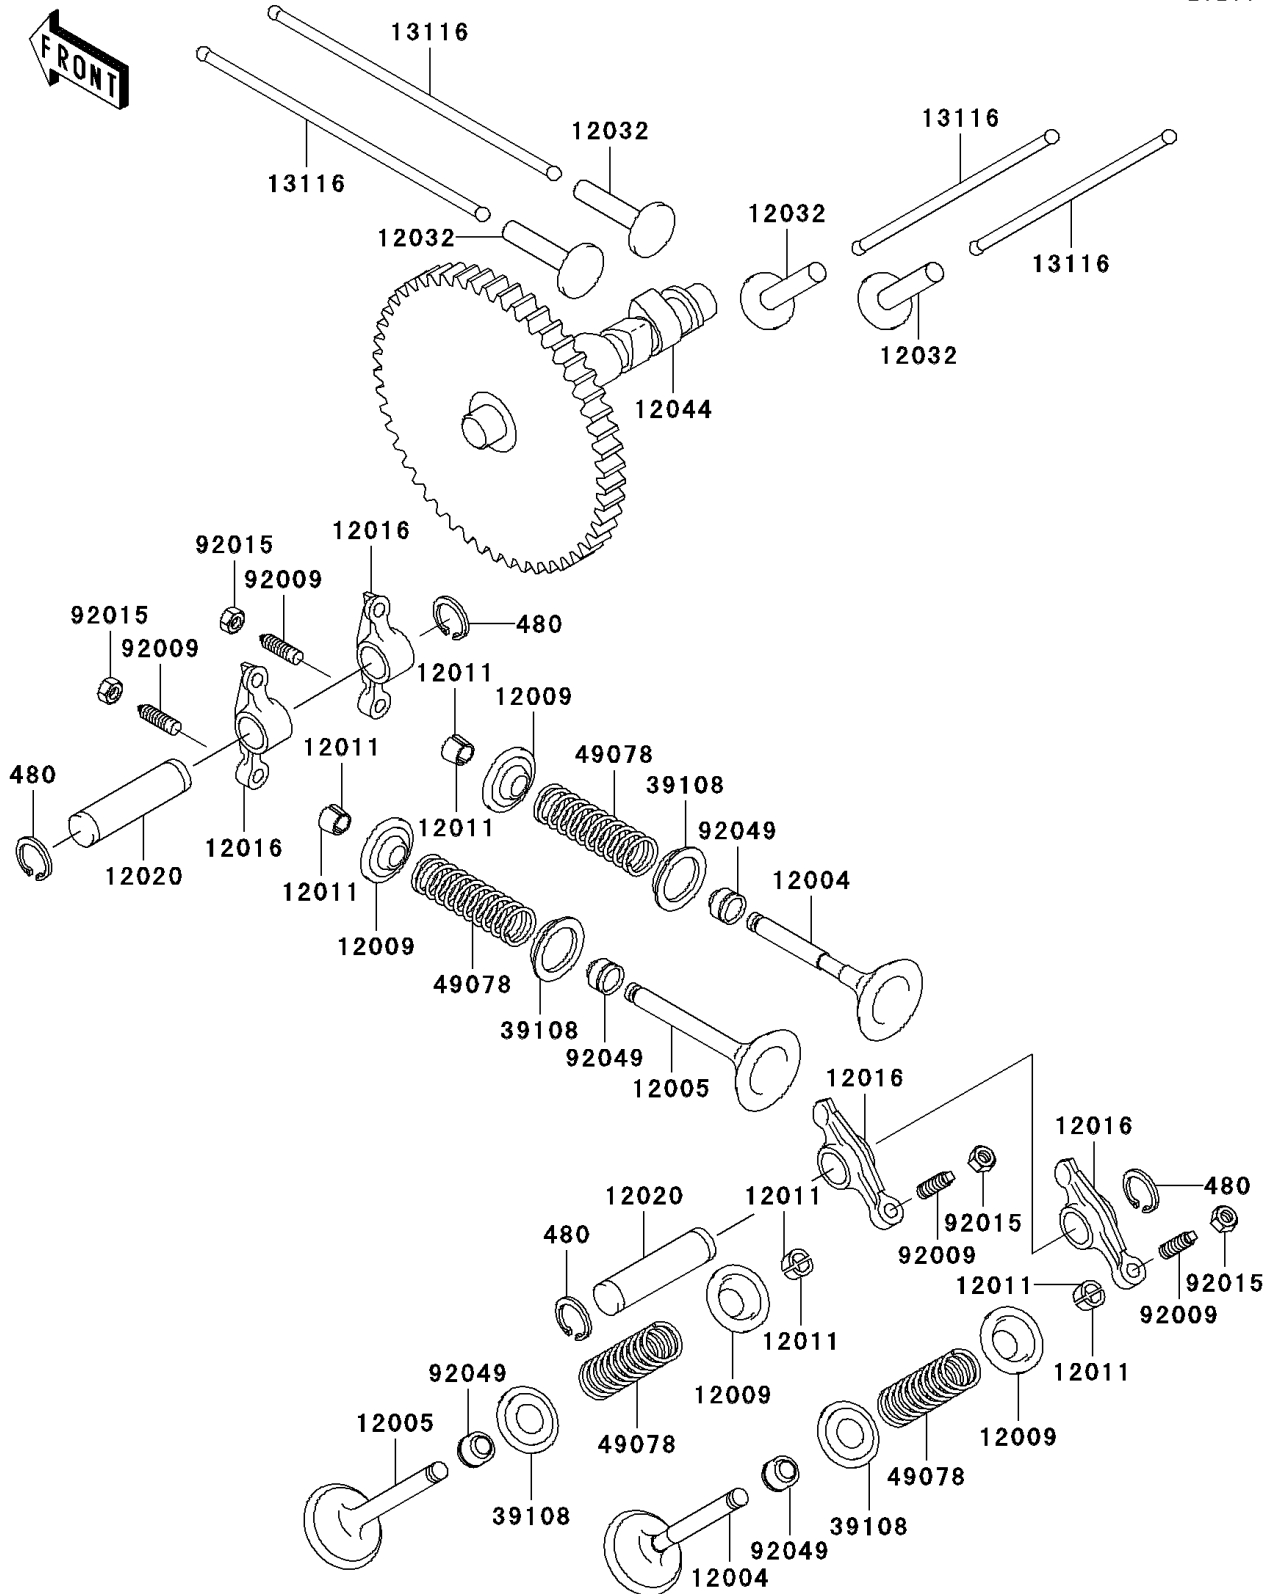

## PARTS DIAGRAM

### Valve(s)/Camshaft(s)

E1211

## PARTS LIST

### Valve(s)/Camshaft(s)

ITEM NAME	PART NUMBER	QUANTITY
CIRCLIP-TYPE-C,12MM (Ref # 480)	480J1200	4
VALVE-INTAKE (Ref # 12004)	12004-2115	2
VALVE-EXHAUST (Ref # 12005)	12005-2093	2
RETAINER-VALVE SPRING (Ref # 12009)	12009-2067	4
COLLET (Ref # 12011)	12011-2056	8
ARM-ROCKER (Ref # 12016)	12016-2056	4
SHAFT-ROCKER (Ref # 12020)	12020-2059	2
TAPPET (Ref # 12032)	12032-2064	4
CAMSHAFT-VALVE (Ref # 12044)	12044-2239	1
ROD-PUSH (Ref # 13116)	13116-2057	4
RETAINER-SPRING (Ref # 39108)	39108-2057	4
SPRING-ENGINE VALVE (Ref # 49078)	49078-2082	4
SCREW,VALVE ADJUST (Ref # 92009)	92009-1109	4
NUT,VALVE ADJUST LOCK (Ref # 92015)	92015-1137	4
SEAL-OIL (Ref # 92049)	92049-2109	4