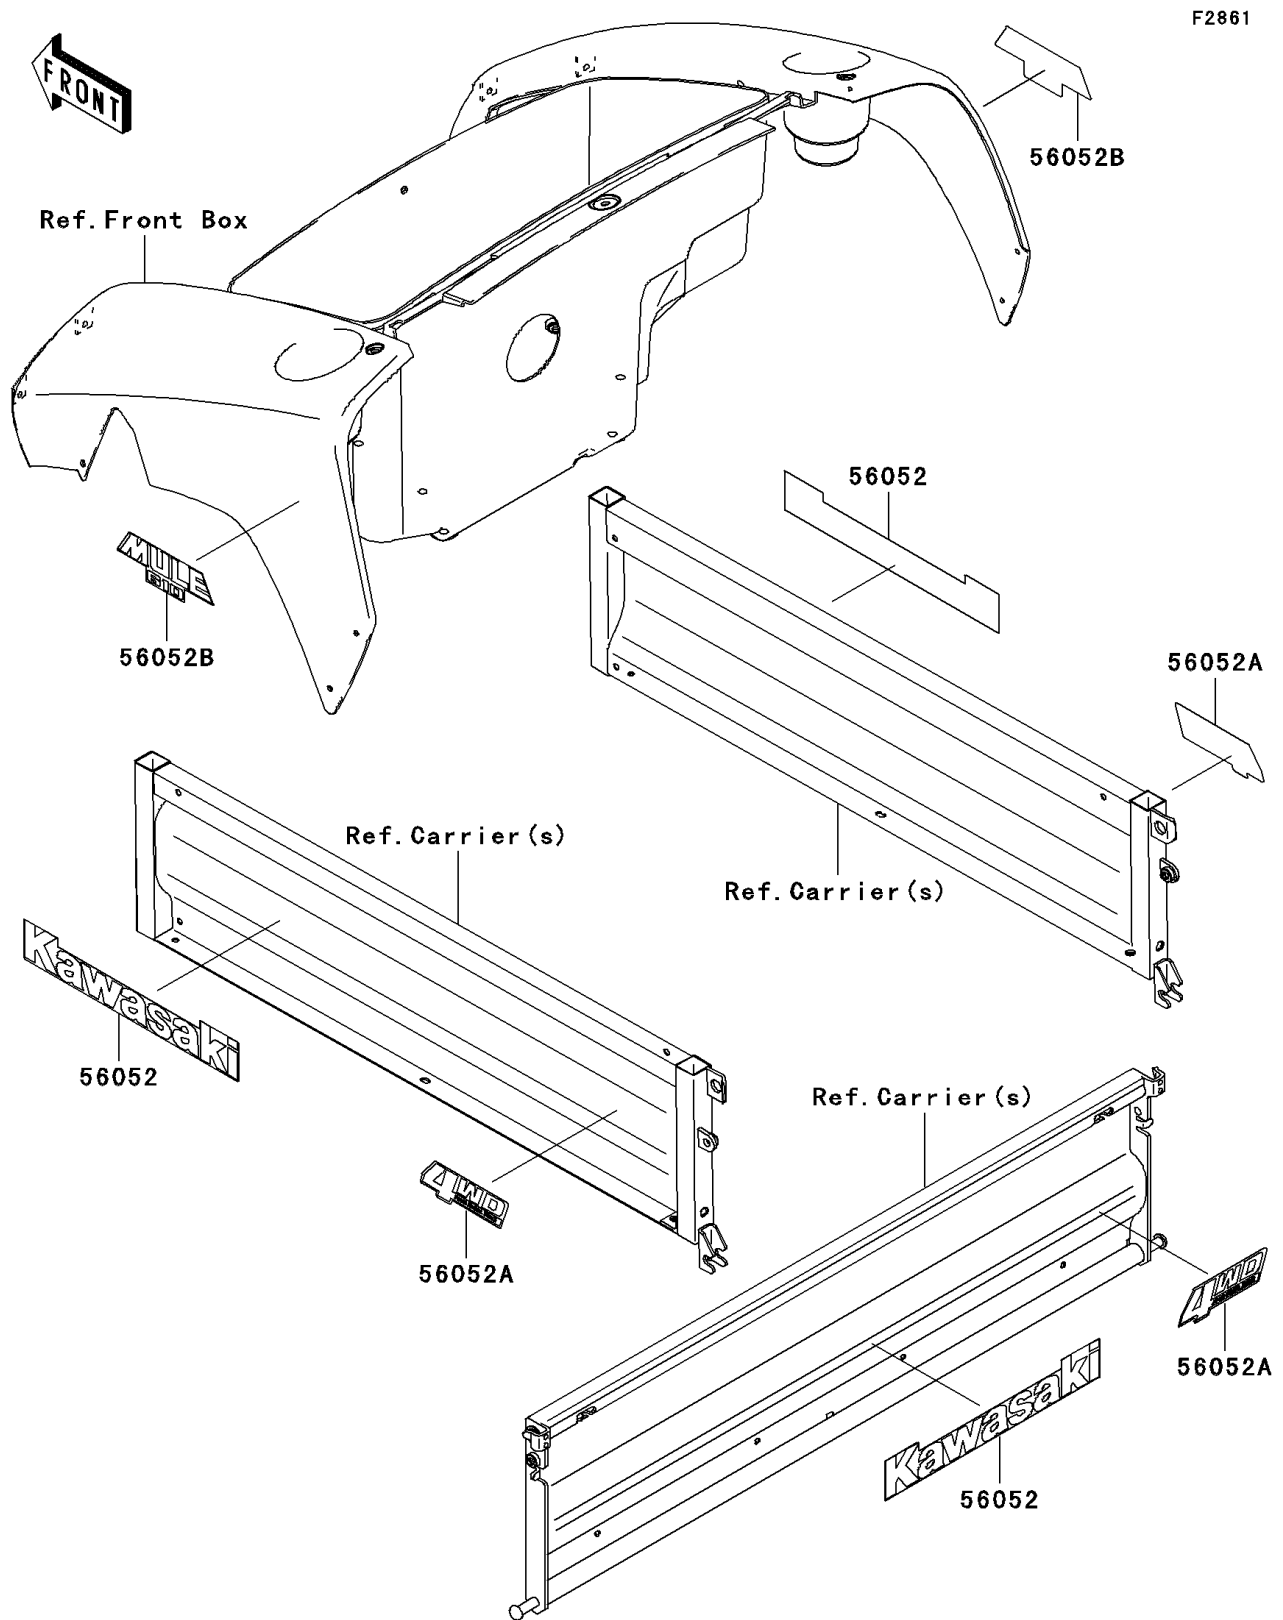

2010 Mule 610 4x4 Realtree APG HD

PARTS DIAGRAM

Decals

2010 Mule 610 4x4 Realtree APG HD

PARTS LIST

Decals

ITEM NAME	PART NUMBER	QUANTITY
-----------	-------------	----------
