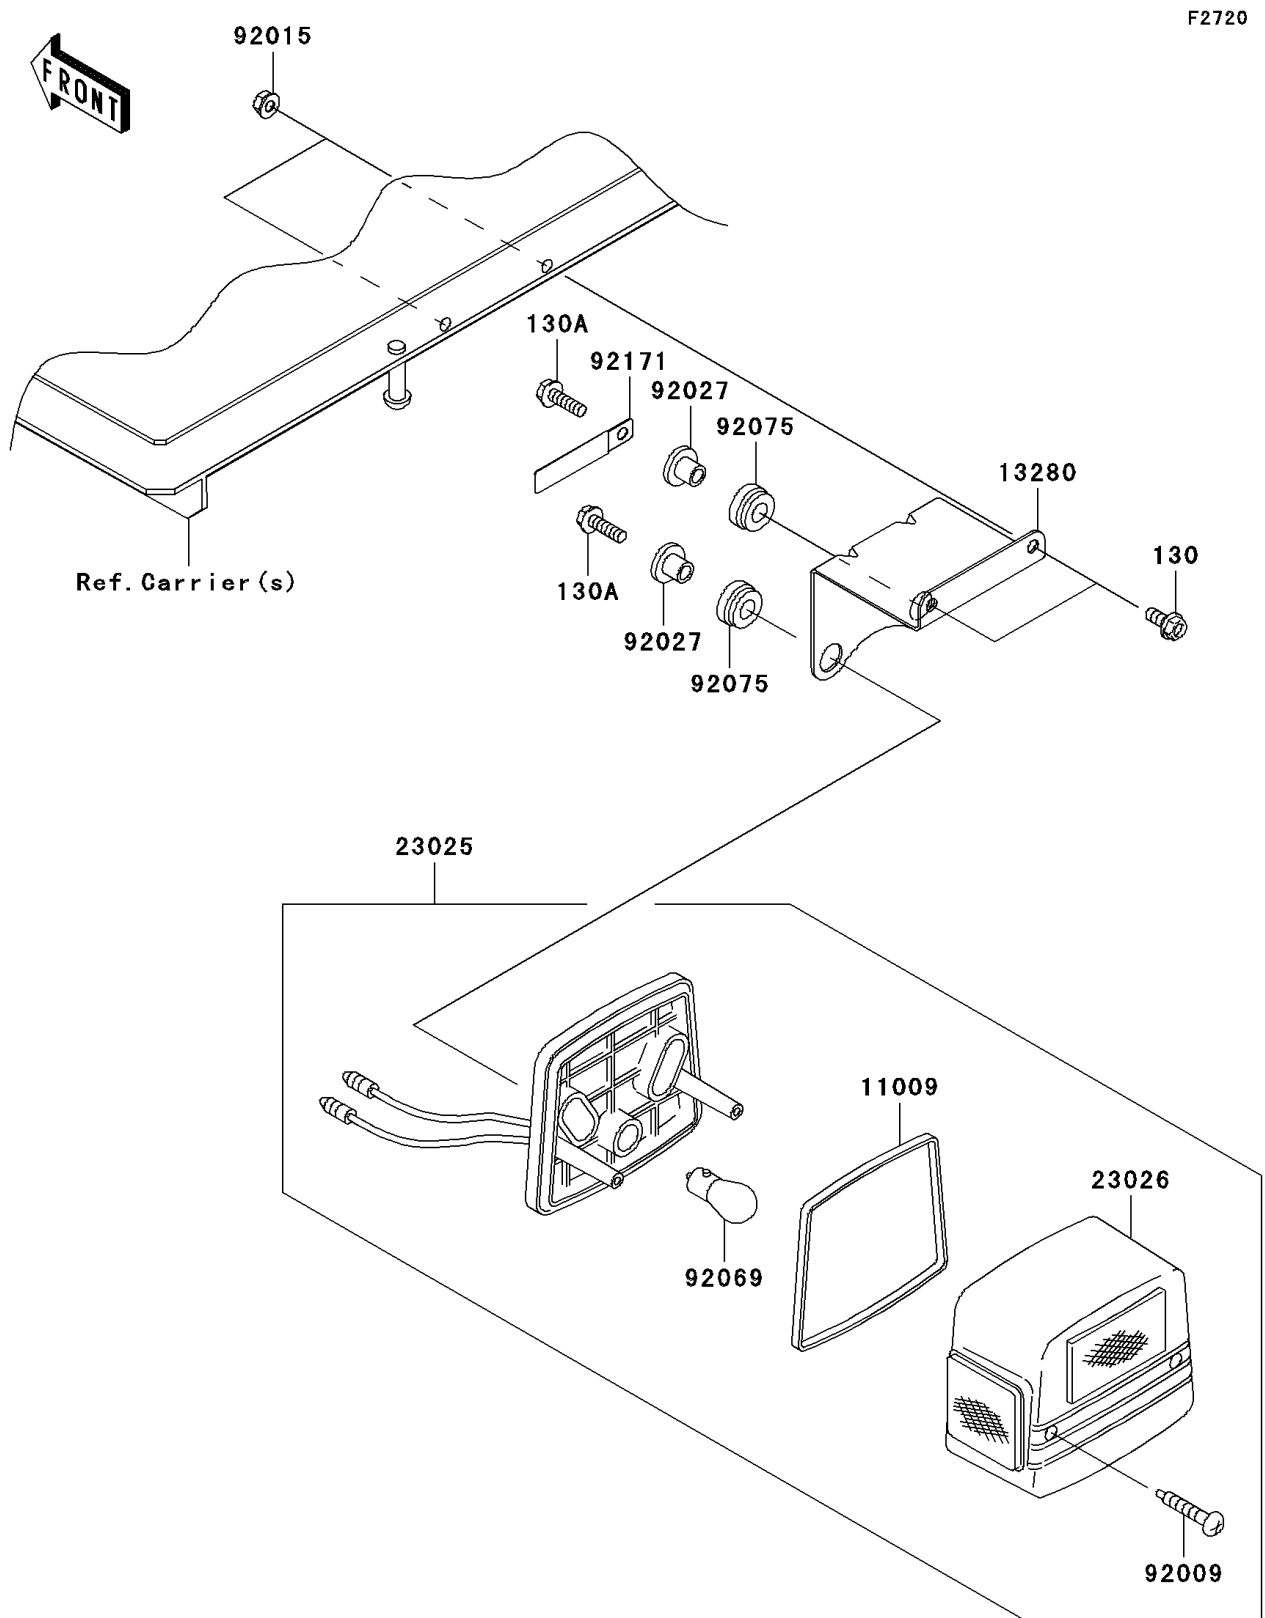

2009 Mule 610 4x4 Hardwoods Green HD

PARTS DIAGRAM

Taillight(s)

2009 Mule 610 4x4 Hardwoods Green HD

PARTS LIST

Taillight(s)

ITEM NAME

PART NUMBER

QUANTITY
