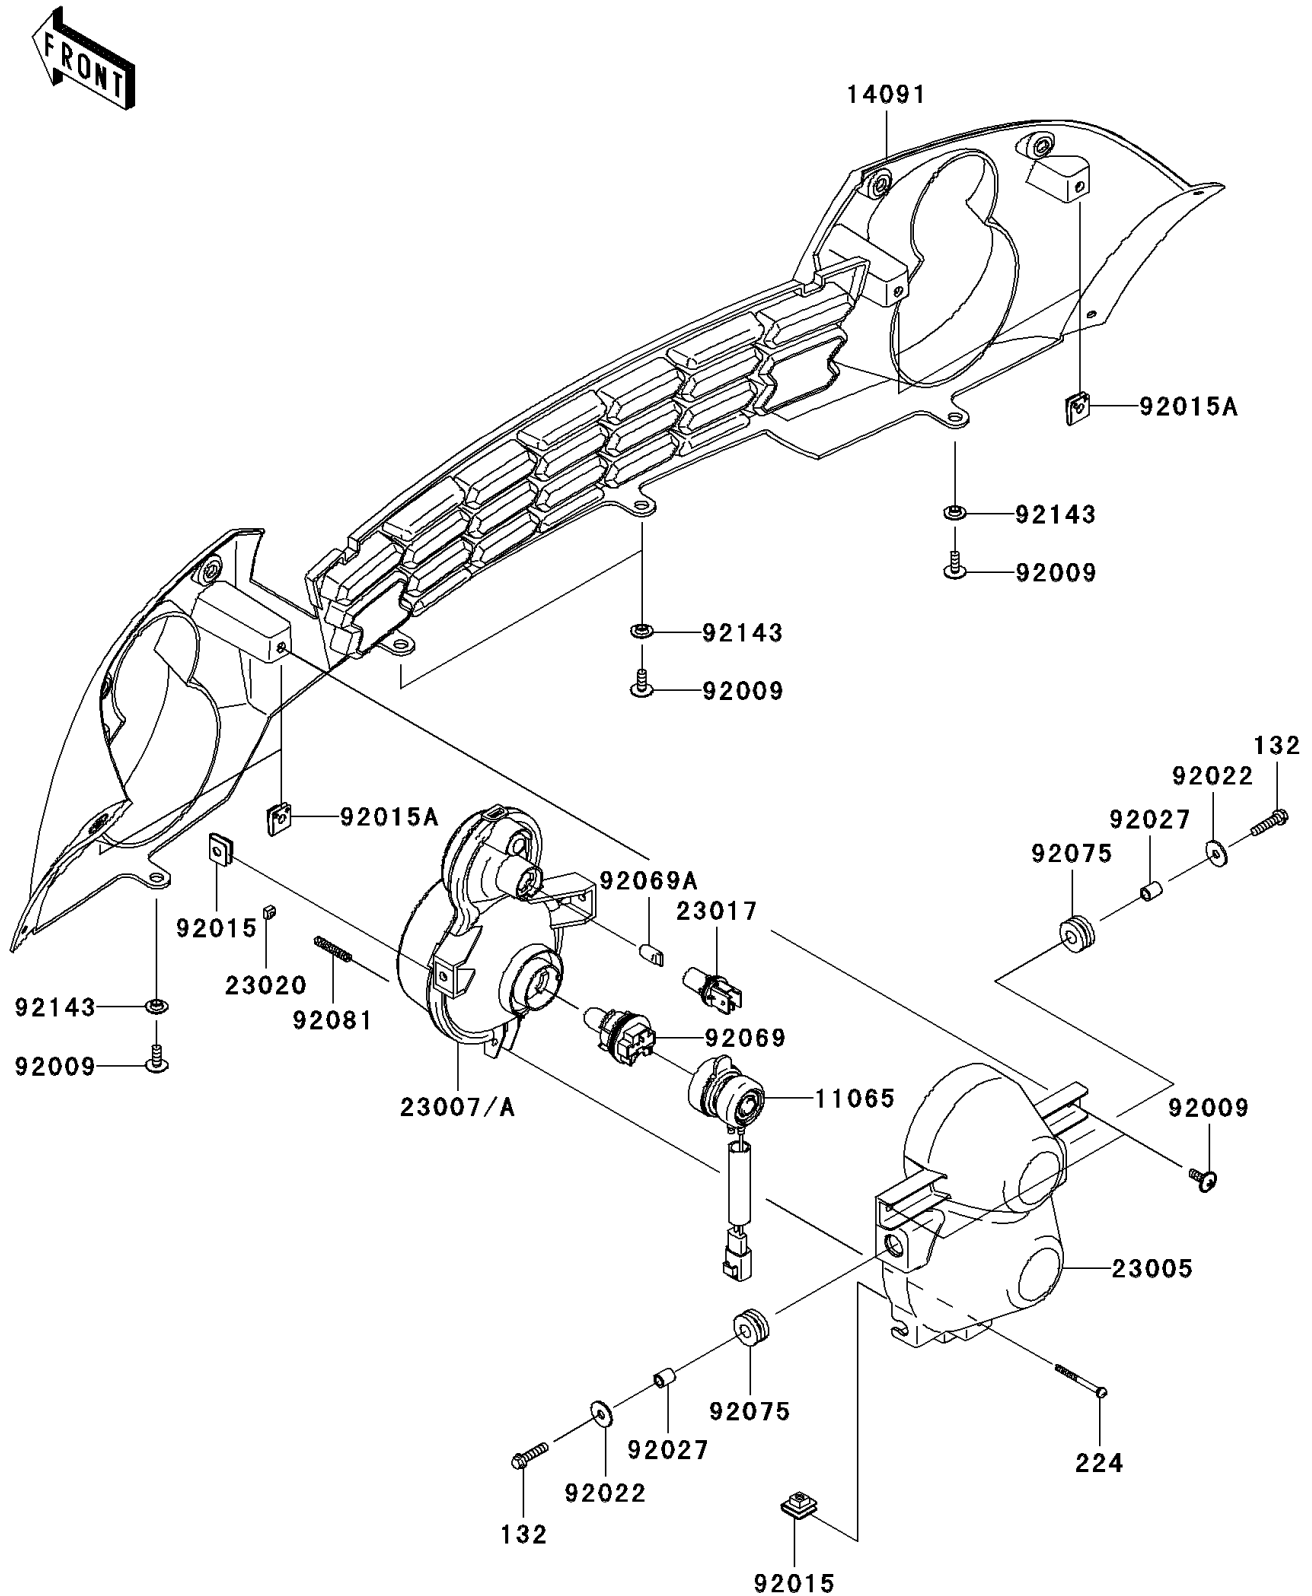

2009 Mule 610 4x4 Hardwoods Green HD

PARTS DIAGRAM

Headlight(s)

F2710

2009 Mule 610 4x4 Hardwoods Green HD

PARTS LIST

Headlight(s)

ITEM NAME

PART NUMBER

QUANTITY
