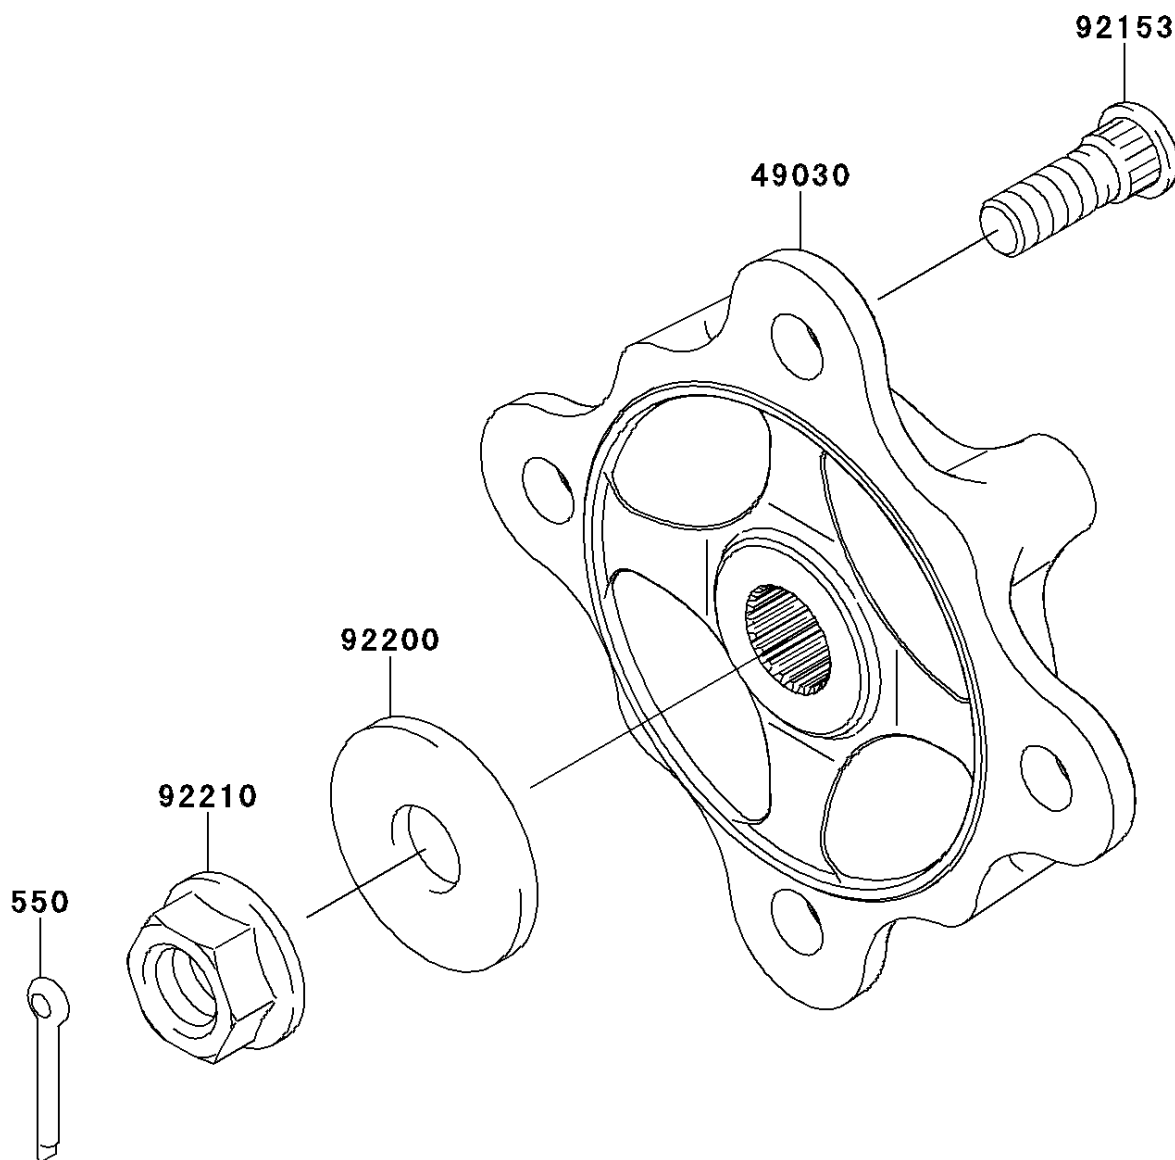

2010 Teryx[®] 750 FI 4x4 Sport

PARTS DIAGRAM

Front Hubs/Brakes

F2230

2010 Teryx[®] 750 FI 4x4 Sport

PARTS LIST

Front Hubs/Brakes

ITEM NAME

PART NUMBER

QUANTITY
