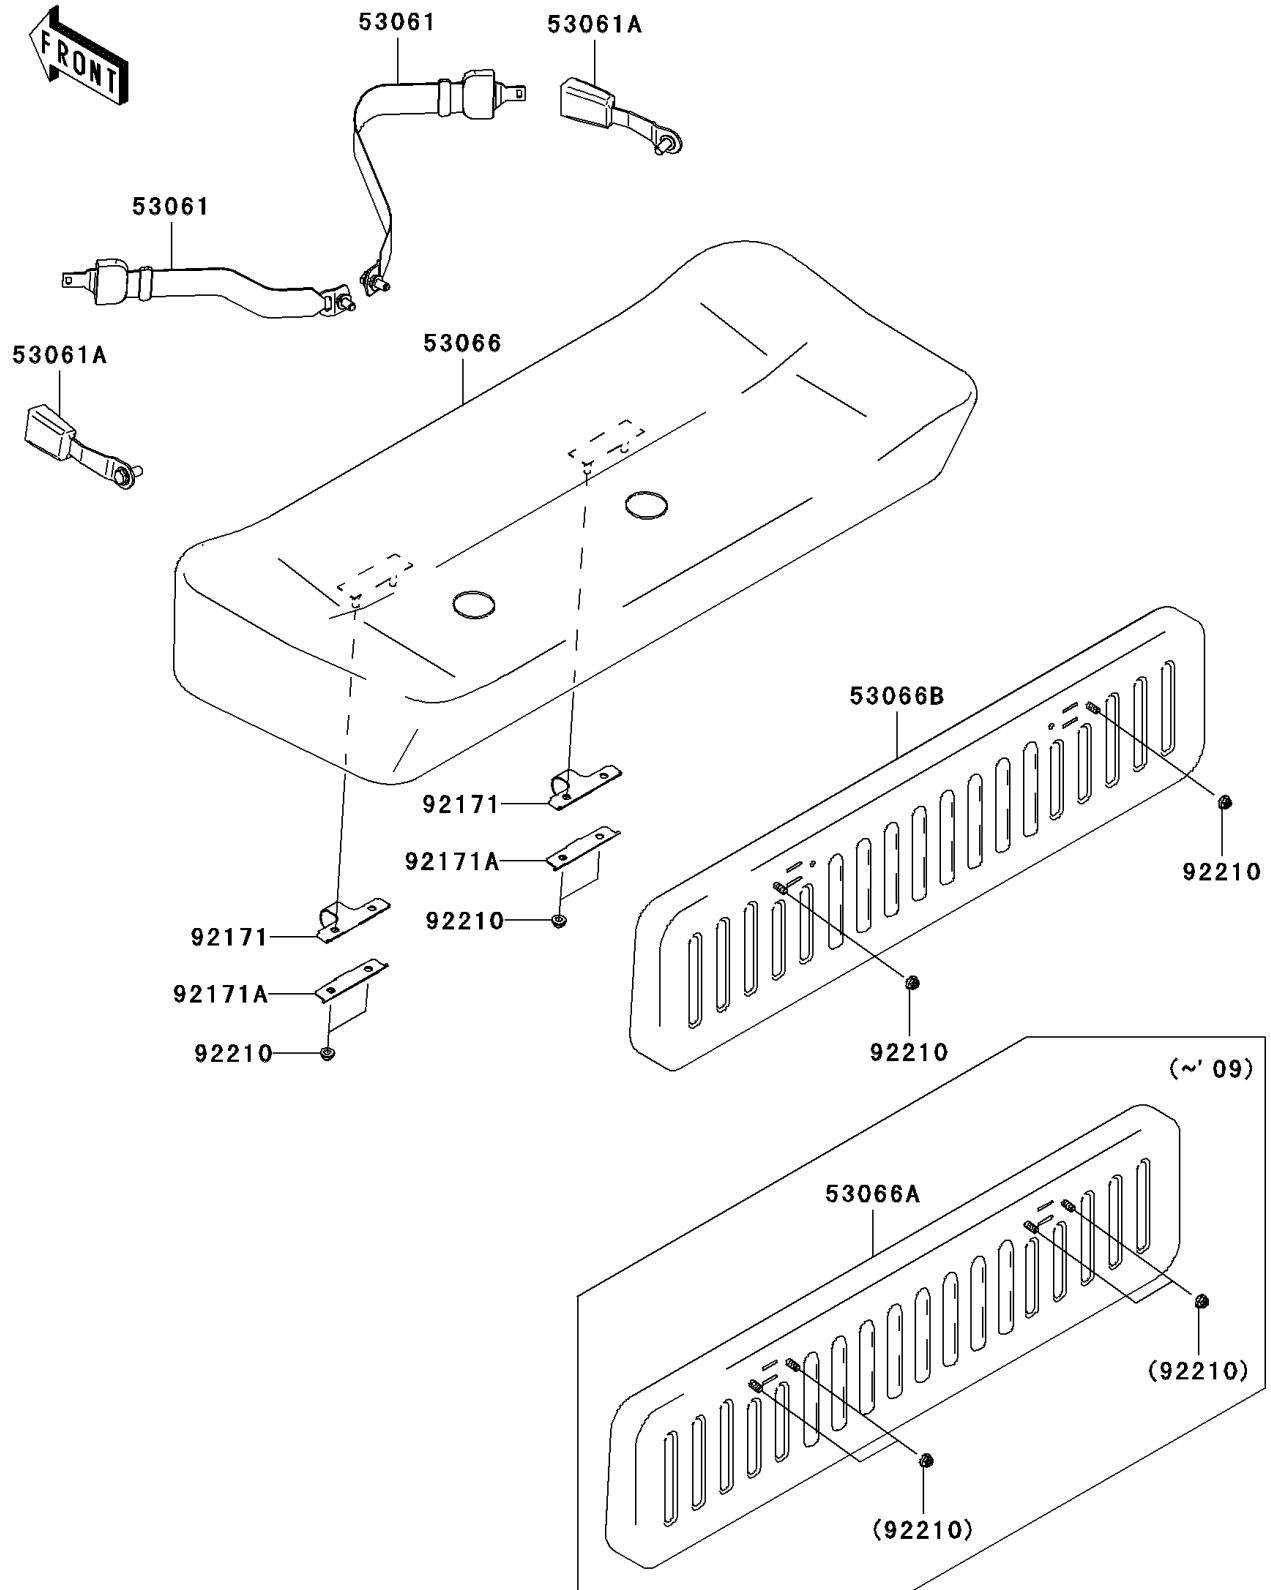

2009 Mule 610 4x4 Hardwoods Green HD

PARTS DIAGRAM

Seat

F2510

2009 Mule 610 4x4 Hardwoods Green HD

PARTS LIST

Seat

ITEM NAME	PART NUMBER	QUANTITY
-----------	-------------	----------
