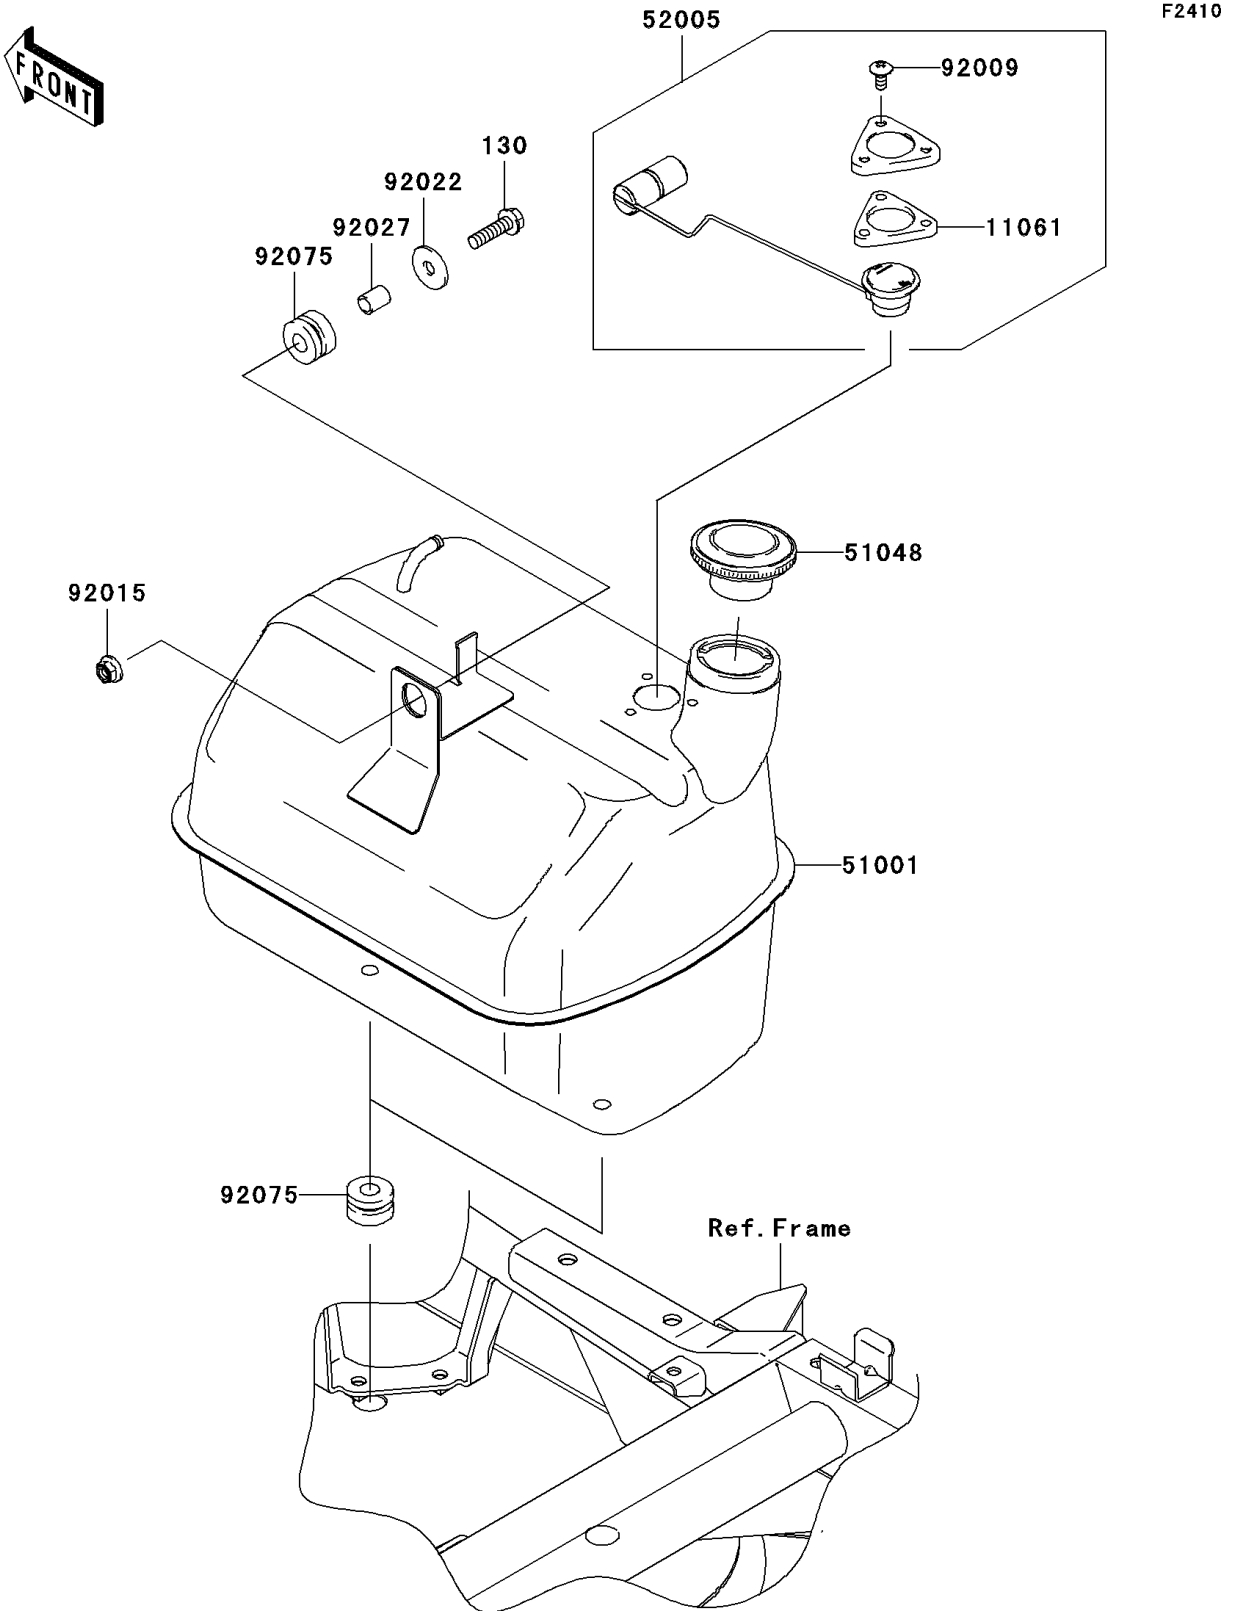

2008 Mule 610 4x4 Hardwoods Green HD

PARTS DIAGRAM Fuel Tank(CN,US)

2008 Mule 610 4x4 Hardwoods Green HD

PARTS LIST

Fuel Tank(CN,US)

ITEM NAME	PART NUMBER	QUANTITY
BOLT-FLANGED,8X30 (Ref # 130)	130AA0830	1
GASKET,FUEL GAUGE (Ref # 11061)	11061-0120	1
TANK-COMP-FUEL (Ref # 51001)	51001-0093	1
CAP-ASSY-TANK,FUEL (Ref # 51048)	51048-0005	1
GAUGE,FUEL (Ref # 52005)	52005-0012	1
SCREW,6X14 (Ref # 92009)	92009-1541	3
NUT,LOCK,FLANGED,8MM (Ref # 92015)	92015-1397	1
WASHER,9X28X2.3 (Ref # 92022)	92022-1632	1
COLLAR,8.8X12X15.5 (Ref # 92027)	92027-1081	1
DAMPER (Ref # 92075)	92075-1736	3