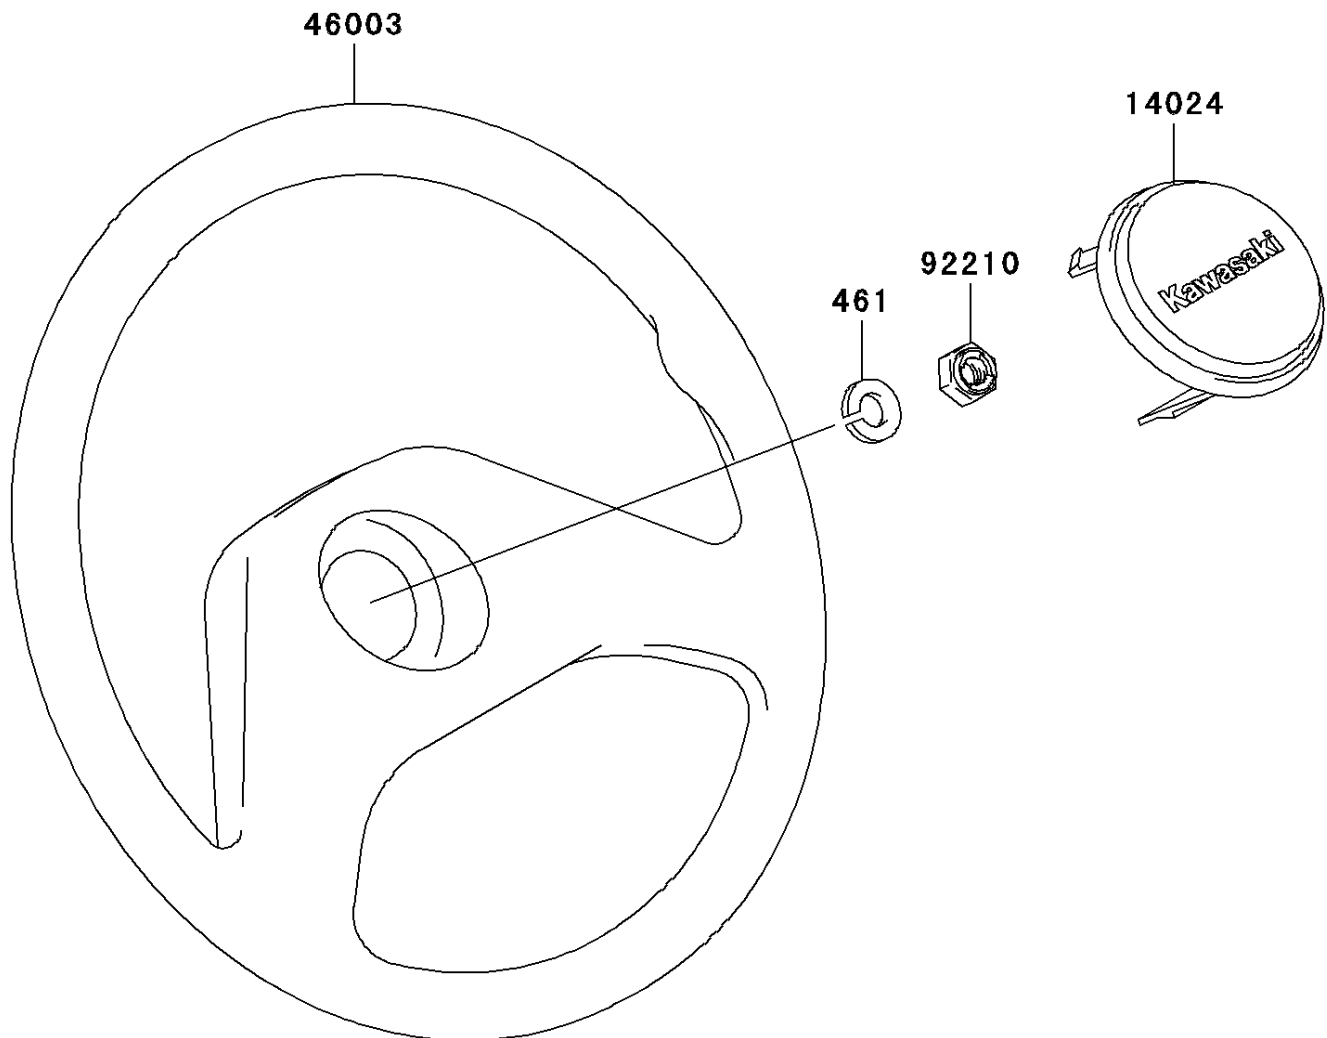

2009 Mule 610 4x4 Hardwoods Green HD

Kawasaki
Let the Good Times Roll®

PARTS DIAGRAM

Steering Wheel

F2311

2009 Mule 610 4x4 Hardwoods Green HD

PARTS LIST

Steering Wheel

ITEM NAME	PART NUMBER	QUANTITY
-----------	-------------	----------
