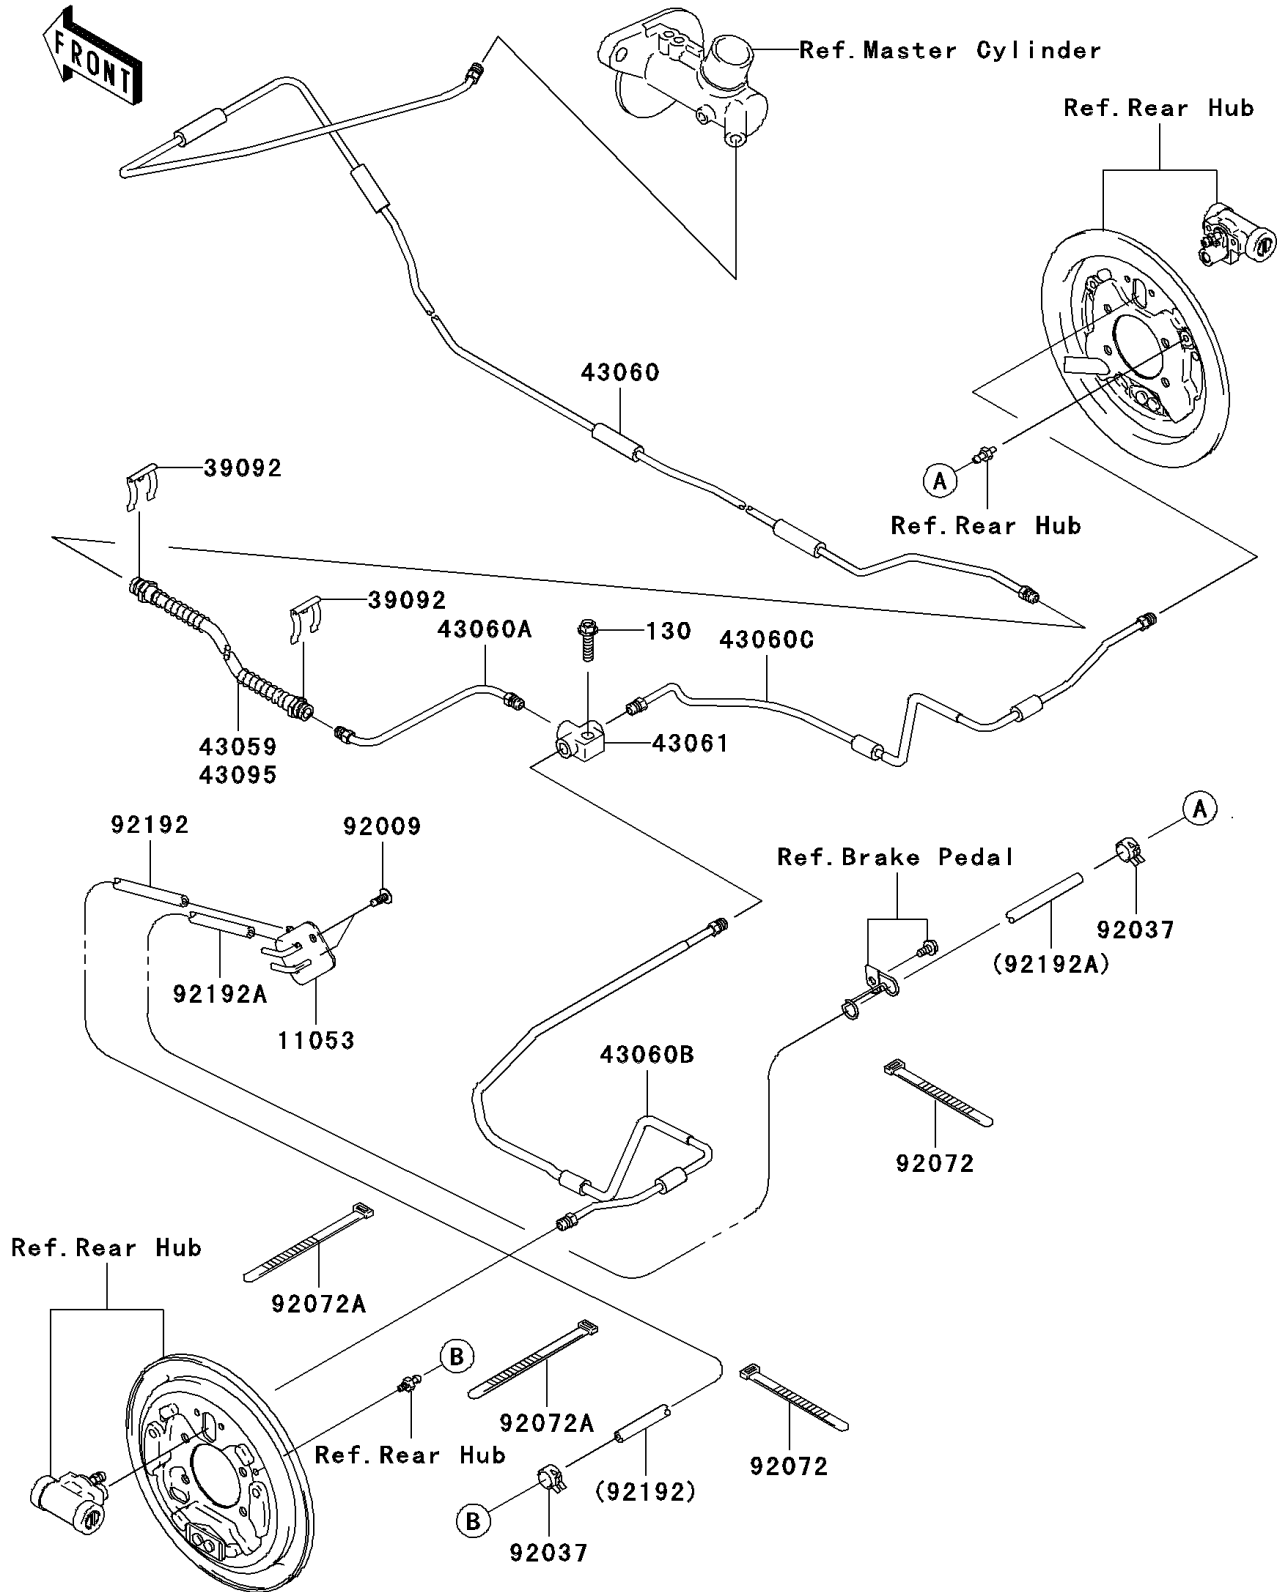

2010 Mule 610 4x4 Realtree APG HD

PARTS DIAGRAM

Rear Brake Piping

F2264

2010 Mule 610 4x4 Realtree APG HD

PARTS LIST

Rear Brake Piping

ITEM NAME	PART NUMBER	QUANTITY
-----------	-------------	----------
