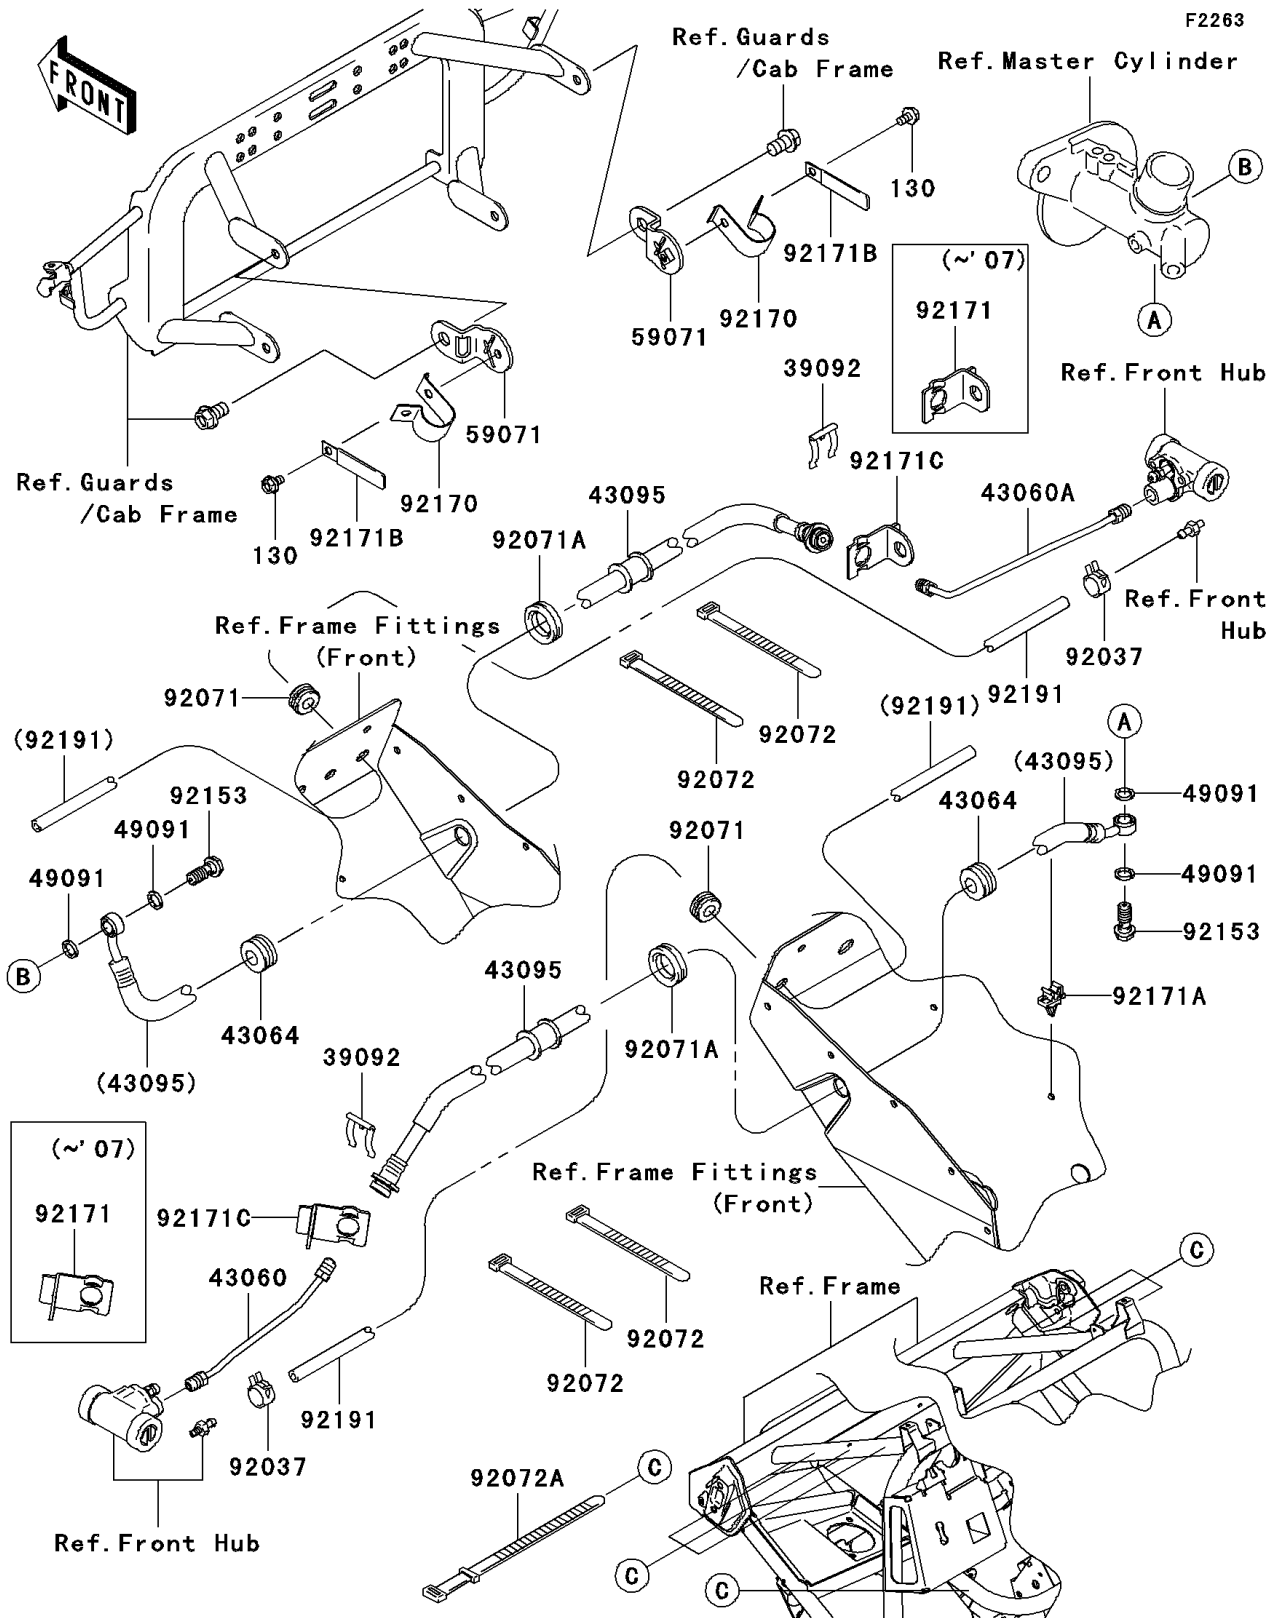

2009 Mule 610 4x4 Hardwoods Green HD

PARTS DIAGRAM Front Brake Piping

2009 Mule 610 4x4 Hardwoods Green HD

PARTS LIST

Front Brake Piping

ITEM NAME	PART NUMBER	QUANTITY
-----------	-------------	----------
