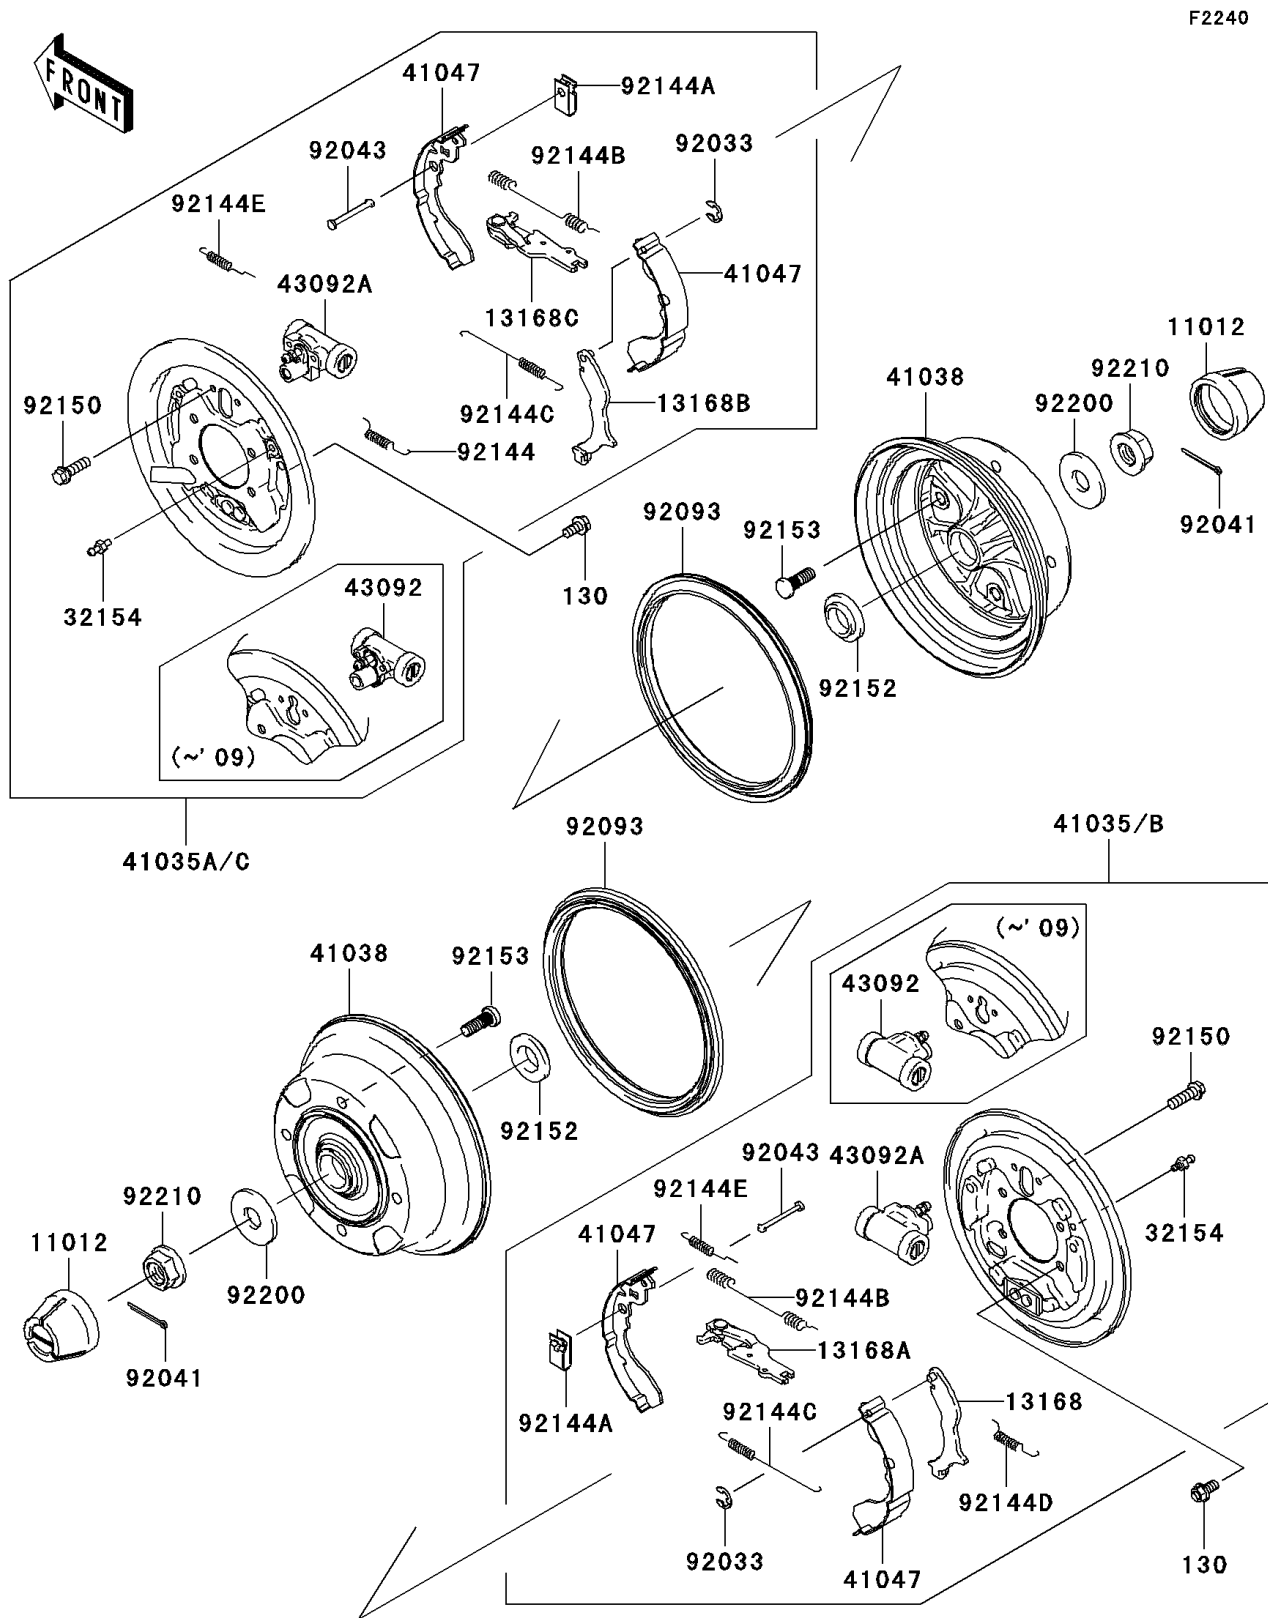

2009 Mule 610 4x4 Hardwoods Green HD

PARTS DIAGRAM

Rear Hubs/Brakes

2009 Mule 610 4x4 Hardwoods Green HD

PARTS LIST

Rear Hubs/Brakes

ITEM NAME	PART NUMBER	QUANTITY
-----------	-------------	----------
