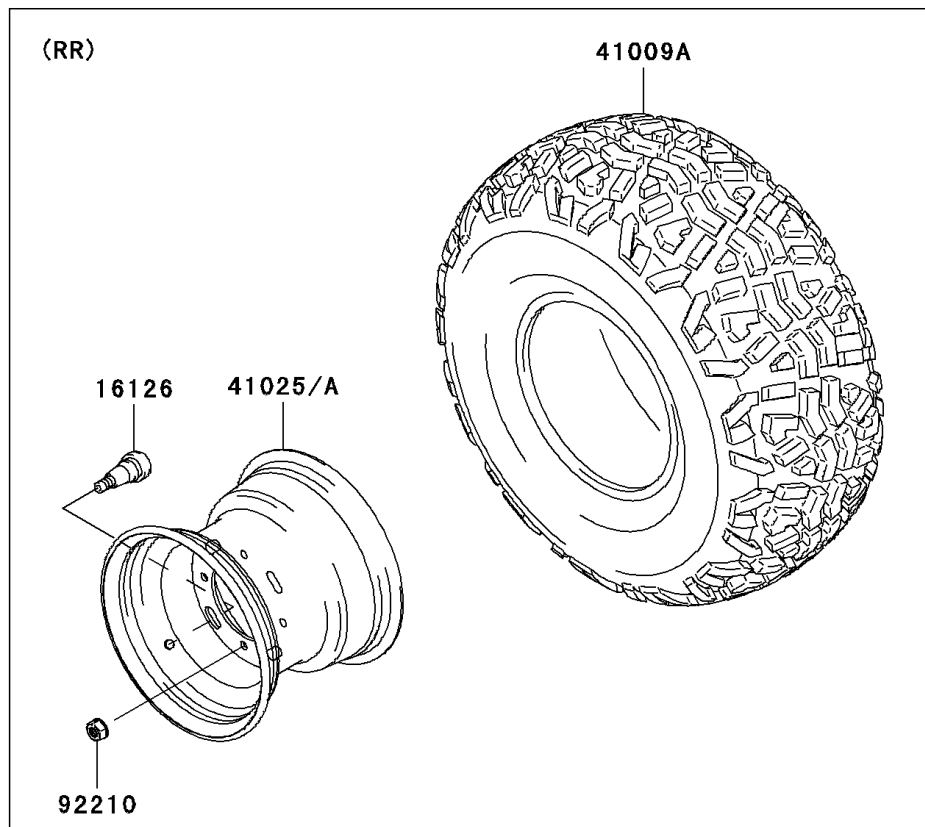

2009 Mule 610 4x4 Hardwoods Green HD

PARTS DIAGRAM

Wheels/Tires

F2210

2009 Mule 610 4x4 Hardwoods Green HD

PARTS LIST

Wheels/Tires

ITEM NAME	PART NUMBER	QUANTITY
-----------	-------------	----------
