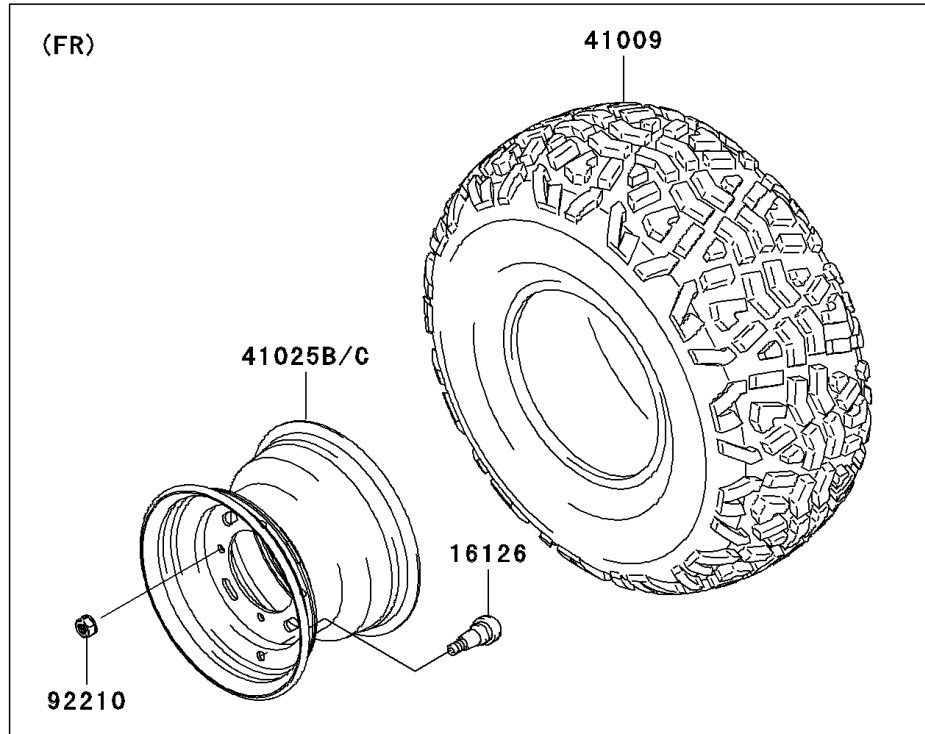

2009 Mule 610 4x4 Hardwoods Green HD

PARTS DIAGRAM

Wheels/Tires

F2210

2009 Mule 610 4x4 Hardwoods Green HD

PARTS LIST

Wheels/Tires

ITEM NAME	PART NUMBER	QUANTITY
-----------	-------------	----------
