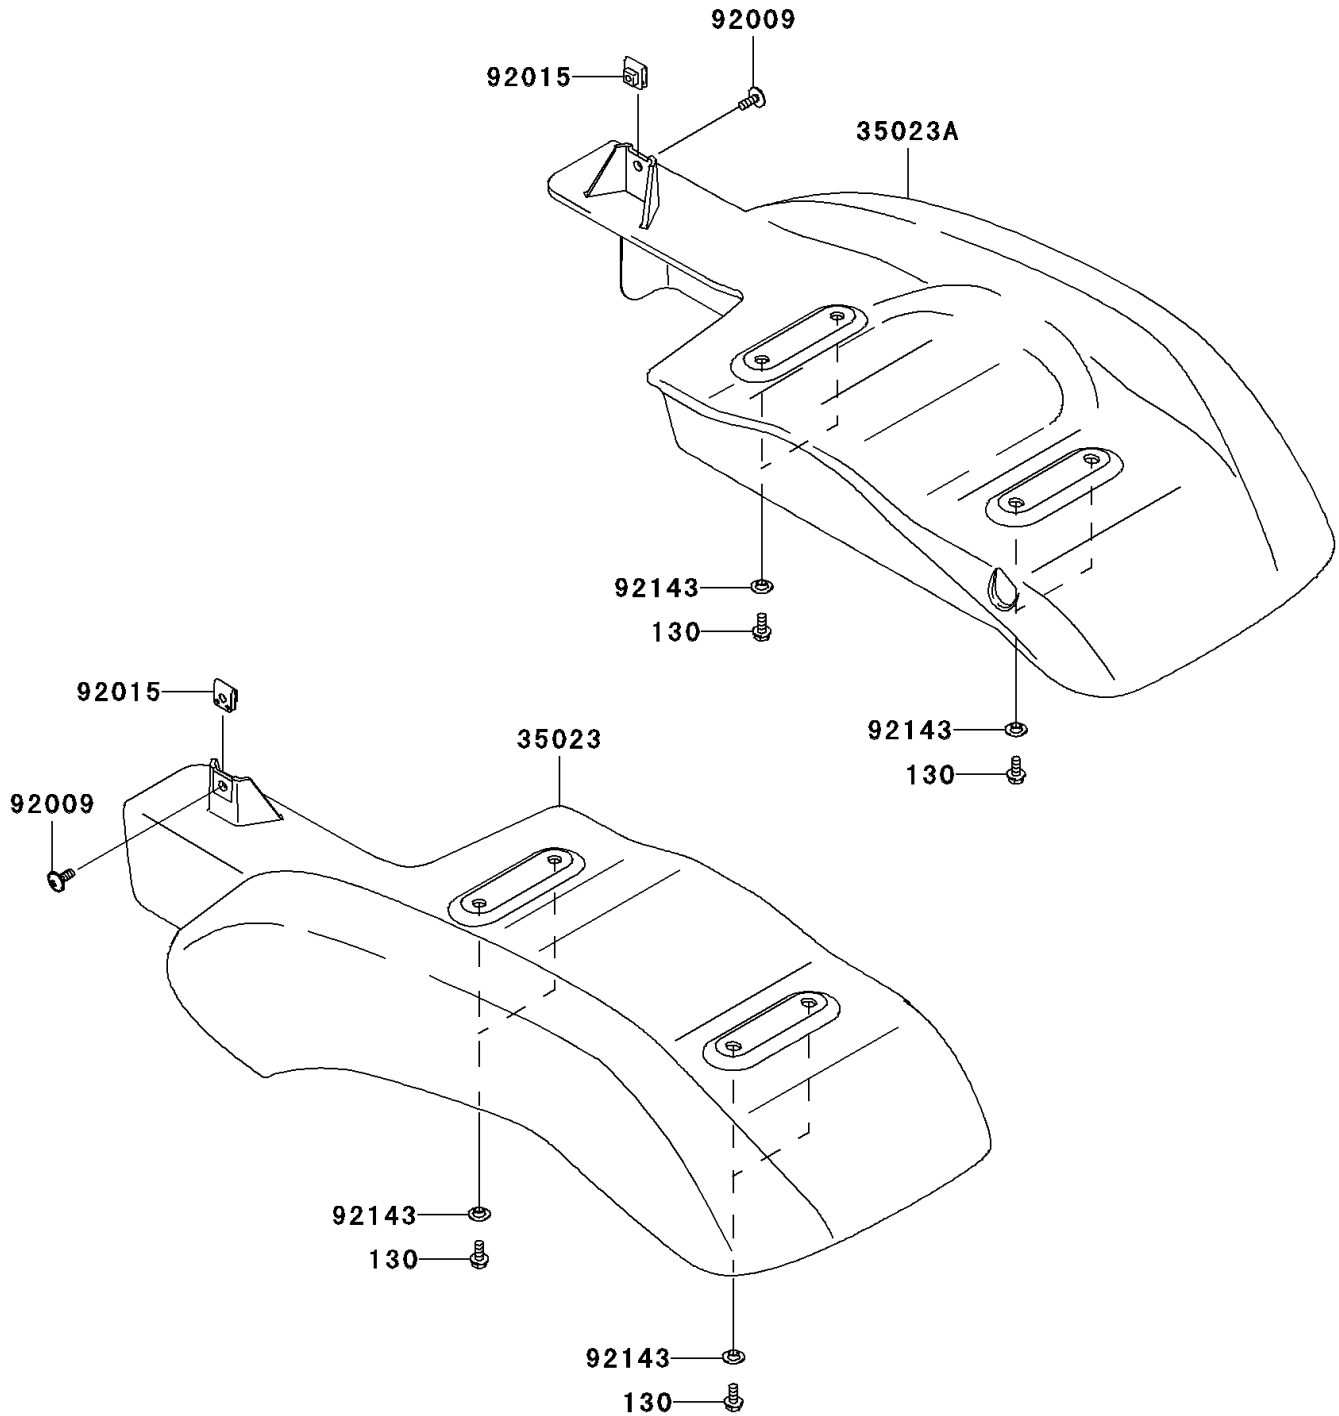

2009 Mule 610 4x4 Hardwoods Green HD

PARTS DIAGRAM

Rear Fender(s)

F2172

2009 Mule 610 4x4 Hardwoods Green HD

PARTS LIST

Rear Fender(s)

ITEM NAME	PART NUMBER	QUANTITY
-----------	-------------	----------
