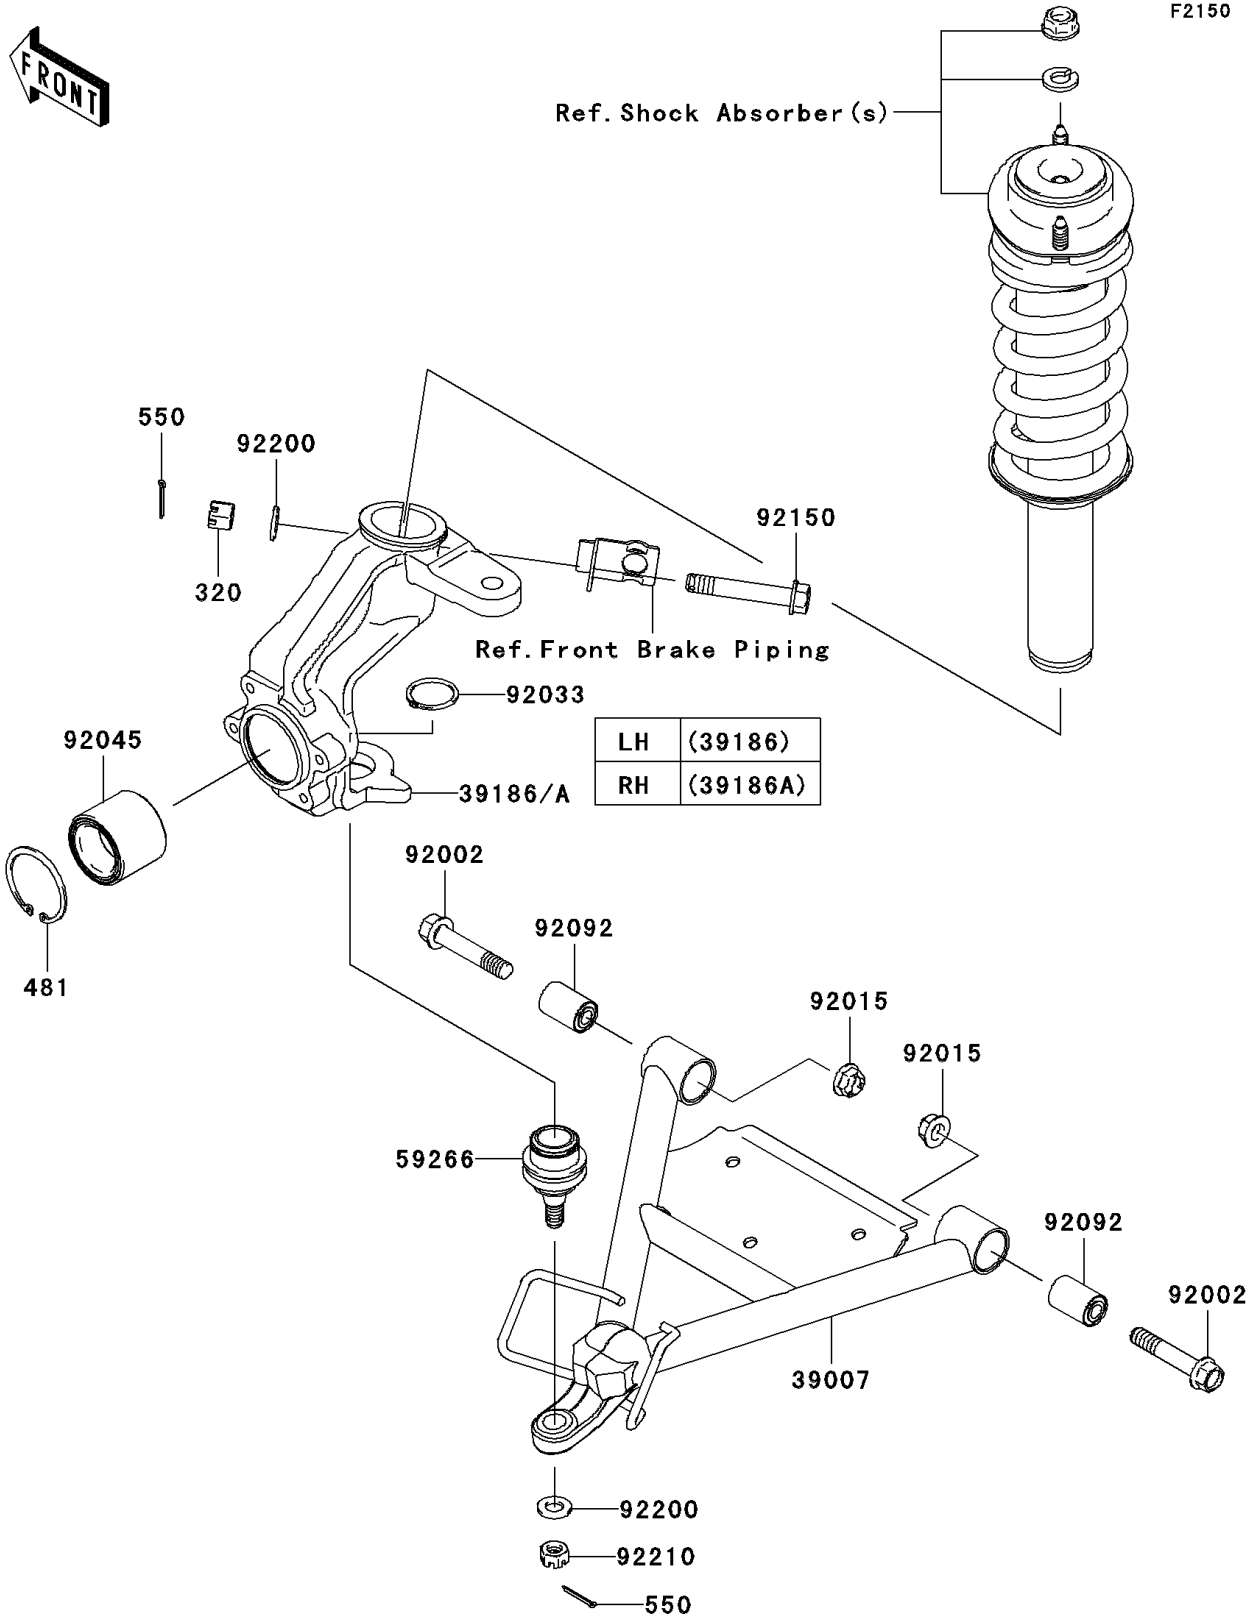

2009 Mule 610 4x4 Hardwoods Green HD

PARTS DIAGRAM

Suspension

2009 Mule 610 4x4 Hardwoods Green HD

PARTS LIST

Suspension

ITEM NAME	PART NUMBER	QUANTITY
-----------	-------------	----------
