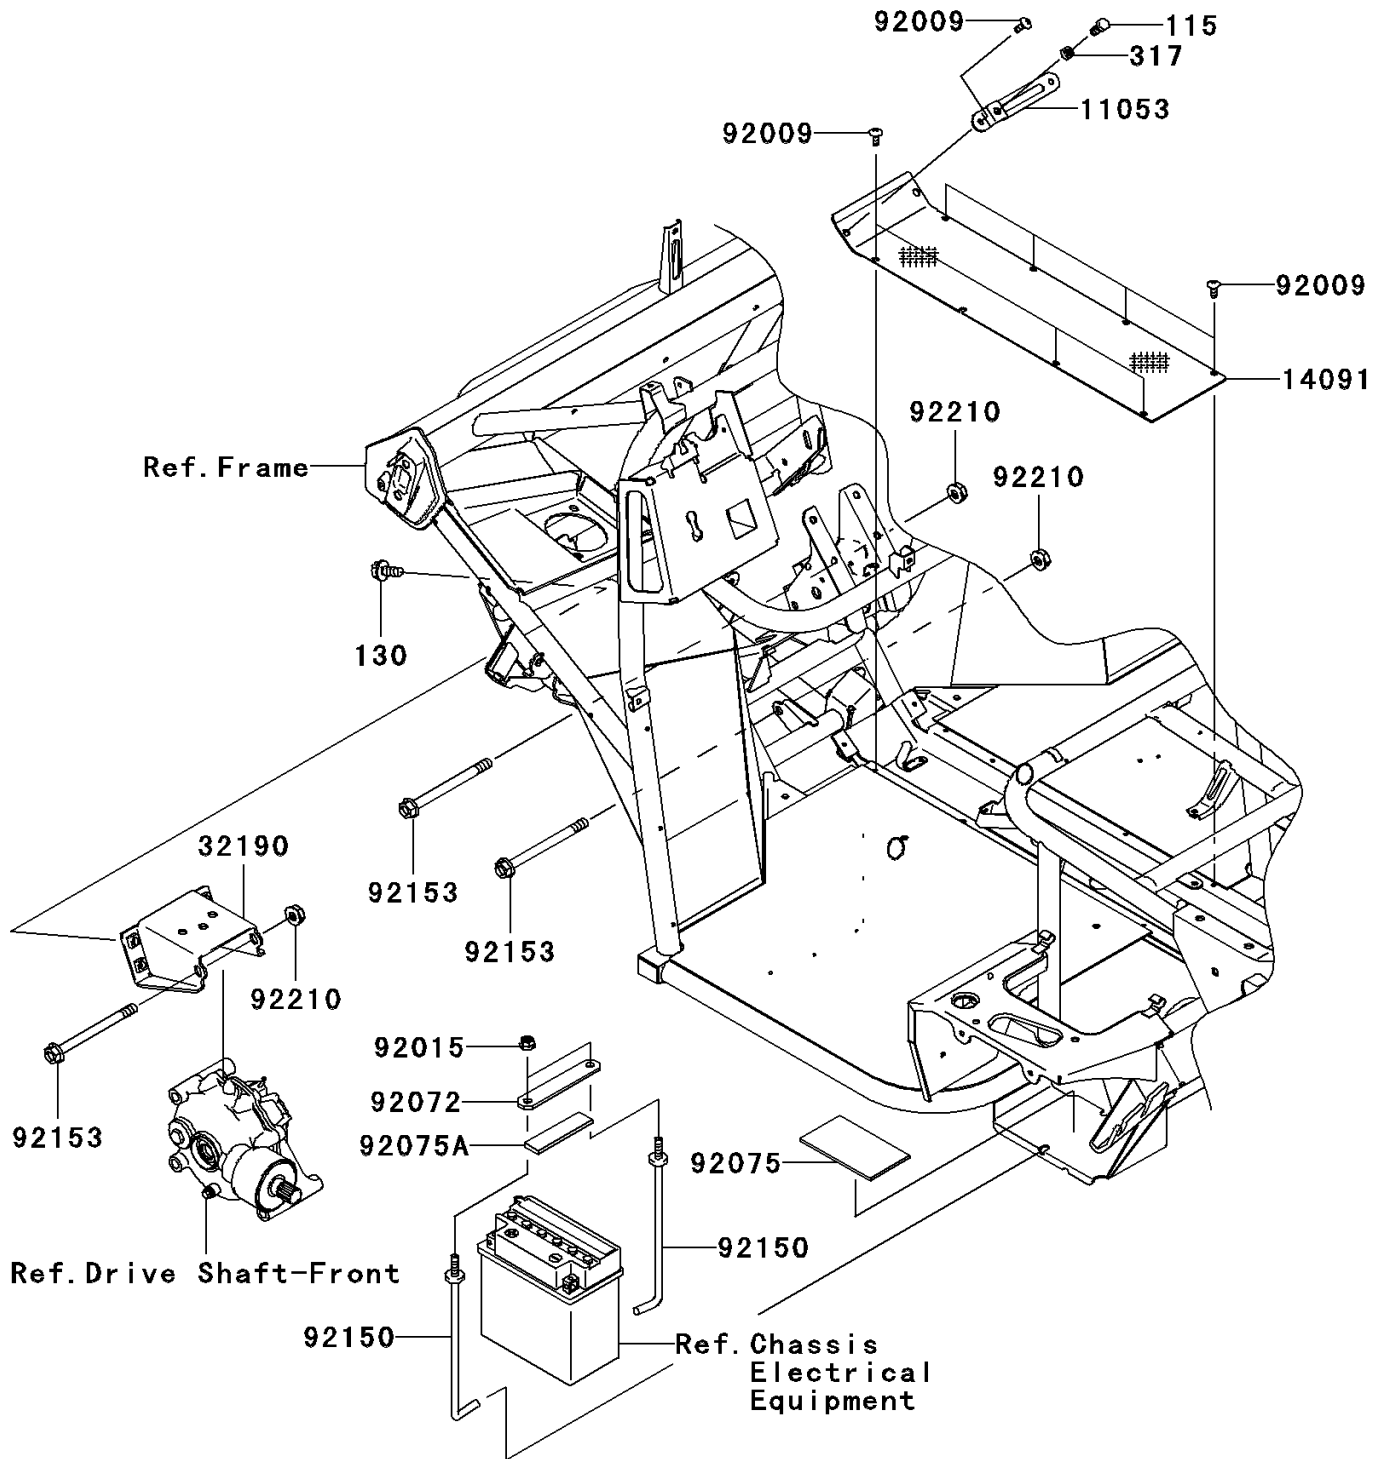

2009 Mule 610 4x4 Hardwoods Green HD

PARTS DIAGRAM

Engine Mount

F2122

2009 Mule 610 4x4 Hardwoods Green HD

PARTS LIST

Engine Mount

ITEM NAME	PART NUMBER	QUANTITY
-----------	-------------	----------
