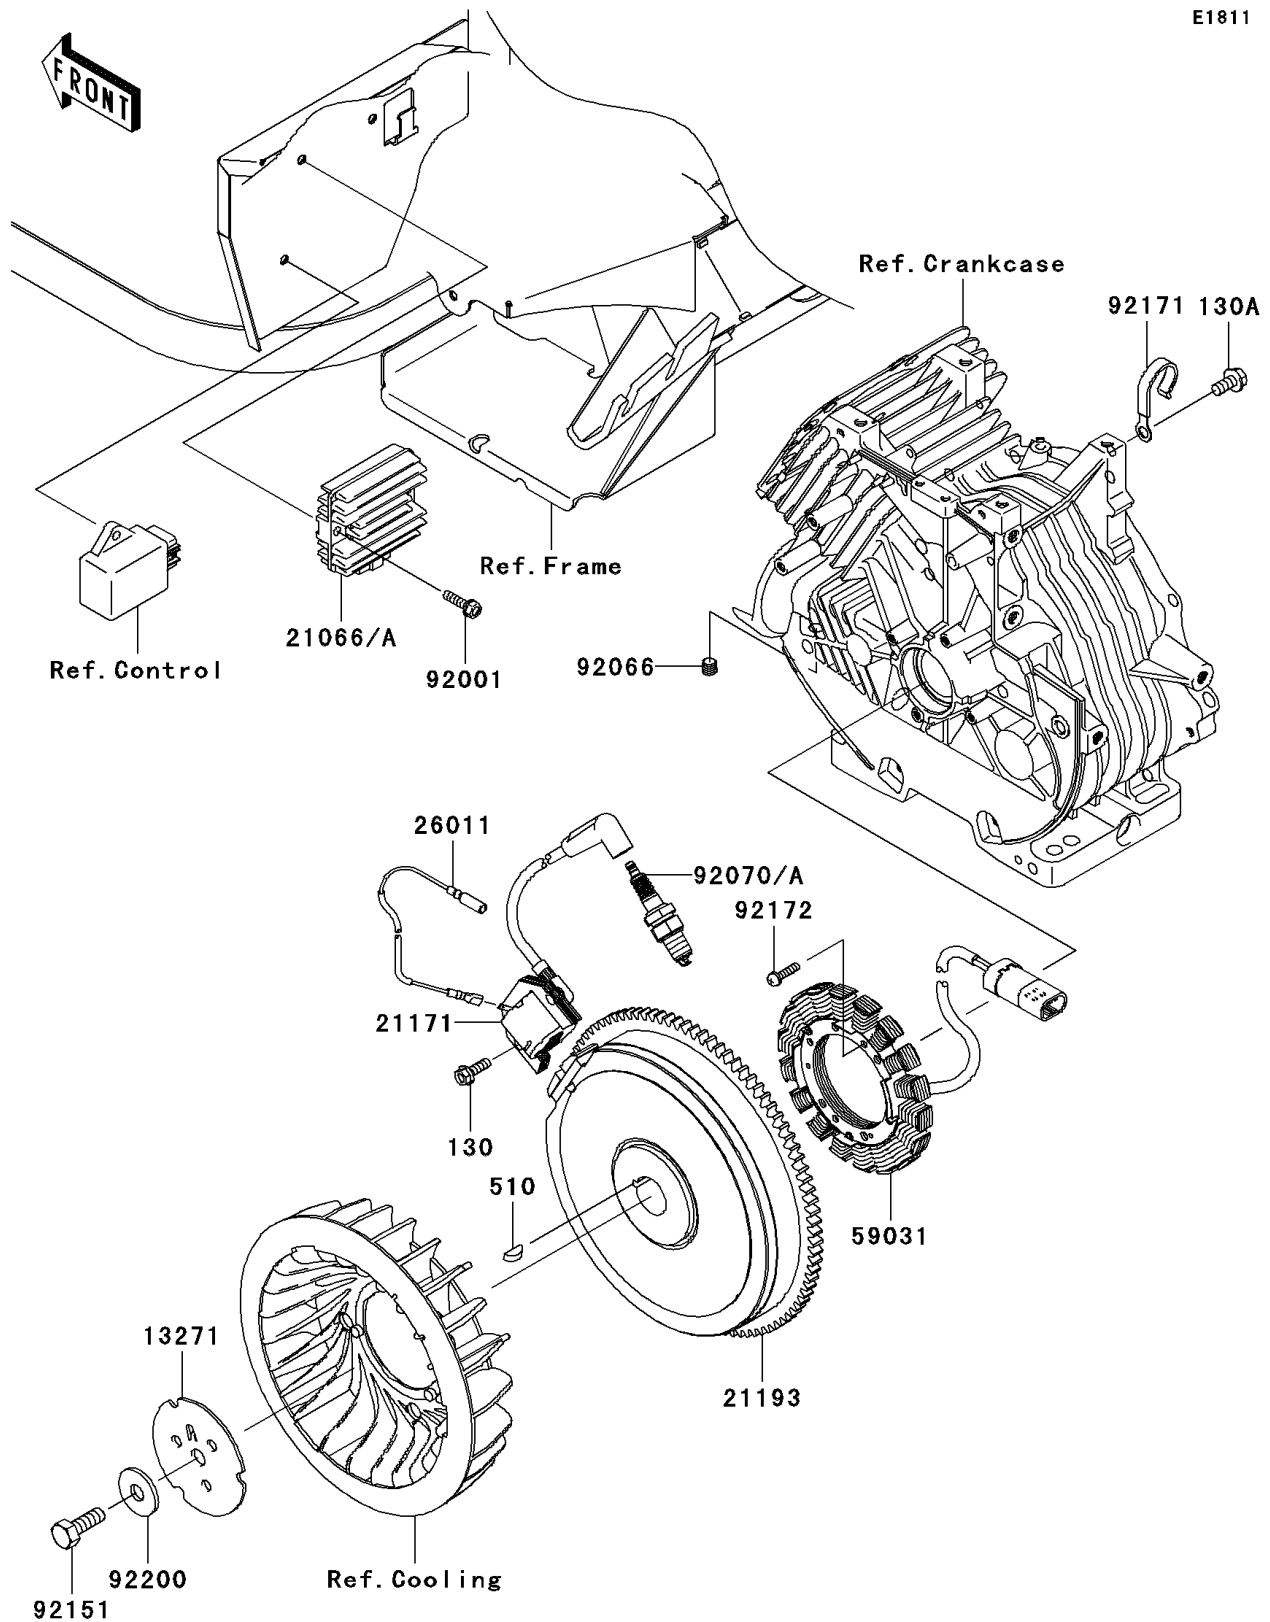

2009 Mule 610 4x4 Hardwoods Green HD

PARTS DIAGRAM

Generator/Ignition Coil

E1811

2009 Mule 610 4x4 Hardwoods Green HD

PARTS LIST

Generator/Ignition Coil

ITEM NAME

PART NUMBER

QUANTITY
