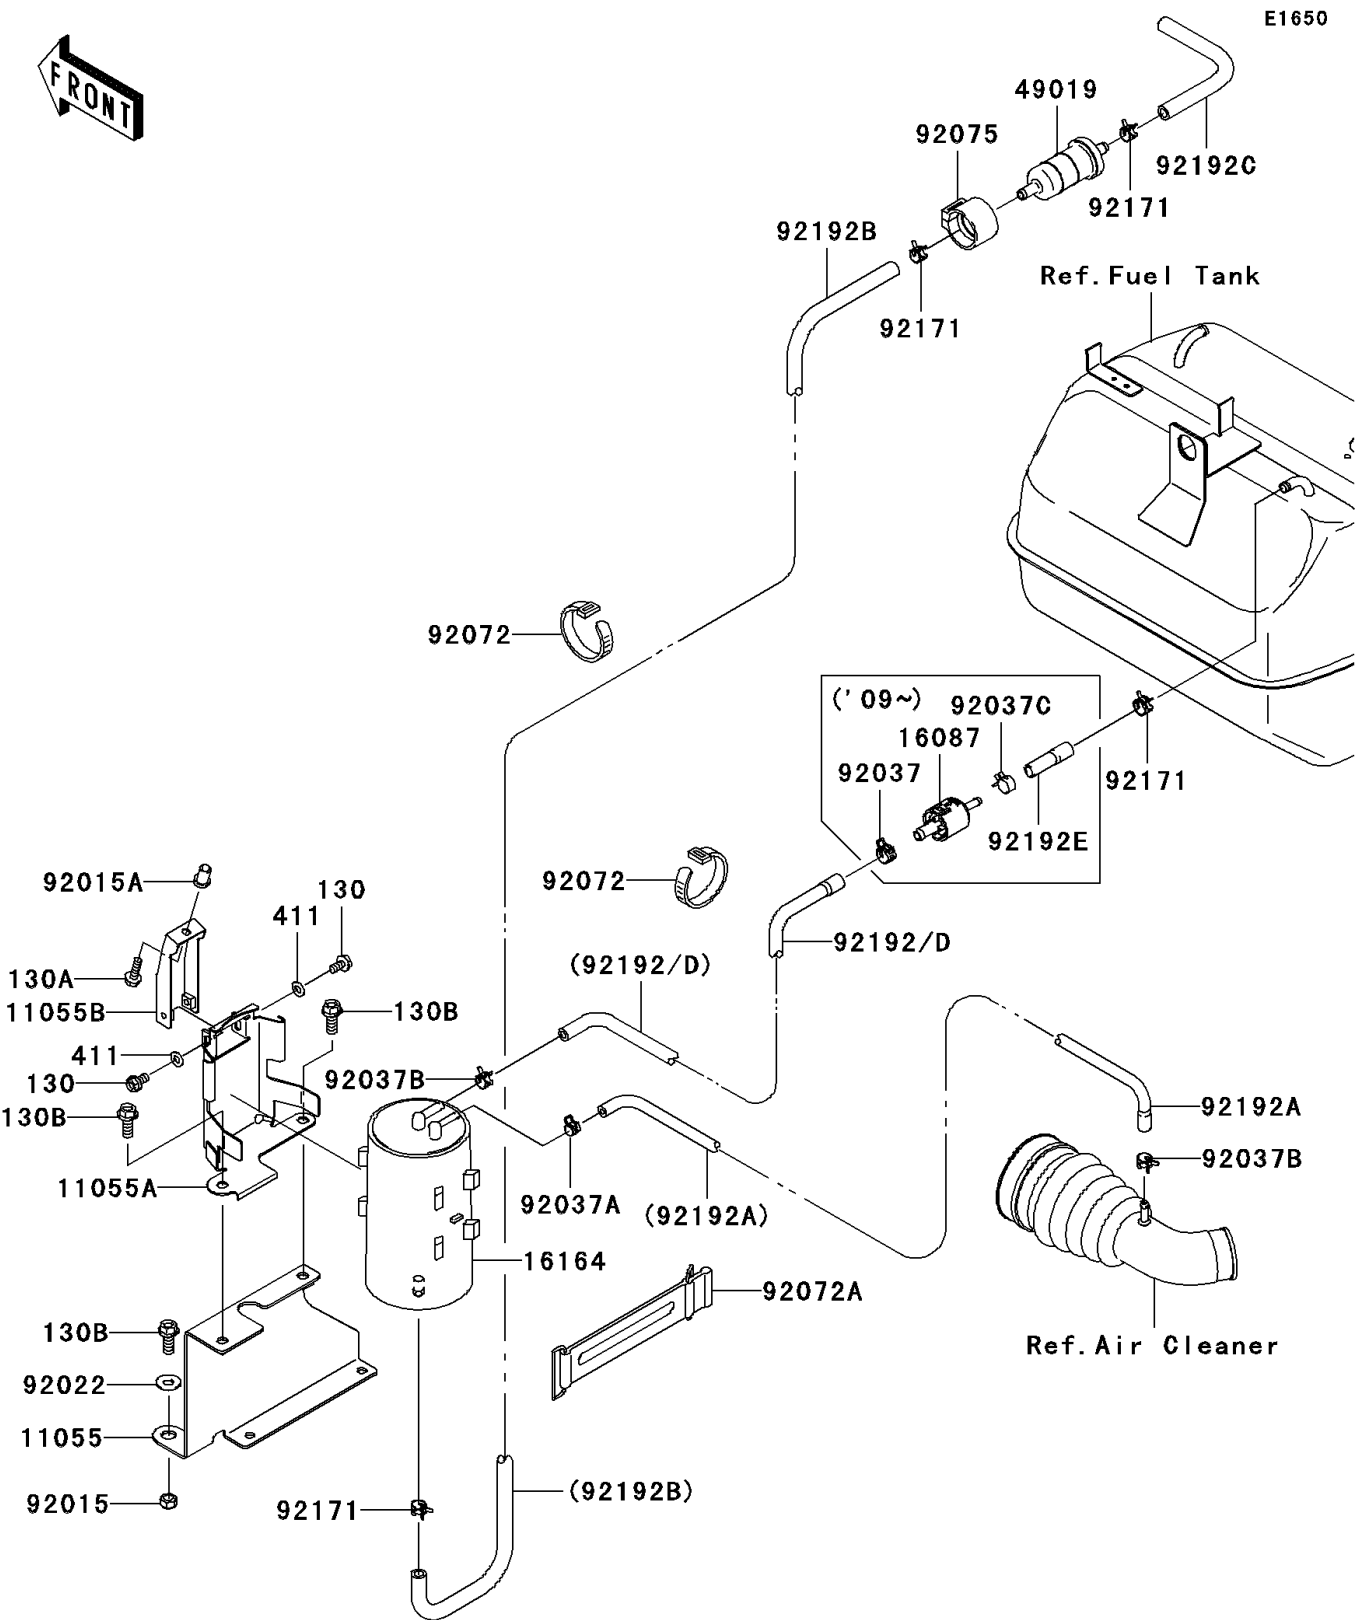

2009 Mule 610 4x4 Hardwoods Green HD

PARTS DIAGRAM

Fuel Evaporative System(CA)

2009 Mule 610 4x4 Hardwoods Green HD

PARTS LIST

Fuel Evaporative System(CA)

ITEM NAME

PART NUMBER

QUANTITY
