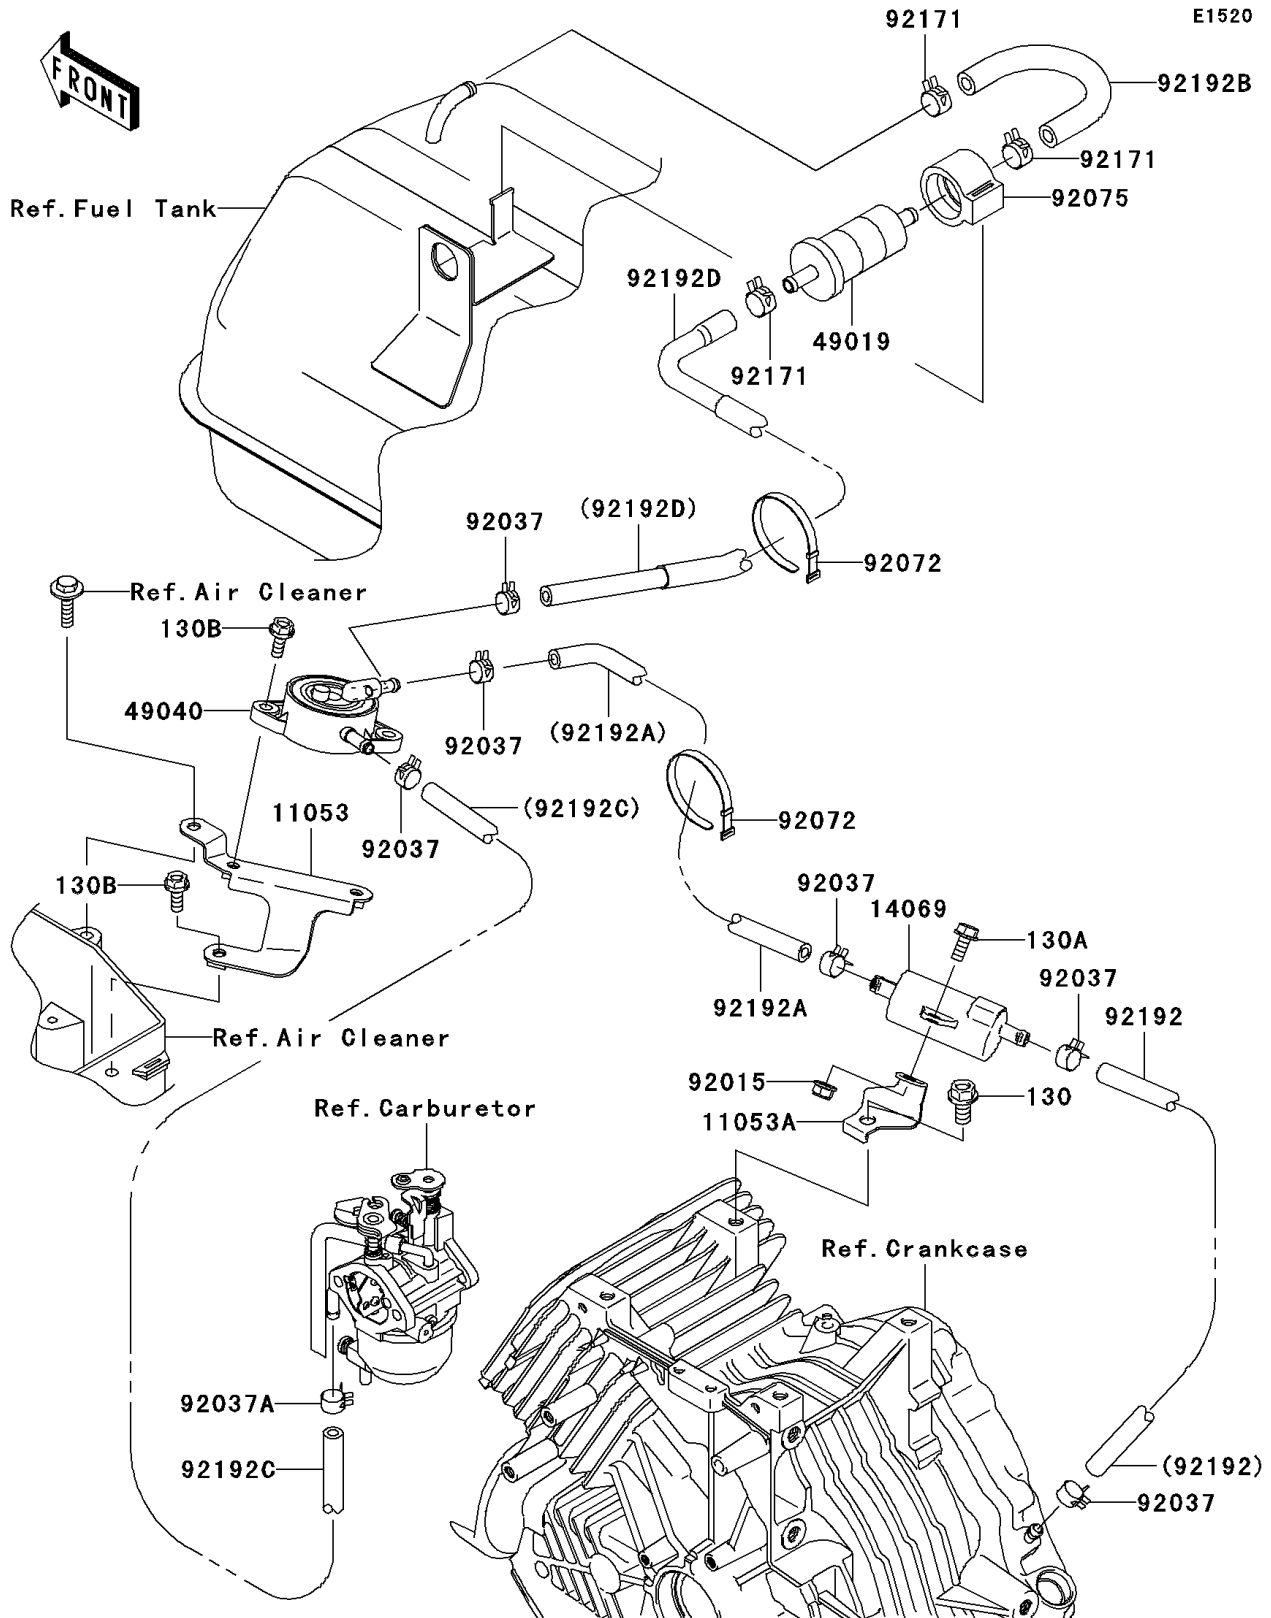

2009 Mule 610 4x4 Hardwoods Green HD

PARTS DIAGRAM

Fuel Pump

2009 Mule 610 4x4 Hardwoods Green HD

PARTS LIST

Fuel Pump

ITEM NAME	PART NUMBER	QUANTITY
-----------	-------------	----------
